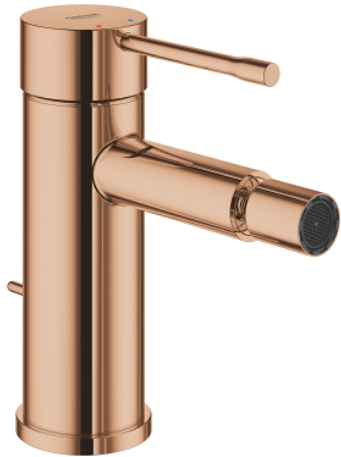

### 32 935 DA1 ESSENCE SINGLE-LEVER BIDET MIXER 1/2" S-SIZE

**PRODUCT DESCRIPTION**

- Colour: warm sunset
- single hole installation
- metal lever
- GROHE SilkMove 28 mm ceramic cartridge
- with temperature limiter
- GROHE LongLife finish
- GROHE FastFixation Plus installation system
- ball-joint mousseur
- pop-up waste set 1 1/4"
- flexible connection hoses
- min. recommended pressure 1.0 bar