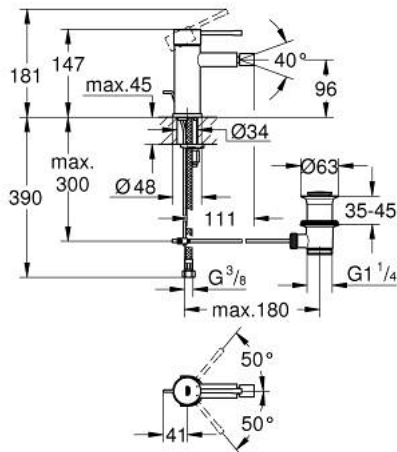

## 32 935 DA1 ESSENCE SINGLE-LEVER BIDET MIXER 1/2" S-SIZE

### PRODUCT DESCRIPTION

- Tyc: warm sunset
- single hole installation
- metal lever
- GROHE SilkMove 28 mm ceramic cartridge
- with temperature limiter
- GROHE LongLife finish
- GROHE FastFixation Plus installation system
- ball-joint mousseur
- pop-up waste set 1 1/4"
- flexible connection hoses
- min. recommended pressure 1.0 bar

### SPARE PARTS

- 1: Lever (Spare part-nr. 46917DA0)
- 2: Fitting ring (Spare part-nr. 46715000)
- 3: Cartridge (Spare part-nr. 46580000)
- 4: lift rod (Spare part-nr. 46739DA0)
- 5: Mousseur (Spare part-nr. 13998000)
- 6: Escutcheon (Spare part-nr. 48603DA0)
- 7: Shank mounting kit (Spare part-nr. 46645000)
- 8: Waste set 1 1/4" (Spare part-nr. 28910DA0)
- 8.1: Plug (Spare part-nr. 07182DA0)
- 8.2: Eccentric rod (Spare part-nr. 07052000)
- 9: Mounting wrench (Spare part-nr. 19017000)\*
- 10: Eccentric rod (Spare part-nr. 07341000)\*