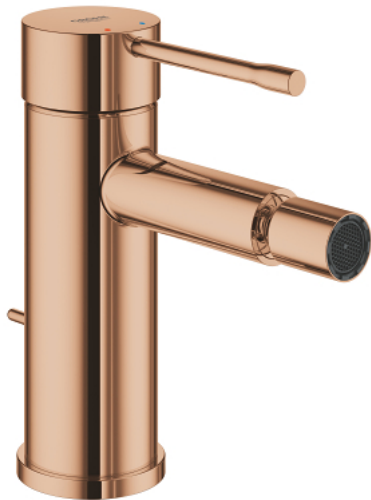

## 32 935 DA1 ESSENCE SINGLE-LEVER BIDET MIXER 1/2" S-SIZE

### PRODUCT DESCRIPTION

- Tyc: warm sunset
- single hole installation
- metal lever
- GROHE SilkMove 28 mm ceramic cartridge
- with temperature limiter
- GROHE LongLife finish
- GROHE FastFixation Plus installation system
- ball-joint mousseur
- pop-up waste set 1 1/4"
- flexible connection hoses
- min. recommended pressure 1.0 bar

### SPARE PARTS

- 1: Lever (Spare part-nr. 46917DA0)
- 2: Fitting ring (Spare part-nr. 46715000)
- 3: Cartridge (Spare part-nr. 46580000)
- 4: lift rod (Spare part-nr. 46739DA0)
- 5: Mousseur (Spare part-nr. 13998000)
- 6: Escutcheon (Spare part-nr. 48603DA0)
- 7: Shank mounting kit (Spare part-nr. 46645000)
- 8: Waste set 1 1/4" (Spare part-nr. 28910DA0)
- 8.1: Plug (Spare part-nr. 07182DA0)
- 8.2: Eccentric rod (Spare part-nr. 07052000)
- 9: Mounting wrench (Spare part-nr. 19017000)\*
- 10: Eccentric rod (Spare part-nr. 07341000)\*