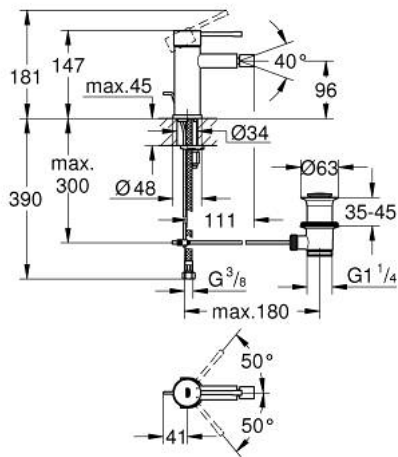

## 32 935 DC1 ESSENCE SINGLE-LEVER BIDET MIXER 1/2" S-SIZE

### PRODUCT DESCRIPTION

- Tyc: supersteel
- single hole installation
- metal lever
- GROHE SilkMove 28 mm ceramic cartridge
- with temperature limiter
- GROHE LongLife finish
- GROHE FastFixation Plus installation system
- ball-joint mousseur
- pop-up waste set 1 1/4"
- flexible connection hoses
- min. recommended pressure 1.0 bar

### SPARE PARTS

- 1: Lever (Spare part-nr. 46917DC0)
  - 2: Fitting ring (Spare part-nr. 46715000)
  - 3: Cartridge (Spare part-nr. 46580000)
  - 4: Pop-up rod (Spare part-nr. 46739EN0)
  - 5: Mousseur (Spare part-nr. 13998000)
  - 7: Shank mounting kit (Spare part-nr. 46645000)
  - 8: Waste set 1 1/4" (Spare part-nr. 28910DC0)
  - 8.1: Plug (Spare part-nr. 07182DC0)
  - 8.2: Eccentric rod (Spare part-nr. 07052000)
  - 9: Mounting wrench (Spare part-nr. 19017000)\*
  - 10: Eccentric rod (Spare part-nr. 07341000)\*
- \* Optional accessories