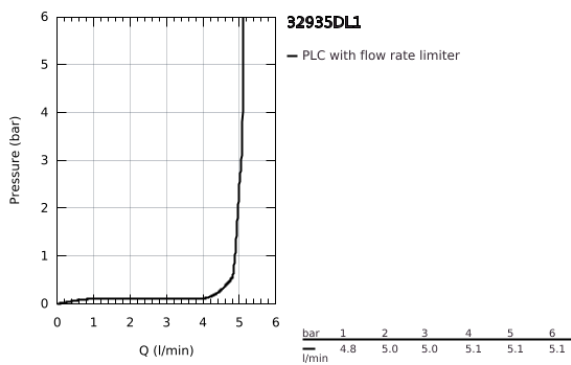

32 935 DL1 ESSENCE SINGLE-LEVER BIDET MIXER 1/2" S-SIZE

PRODUCT DESCRIPTION

- Colour: brushed warm sunset
- single hole installation
- metal lever
- GROHE SilkMove 28 mm ceramic cartridge
- with temperature limiter
- GROHE LongLife finish
- GROHE FastFixation Plus installation system
- ball-joint mousseur
- pop-up waste set 1 1/4"
- flexible connection hoses
- min. recommended pressure 1.0 bar

32 935 DL1 ESSENCE SINGLE-LEVER BIDET MIXER 1/2" S-SIZE

SPARE PARTS

- 1: Lever (Spare part-nr. 46917DL0)
 - 2: retaining ring (Spare part-nr. 46715000)
 - 3: Cartridge (Spare part-nr. 46580000)
 - 4: lift rod (Spare part-nr. 46739DL0)
 - 5: Mousseur (Spare part-nr. 13998000)
 - 6: Escutcheon (Spare part-nr. 48603DL0)
 - 7: Shank mounting kit (Spare part-nr. 46645000)
 - 8: Waste set 1 1/4" (Spare part-nr. 28910DL0)
 - 8.1: Plug (Spare part-nr. 07182DL0)
 - 8.2: Eccentric rod (Spare part-nr. 07052000)
 - 9: Mounting wrench (Spare part-nr. 19017000)*
 - 10: Eccentric rod (Spare part-nr. 07341000)*
- * Optional accessories