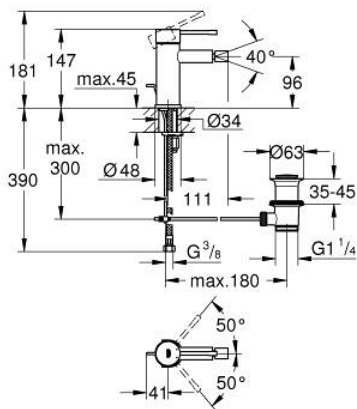

32 935 DL1 ESSENCE SINGLE-LEVER BIDET MIXER 1/2" S-SIZE

PRODUCT DESCRIPTION

- Colour: brushed warm sunset
- single hole installation
- metal lever
- GROHE SilkMove 28 mm ceramic cartridge
- with temperature limiter
- GROHE LongLife finish
- GROHE FastFixation Plus installation system
- ball-joint mousseur
- pop-up waste set 1 1/4"
- flexible connection hoses
- min. recommended pressure 1.0 bar

32 935 DL1 ESSENCE SINGLE-LEVER BIDET MIXER 1/2" S-SIZE

SPARE PARTS

- 1: Lever (Spare part-nr. 46917DL0)
 - 2: retaining ring (Spare part-nr. 46715000)
 - 3: Cartridge (Spare part-nr. 46580000)
 - 4: lift rod (Spare part-nr. 46739DL0)
 - 5: Mousseur (Spare part-nr. 13998000)
 - 6: Escutcheon (Spare part-nr. 48603DL0)
 - 7: Shank mounting kit (Spare part-nr. 46645000)
 - 8: Waste set 1 1/4" (Spare part-nr. 28910DL0)
 - 8.1: Plug (Spare part-nr. 07182DL0)
 - 8.2: Eccentric rod (Spare part-nr. 07052000)
 - 9: Mounting wrench (Spare part-nr. 19017000)*
 - 10: Eccentric rod (Spare part-nr. 07341000)*
- * Optional accessories