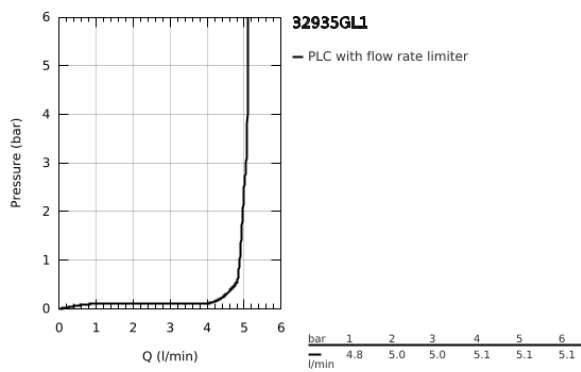

### 32 935 GL1 ESSENCE SINGLE-LEVER BIDET MIXER 1/2" S-SIZE

**PRODUCT DESCRIPTION**

- Colour: cool sunrise
- single hole installation
- metal lever
- GROHE SilkMove 28 mm ceramic cartridge
- with temperature limiter
- GROHE LongLife finish
- GROHE FastFixation Plus installation system
- ball-joint mousseur
- pop-up waste set 1 1/4"
- flexible connection hoses
- min. recommended pressure 1.0 bar

## 32 935 GL1 ESSENCE SINGLE-LEVER BIDET MIXER 1/2" S-SIZE