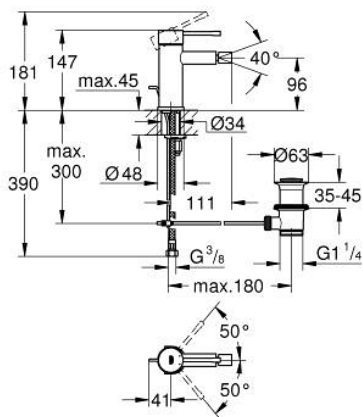

### 32 935 GL1 ESSENCE SINGLE-LEVER BIDET MIXER 1/2" S-SIZE

**PRODUCT DESCRIPTION**

- Colour: cool sunrise
- single hole installation
- metal lever
- GROHE SilkMove 28 mm ceramic cartridge
- with temperature limiter
- GROHE LongLife finish
- GROHE FastFixation Plus installation system
- ball-joint mousseur
- pop-up waste set 1 1/4"
- flexible connection hoses
- min. recommended pressure 1.0 bar

## 32 935 GL1 ESSENCE SINGLE-LEVER BIDET MIXER 1/2" S-SIZE

### SPARE PARTS

- 1: Lever (Spare part-nr. 46917GL0)
  - 2: retaining ring (Spare part-nr. 46715000)
  - 3: Cartridge (Spare part-nr. 46580000)
  - 4: lift rod (Spare part-nr. 46739GL0)
  - 5: Mousseur (Spare part-nr. 13998000)
  - 6: Escutcheon (Spare part-nr. 48603GL0)
  - 7: Shank mounting kit (Spare part-nr. 46645000)
  - 8: Waste set 1 1/4" (Spare part-nr. 28910GL0)
  - 8.1: Plug (Spare part-nr. 07182GL0)
  - 8.2: Eccentric rod (Spare part-nr. 07052000)
  - 9: Mounting wrench (Spare part-nr. 19017000)\*
  - 10: Eccentric rod (Spare part-nr. 07341000)\*
- \* Optional accessories