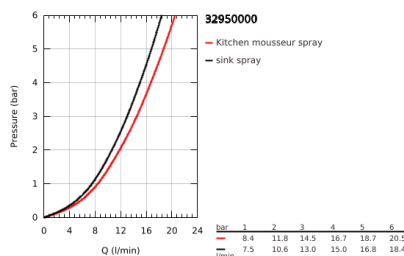

32 950 000 K7 SINGLE-LEVER SINK MIXER 1/2"

PRODUCT DESCRIPTION

- Colour: chrome
- single hole installation
- GROHE LongLife finish
- GROHE SilkMove 35 mm ceramic cartridge
- professional spray
- Dual Spray - switch between mousseur and SpeedClean shower jet using diverter
- automatic return to mousseur
- metal spray
- adjustable flow rate limiter
- swivel spout
- swivel area 140°
- 360° maneuverable spring arm
- protected against backflow
- flexible connection hoses
- rapid installation system
- maximum flow rate (at 3 bar): 14 l/min
- min. recommended pressure 1.0 bar

32 950 000 K7 SINGLE-LEVER SINK MIXER 1/2"

SPARE PARTS

- 1: Lever (Spare part-nr. 46729000)
 - 2: Cap (Spare part-nr. 46116000)
 - 3: Screw coupling (Spare part-nr. 46460000)
 - 4: Cartridge (Spare part-nr. 46374000)
 - 5: Pull-Out spray (Spare part-nr. 46731000)
 - 5.1: Non-return valve (Spare part-nr. 08565000)
 - 5.2: Mousseur (Spare part-nr. 46711000)
 - 6: Shower hose (Spare part-nr. 46732000)
 - 7: Spring (Spare part-nr. 46733SD0)
 - 8: Holder pull out spray (Spare part-nr. 46734000)
 - 9: Shank mounting kit (Spare part-nr. 46671000)
 - 10: Socket spanner (Spare part-nr. 19332000)*
 - 11: Mounting wrench (Spare part-nr. 19017000)*
- * Optional accessories