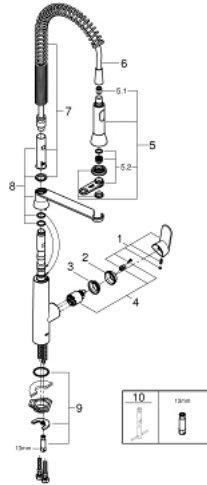

32 950 000 K7 SINGLE-LEVER SINK MIXER 1/2"

PRODUCT DESCRIPTION

- Colour: chrome
- single hole installation
- GROHE LongLife finish
- GROHE SilkMove 35 mm ceramic cartridge
- professional spray
- Dual Spray - switch between mousseur and SpeedClean shower jet using diverter
- automatic return to mousseur
- metal spray
- adjustable flow rate limiter
- swivel spout
- swivel area 140°
- 360° maneuverable spring arm
- protected against backflow
- flexible connection hoses
- rapid installation system
- maximum flow rate (at 3 bar): 14 l/min
- min. recommended pressure 1.0 bar

32 950 000 K7 SINGLE-LEVER SINK MIXER 1/2"

SPARE PARTS

- 1: Lever (Spare part-nr. 46729000)
 - 2: Cap (Spare part-nr. 46116000)
 - 3: Screw coupling (Spare part-nr. 46460000)
 - 4: Cartridge (Spare part-nr. 46374000)
 - 5: Pull-Out spray (Spare part-nr. 46731000)
 - 5.1: Non-return valve (Spare part-nr. 08565000)
 - 5.2: Mousseur (Spare part-nr. 46711000)
 - 6: Shower hose (Spare part-nr. 46732000)
 - 7: Spring (Spare part-nr. 46733SD0)
 - 8: Holder pull out spray (Spare part-nr. 46734000)
 - 9: Shank mounting kit (Spare part-nr. 46671000)
 - 10: Socket spanner (Spare part-nr. 19332000)*
 - 11: Mounting wrench (Spare part-nr. 19017000)*
- * Optional accessories