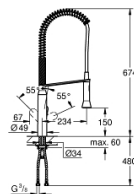

32 950 000 K7 SINGLE-LEVER SINK MIXER 1/2"

PRODUCT DESCRIPTION

- Colour: chrome
- single hole installation
- GROHE LongLife finish
- GROHE SilkMove 35 mm ceramic cartridge
- professional spray
- Dual Spray - switch between mousseur and SpeedClean shower jet using diverter
- automatic return to mousseur
- metal spray
- adjustable flow rate limiter
- swivel spout
- swivel area 140°
- 360° maneuverable spring arm
- protected against backflow
- flexible connection hoses
- rapid installation system
- maximum flow rate (at 3 bar): 14 l/min
- min. recommended pressure 1.0 bar

32 950 000 K7 SINGLE-LEVER SINK MIXER 1/2"

SPARE PARTS

- 1: Lever (Spare part-nr. 46729000)
 - 2: Cap (Spare part-nr. 46116000)
 - 3: Screw coupling (Spare part-nr. 46460000)
 - 4: Cartridge (Spare part-nr. 46374000)
 - 5: Pull-Out spray (Spare part-nr. 46731000)
 - 5.1: Non-return valve (Spare part-nr. 08565000)
 - 5.2: Mousseur (Spare part-nr. 46711000)
 - 6: Shower hose (Spare part-nr. 46732000)
 - 7: Spring (Spare part-nr. 46733SD0)
 - 8: Holder pull out spray (Spare part-nr. 46734000)
 - 9: Shank mounting kit (Spare part-nr. 46671000)
 - 10: Socket spanner (Spare part-nr. 19332000)*
 - 11: Mounting wrench (Spare part-nr. 19017000)*
- * Optional accessories