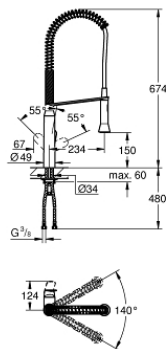

32 950 000 K7 SINGLE-LEVER SINK MIXER 1/2"

PRODUCT DESCRIPTION

- Tyc: Chrome
- single hole installation
- GROHE LongLife finish
- GROHE SilkMove 35 mm ceramic cartridge
- professional spray
- Dual Spray - switch between mousseur and SpeedClean shower jet using diverter
- automatic return to mousseur
- metal spray
- adjustable flow rate limiter
- swivel spout
- swivel area 140°
- 360° maneuverable spring arm
- protected against backflow
- flexible connection hoses
- rapid installation system
- maximum flow rate (at 3 bar): 14 l/min
- min. recommended pressure 1.0 bar

32 950 000 K7 SINGLE-LEVER SINK MIXER 1/2"

SPARE PARTS

- 1: Lever (Spare part-nr. 46729000)
 - 2: Cap (Spare part-nr. 46116000)
 - 3: Screw coupling (Spare part-nr. 46460000)
 - 4: Cartridge (Spare part-nr. 46374000)
 - 5: Pull-Out spray (Spare part-nr. 46731000)
 - 5.1: Non-return valve (Spare part-nr. 08565000)
 - 5.2: Mousseur (Spare part-nr. 46711000)
 - 6: Shower hose (Spare part-nr. 46732000)
 - 7: Spring (Spare part-nr. 46733SD0)
 - 8: Holder pull out spray (Spare part-nr. 46734000)
 - 9: Shank mounting kit (Spare part-nr. 46671000)
 - 10: Socket spanner (Spare part-nr. 19332000)*
 - 11: Mounting wrench (Spare part-nr. 19017000)*
- * Optional accessories