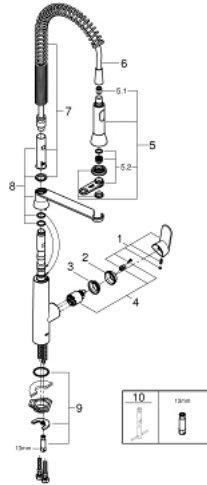

32 950 000 K7 SINGLE-LEVER SINK MIXER 1/2"

PRODUCT DESCRIPTION

- Tyc: Chrome
- single hole installation
- GROHE LongLife finish
- GROHE SilkMove 35 mm ceramic cartridge
- professional spray
- Dual Spray - switch between mousseur and SpeedClean shower jet using diverter
- automatic return to mousseur
- metal spray
- adjustable flow rate limiter
- swivel spout
- swivel area 140°
- 360° maneuverable spring arm
- protected against backflow
- flexible connection hoses
- rapid installation system
- maximum flow rate (at 3 bar): 14 l/min
- min. recommended pressure 1.0 bar

32 950 000 K7 SINGLE-LEVER SINK MIXER 1/2"

SPARE PARTS

- 1: Lever (Spare part-nr. 46729000)
 - 2: Cap (Spare part-nr. 46116000)
 - 3: Screw coupling (Spare part-nr. 46460000)
 - 4: Cartridge (Spare part-nr. 46374000)
 - 5: Pull-Out spray (Spare part-nr. 46731000)
 - 5.1: Non-return valve (Spare part-nr. 08565000)
 - 5.2: Mousseur (Spare part-nr. 46711000)
 - 6: Shower hose (Spare part-nr. 46732000)
 - 7: Spring (Spare part-nr. 46733SD0)
 - 8: Holder pull out spray (Spare part-nr. 46734000)
 - 9: Shank mounting kit (Spare part-nr. 46671000)
 - 10: Socket spanner (Spare part-nr. 19332000)*
 - 11: Mounting wrench (Spare part-nr. 19017000)*
- * Optional accessories