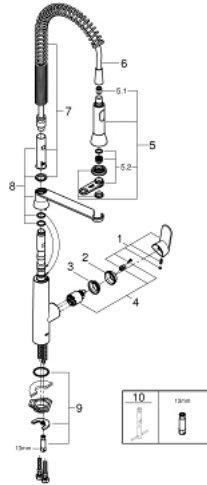

## 32 950 DC0 K7 SINGLE-LEVER SINK MIXER 1/2"

### SPARE PARTS

- 1: Lever (Spare part-nr. 46729DC0)
  - 2: Cap (Spare part-nr. 46116DC0)
  - 3: Screw coupling (Spare part-nr. 46460000)
  - 4: Cartridge (Spare part-nr. 46374000)
  - 5: Pull-Out spray (Spare part-nr. 46731DC0)
  - 5.1: Non-return valve (Spare part-nr. 08565000)
  - 5.2: Mousseur (Spare part-nr. 46711000)
  - 6: Shower hose (Spare part-nr. 46732DC0)
  - 7: Spring (Spare part-nr. 46733SD0)
  - 8: Holder pull out spray (Spare part-nr. 46734000)
  - 9: Shank mounting kit (Spare part-nr. 46671000)
  - 10: Socket spanner (Spare part-nr. 19332000)\*
  - 11: Mounting wrench (Spare part-nr. 19017000)\*
- \* Optional accessories