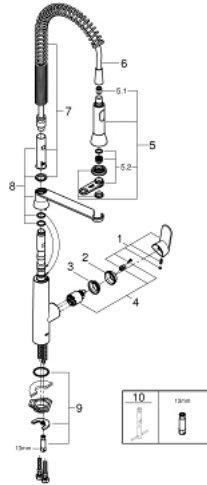

32 950 DC0 K7 SINGLE-LEVER SINK MIXER 1/2"

PRODUCT DESCRIPTION

- Tyc: supersteel
- single hole installation
- GROHE LongLife finish
- GROHE SilkMove 35 mm ceramic cartridge
- professional spray
- Dual Spray - switch between mousseur and SpeedClean shower jet using diverter
- automatic return to mousseur
- metal spray
- adjustable flow rate limiter
- swivel spout
- swivel area 140°
- 360° maneuverable spring arm
- protected against backflow
- flexible connection hoses
- rapid installation system
- maximum flow rate (at 3 bar): 14 l/min
- min. recommended pressure 1.0 bar

32 950 DC0 K7 SINGLE-LEVER SINK MIXER 1/2"

SPARE PARTS

- 1: Lever (Spare part-nr. 46729DC0)
 - 2: Cap (Spare part-nr. 46116DC0)
 - 3: Screw coupling (Spare part-nr. 46460000)
 - 4: Cartridge (Spare part-nr. 46374000)
 - 5: Pull-Out spray (Spare part-nr. 46731DC0)
 - 5.1: Non-return valve (Spare part-nr. 08565000)
 - 5.2: Mousseur (Spare part-nr. 46711000)
 - 6: Shower hose (Spare part-nr. 46732DC0)
 - 7: Spring (Spare part-nr. 46733SD0)
 - 8: Holder pull out spray (Spare part-nr. 46734000)
 - 9: Shank mounting kit (Spare part-nr. 46671000)
 - 10: Socket spanner (Spare part-nr. 19332000)*
 - 11: Mounting wrench (Spare part-nr. 19017000)*
- * Optional accessories