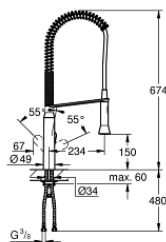

32 950 DC0 K7 SINGLE-LEVER SINK MIXER 1/2"

PRODUCT DESCRIPTION

- Tyc: supersteel
- single hole installation
- GROHE LongLife finish
- GROHE SilkMove 35 mm ceramic cartridge
- professional spray
- Dual Spray - switch between mousseur and SpeedClean shower jet using diverter
- automatic return to mousseur
- metal spray
- adjustable flow rate limiter
- swivel spout
- swivel area 140°
- 360° maneuverable spring arm
- protected against backflow
- flexible connection hoses
- rapid installation system
- maximum flow rate (at 3 bar): 14 l/min
- min. recommended pressure 1.0 bar

32 950 DC0 K7 SINGLE-LEVER SINK MIXER 1/2"

SPARE PARTS

- 1: Lever (Spare part-nr. 46729DC0)
 - 2: Cap (Spare part-nr. 46116DC0)
 - 3: Screw coupling (Spare part-nr. 46460000)
 - 4: Cartridge (Spare part-nr. 46374000)
 - 5: Pull-Out spray (Spare part-nr. 46731DC0)
 - 5.1: Non-return valve (Spare part-nr. 08565000)
 - 5.2: Mousseur (Spare part-nr. 46711000)
 - 6: Shower hose (Spare part-nr. 46732DC0)
 - 7: Spring (Spare part-nr. 46733SD0)
 - 8: Holder pull out spray (Spare part-nr. 46734000)
 - 9: Shank mounting kit (Spare part-nr. 46671000)
 - 10: Socket spanner (Spare part-nr. 19332000)*
 - 11: Mounting wrench (Spare part-nr. 19017000)*
- * Optional accessories