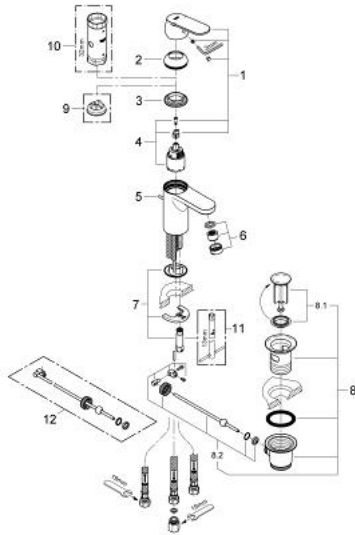

32 955 000 **EUROSMART COSMOPOLITAN BASIN MIXER 1/2"**
S-SIZE

PRODUCT DESCRIPTION

- Colour: chrome
- single hole installation
- metal lever
- GROHE SilkMove 35 mm ceramic cartridge
- adjustable flow rate limiter
- adjustable minimum flow rate 2.5 l/min
- GROHE LongLife finish
- GROHE FastFixation installation system with centering support
- flow straightener
- pop-up waste set 1 1/4"
- flexible connection hoses
- for open water heater
- optional temperature limiter ref. no. 46 375
- noise classification I in accordance with DIN 4109

32 955 000 **EUROSMART COSMOPOLITAN BASIN MIXER 1/2"**
S-SIZE

SPARE PARTS

- 1: Lever (Spare part-nr. 46681000)
 - 2: Cap (Spare part-nr. 46492000)
 - 3: Screw coupling (Spare part-nr. 46460000)
 - 4: Cartridge (Spare part-nr. 46558000)
 - 5: Pop-up rod (Spare part-nr. 46739000)
 - 6: Flow straightener (Spare part-nr. 46162000)
 - 7: Shank mounting kit (Spare part-nr. 46671000)
 - 8: Waste set 1 1/4" (Spare part-nr. 28910000)
 - 8.1: Plug (Spare part-nr. 07182000)
 - 8.2: Eccentric rod (Spare part-nr. 07052000)
 - 9: Temperature limiter (Spare part-nr. 46375000)*
 - 10: Socket spanner (Spare part-nr. 19332000)*
 - 11: Mounting wrench (Spare part-nr. 19017000)*
 - 12: Eccentric rod (Spare part-nr. 07341000)*
- * Optional accessories