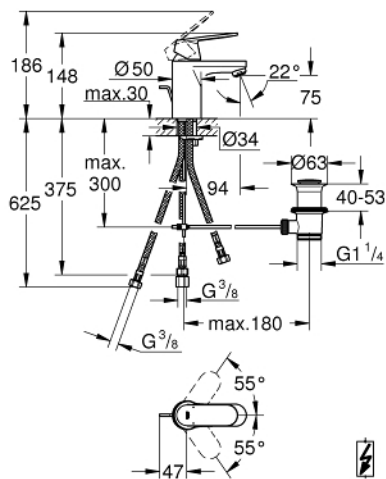

32 955 000 **EUROSMART COSMOPOLITAN BASIN MIXER 1/2"**
S-SIZE

PRODUCT DESCRIPTION

- Colour: chrome
- single hole installation
- metal lever
- GROHE SilkMove 35 mm ceramic cartridge
- adjustable flow rate limiter
- adjustable minimum flow rate 2.5 l/min
- GROHE LongLife finish
- GROHE FastFixation installation system with centering support
- flow straightener
- pop-up waste set 1 1/4"
- flexible connection hoses
- for open water heater
- optional temperature limiter ref. no. 46 375
- noise classification I in accordance with DIN 4109

32 955 000 **EUROSMART COSMOPOLITAN BASIN MIXER 1/2"**
S-SIZE

SPARE PARTS

- 1: Lever (Spare part-nr. 46681000)
 - 2: Cap (Spare part-nr. 46492000)
 - 3: Screw coupling (Spare part-nr. 46460000)
 - 4: Cartridge (Spare part-nr. 46558000)
 - 5: Pop-up rod (Spare part-nr. 46739000)
 - 6: Flow straightener (Spare part-nr. 46162000)
 - 7: Shank mounting kit (Spare part-nr. 46671000)
 - 8: Waste set 1 1/4" (Spare part-nr. 28910000)
 - 8.1: Plug (Spare part-nr. 07182000)
 - 8.2: Eccentric rod (Spare part-nr. 07052000)
 - 9: Temperature limiter (Spare part-nr. 46375000)*
 - 10: Socket spanner (Spare part-nr. 19332000)*
 - 11: Mounting wrench (Spare part-nr. 19017000)*
 - 12: Eccentric rod (Spare part-nr. 07341000)*
- * Optional accessories