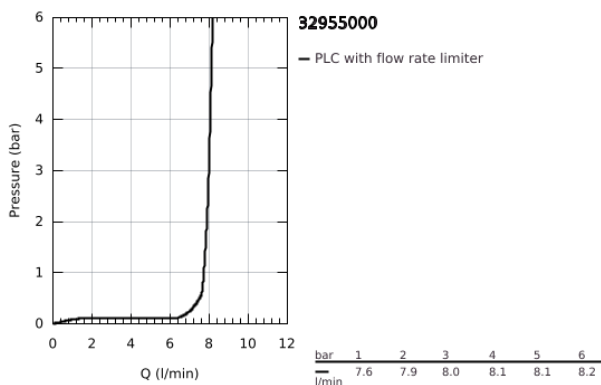

32 955 000 **EUROSMART COSMOPOLITAN BASIN MIXER 1/2"**
S-SIZE

PRODUCT DESCRIPTION

- Colour: chrome
- single hole installation
- metal lever
- GROHE SilkMove 35 mm ceramic cartridge
- adjustable flow rate limiter
- adjustable minimum flow rate 2.5 l/min
- GROHE LongLife finish
- GROHE FastFixation installation system with centering support
- flow straightener
- pop-up waste set 1 1/4"
- flexible connection hoses
- for open water heater
- optional temperature limiter ref. no. 46 375
- noise classification I in accordance with DIN 4109

32 955 000 **EUROSMART COSMOPOLITAN BASIN MIXER 1/2"**
S-SIZE

SPARE PARTS

- 1: Lever (Spare part-nr. 46681000)
 - 2: Cap (Spare part-nr. 46492000)
 - 3: Screw coupling (Spare part-nr. 46460000)
 - 4: Cartridge (Spare part-nr. 46558000)
 - 5: Pop-up rod (Spare part-nr. 46739000)
 - 6: Flow straightener (Spare part-nr. 46162000)
 - 7: Shank mounting kit (Spare part-nr. 46671000)
 - 8: Waste set 1 1/4" (Spare part-nr. 28910000)
 - 8.1: Plug (Spare part-nr. 07182000)
 - 8.2: Eccentric rod (Spare part-nr. 07052000)
 - 9: Temperature limiter (Spare part-nr. 46375000)*
 - 10: Socket spanner (Spare part-nr. 19332000)*
 - 11: Mounting wrench (Spare part-nr. 19017000)*
 - 12: Eccentric rod (Spare part-nr. 07341000)*
- * Optional accessories