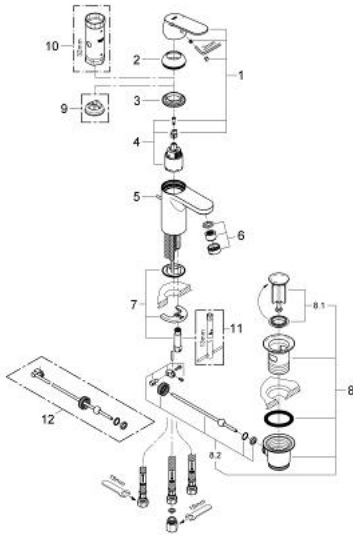

## 32 955 000 EUROSMART COSMOPOLITAN BASIN MIXER 1/2" S-SIZE

### PRODUCT DESCRIPTION

- Tyc: Chrome
- single hole installation
- metal lever
- GROHE SilkMove 35 mm ceramic cartridge
- adjustable flow rate limiter
- adjustable minimum flow rate 2.5 l/min
- GROHE LongLife finish
- GROHE FastFixation installation system with centering support
- flow straightener
- pop-up waste set 1 1/4"
- flexible connection hoses
- for open water heater
- optional temperature limiter ref. no. 46 375
- noise classification I in accordance with DIN 4109

32 955 000 **EUROSMART COSMOPOLITAN BASIN MIXER 1/2"**  
**S-SIZE**

**SPARE PARTS**

- 1: Lever (Spare part-nr. 46681000)
  - 2: Cap (Spare part-nr. 46492000)
  - 3: Screw coupling (Spare part-nr. 46460000)
  - 4: Cartridge (Spare part-nr. 46558000)
  - 5: Pop-up rod (Spare part-nr. 46739000)
  - 6: Flow straightener (Spare part-nr. 46162000)
  - 7: Shank mounting kit (Spare part-nr. 46671000)
  - 8: Waste set 1 1/4" (Spare part-nr. 28910000)
  - 8.1: Plug (Spare part-nr. 07182000)
  - 8.2: Eccentric rod (Spare part-nr. 07052000)
  - 9: Temperature limiter (Spare part-nr. 46375000)\*
  - 10: Socket spanner (Spare part-nr. 19332000)\*
  - 11: Mounting wrench (Spare part-nr. 19017000)\*
  - 12: Eccentric rod (Spare part-nr. 07341000)\*
- \* Optional accessories