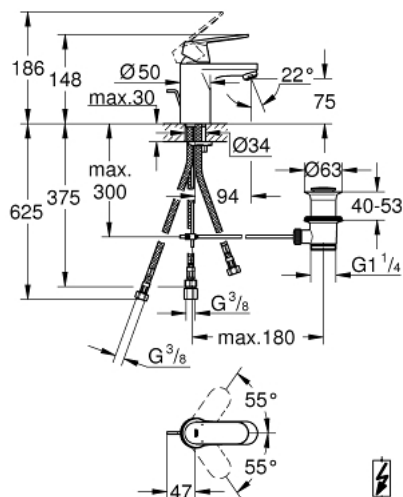

## 32 955 000 EUROSMART COSMOPOLITAN BASIN MIXER 1/2" S-SIZE

### PRODUCT DESCRIPTION

- Tyc: Chrome
- single hole installation
- metal lever
- GROHE SilkMove 35 mm ceramic cartridge
- adjustable flow rate limiter
- adjustable minimum flow rate 2.5 l/min
- GROHE LongLife finish
- GROHE FastFixation installation system with centering support
- flow straightener
- pop-up waste set 1 1/4"
- flexible connection hoses
- for open water heater
- optional temperature limiter ref. no. 46 375
- noise classification I in accordance with DIN 4109

32 955 000 **EUROSMART COSMOPOLITAN BASIN MIXER 1/2"**  
**S-SIZE**

**SPARE PARTS**

- 1: Lever (Spare part-nr. 46681000)
  - 2: Cap (Spare part-nr. 46492000)
  - 3: Screw coupling (Spare part-nr. 46460000)
  - 4: Cartridge (Spare part-nr. 46558000)
  - 5: Pop-up rod (Spare part-nr. 46739000)
  - 6: Flow straightener (Spare part-nr. 46162000)
  - 7: Shank mounting kit (Spare part-nr. 46671000)
  - 8: Waste set 1 1/4" (Spare part-nr. 28910000)
  - 8.1: Plug (Spare part-nr. 07182000)
  - 8.2: Eccentric rod (Spare part-nr. 07052000)
  - 9: Temperature limiter (Spare part-nr. 46375000)\*
  - 10: Socket spanner (Spare part-nr. 19332000)\*
  - 11: Mounting wrench (Spare part-nr. 19017000)\*
  - 12: Eccentric rod (Spare part-nr. 07341000)\*
- \* Optional accessories