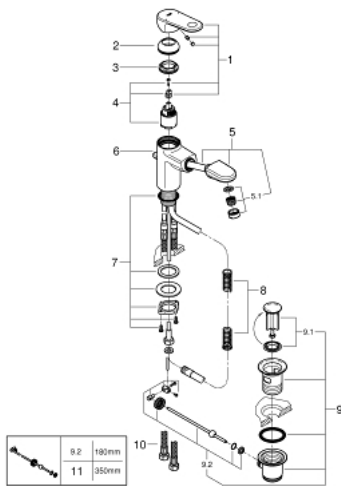

33 155 002 **EUROPLUS BASIN MIXER 1/2"**  
**S-SIZE**

**PRODUCT DESCRIPTION**

- Colour: chrome
- single hole installation
- metal lever
- GROHE SilkMove 35 mm ceramic cartridge
- adjustable flow rate limiter
- adjustable minimum flow rate 2.5 l/min
- temperature limiter
- GROHE LongLife finish
- rapid installation system
- pull out spout with SpeedClean mousseur
- integrated non-return valve
- pop-up waste set 1 1/4"
- flexible connection hoses

## 33 155 002 EUROPLUS BASIN MIXER 1/2" S-SIZE

### SPARE PARTS

- 1: Lever (Spare part-nr. 46647000)
  - 2: Cap (Spare part-nr. 46492000)
  - 3: Screw coupling (Spare part-nr. 46460000)
  - 4: Cartridge (Spare part-nr. 46374000)
  - 5: Shower outlet (Spare part-nr. 46674000)
  - 5.1: Flow straightener (Spare part-nr. 64447000)
  - 6: Pop-up rod (Spare part-nr. 64304000)
  - 7: Shank mounting kit (Spare part-nr. 46078000)
  - 8: Compression spring (Spare part-nr. 07239000)
  - 9: Waste set 1 1/4" (Spare part-nr. 28910000)
  - 9.1: Plug (Spare part-nr. 07182000)
  - 9.2: Eccentric rod (Spare part-nr. 07052000)
  - 10: Connection hose (Spare part-nr. 46255000)
  - 11: Eccentric rod (Spare part-nr. 07341000)\*
- \* Optional accessories