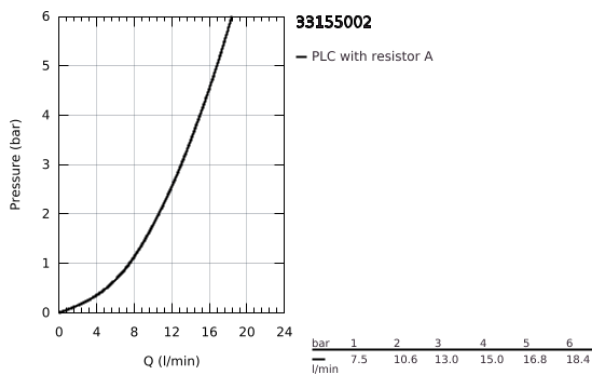

33 155 002 **EUROPLUS BASIN MIXER 1/2"**  
**S-SIZE**

**PRODUCT DESCRIPTION**

- Colour: chrome
- single hole installation
- metal lever
- GROHE SilkMove 35 mm ceramic cartridge
- adjustable flow rate limiter
- adjustable minimum flow rate 2.5 l/min
- temperature limiter
- GROHE LongLife finish
- rapid installation system
- pull out spout with SpeedClean mousseur
- integrated non-return valve
- pop-up waste set 1 1/4"
- flexible connection hoses

## 33 155 002 EUROPLUS BASIN MIXER 1/2" S-SIZE