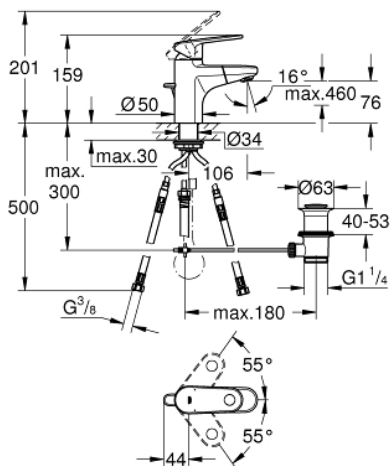

33 155 002 **EUROPLUS BASIN MIXER 1/2"**  
**S-SIZE**

**PRODUCT DESCRIPTION**

- Colour: chrome
- single hole installation
- metal lever
- GROHE SilkMove 35 mm ceramic cartridge
- adjustable flow rate limiter
- adjustable minimum flow rate 2.5 l/min
- temperature limiter
- GROHE LongLife finish
- rapid installation system
- pull out spout with SpeedClean mousseur
- integrated non-return valve
- pop-up waste set 1 1/4"
- flexible connection hoses

## 33 155 002 EUROPLUS BASIN MIXER 1/2" S-SIZE

### SPARE PARTS

- 1: Lever (Spare part-nr. 46647000)
  - 2: Cap (Spare part-nr. 46492000)
  - 3: Screw coupling (Spare part-nr. 46460000)
  - 4: Cartridge (Spare part-nr. 46374000)
  - 5: Shower outlet (Spare part-nr. 46674000)
  - 5.1: Flow straightener (Spare part-nr. 64447000)
  - 6: Pop-up rod (Spare part-nr. 64304000)
  - 7: Shank mounting kit (Spare part-nr. 46078000)
  - 8: Compression spring (Spare part-nr. 07239000)
  - 9: Waste set 1 1/4" (Spare part-nr. 28910000)
  - 9.1: Plug (Spare part-nr. 07182000)
  - 9.2: Eccentric rod (Spare part-nr. 07052000)
  - 10: Connection hose (Spare part-nr. 46255000)
  - 11: Eccentric rod (Spare part-nr. 07341000)\*
- \* Optional accessories