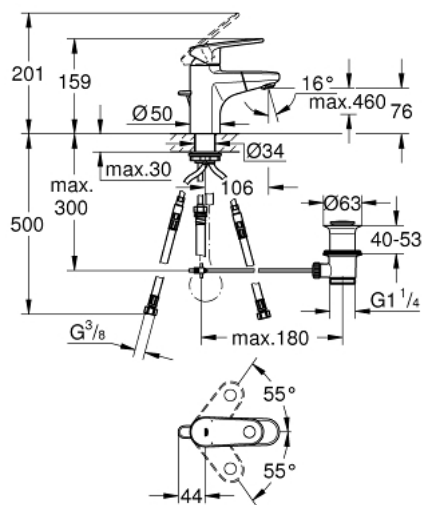

## 33 155 002 EUROPLUS BASIN MIXER 1/2" S-SIZE

### PRODUCT DESCRIPTION

- Tyc: Chrome
- single hole installation
- metal lever
- GROHE SilkMove 35 mm ceramic cartridge
- adjustable flow rate limiter
- adjustable minimum flow rate 2.5 l/min
- temperature limiter
- GROHE LongLife finish
- rapid installation system
- pull out spout with SpeedClean mousseur
- integrated non-return valve
- pop-up waste set 1 1/4"
- flexible connection hoses

### SPARE PARTS

- 1: Lever (Spare part-nr. 46647000)
- 2: Cap (Spare part-nr. 46492000)
- 3: Screw coupling (Spare part-nr. 46460000)
- 4: Cartridge (Spare part-nr. 46374000)
- 5: Shower outlet (Spare part-nr. 46674000)
- 5.1: Flow straightener (Spare part-nr. 64447000)
- 6: Pop-up rod (Spare part-nr. 64304000)
- 7: Shank mounting kit (Spare part-nr. 46078000)
- 8: Compression spring (Spare part-nr. 07239000)
- 9: Waste set 1 1/4" (Spare part-nr. 28910000)
- 9.1: Plug (Spare part-nr. 07182000)
- 9.2: Eccentric rod (Spare part-nr. 07052000)
- 10: Connection hose (Spare part-nr. 46255000)
- 11: Eccentric rod (Spare part-nr. 07341000)\*