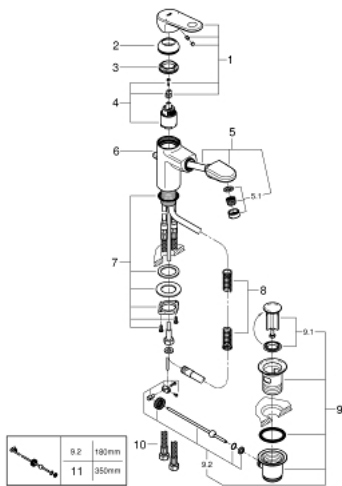

## 33 155 002 EUROPLUS BASIN MIXER 1/2" S-SIZE

### PRODUCT DESCRIPTION

- Tyc: Chrome
- single hole installation
- metal lever
- GROHE SilkMove 35 mm ceramic cartridge
- adjustable flow rate limiter
- adjustable minimum flow rate 2.5 l/min
- temperature limiter
- GROHE LongLife finish
- rapid installation system
- pull out spout with SpeedClean mousseur
- integrated non-return valve
- pop-up waste set 1 1/4"
- flexible connection hoses

### SPARE PARTS

- 1: Lever (Spare part-nr. 46647000)
- 2: Cap (Spare part-nr. 46492000)
- 3: Screw coupling (Spare part-nr. 46460000)
- 4: Cartridge (Spare part-nr. 46374000)
- 5: Shower outlet (Spare part-nr. 46674000)
- 5.1: Flow straightener (Spare part-nr. 64447000)
- 6: Pop-up rod (Spare part-nr. 64304000)
- 7: Shank mounting kit (Spare part-nr. 46078000)
- 8: Compression spring (Spare part-nr. 07239000)
- 9: Waste set 1 1/4" (Spare part-nr. 28910000)
- 9.1: Plug (Spare part-nr. 07182000)
- 9.2: Eccentric rod (Spare part-nr. 07052000)
- 10: Connection hose (Spare part-nr. 46255000)
- 11: Eccentric rod (Spare part-nr. 07341000)\*