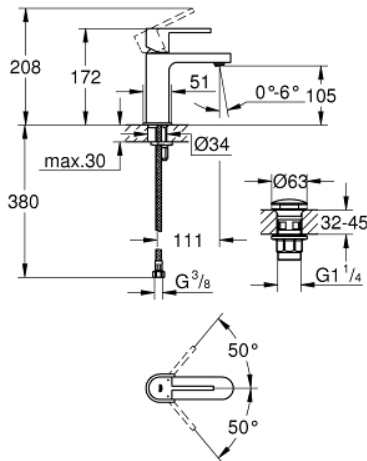

33 163 003 **GROHE PLUS BASIN MIXER 1/2"**
S-SIZE

PRODUCT DESCRIPTION

- Colour: chrome
- single hole installation
- metal lever
- GROHE SilkMove 28 mm ceramic cartridge
- with temperature limiter
- GROHE LongLife finish
- GROHE EcoJoy - less water, perfect flow
- maximum flow rate (at 3 bar): 5 l/min
- GROHE AquaGuide adjustable mousseur
- GROHE FastFixation Plus installation system
- smooth body with push-open waste set 1 1/4"
- flexible connection hoses

33 163 003 **GROHE PLUS BASIN MIXER 1/2"**
S-SIZE

SPARE PARTS

- 1: Lever (Spare part-nr. 48452000)
- 2: retaining ring (Spare part-nr. 07419000)
- 3: Cartridge (Spare part-nr. 46580000)
- 4: Mousseur (Spare part-nr. 48449000)
- 5: Shank mounting kit (Spare part-nr. 46645000)
- 6: Waste set with push-open plug (Spare part-nr. 65807000)
- 7: Mounting wrench (Spare part-nr. 19017000)*