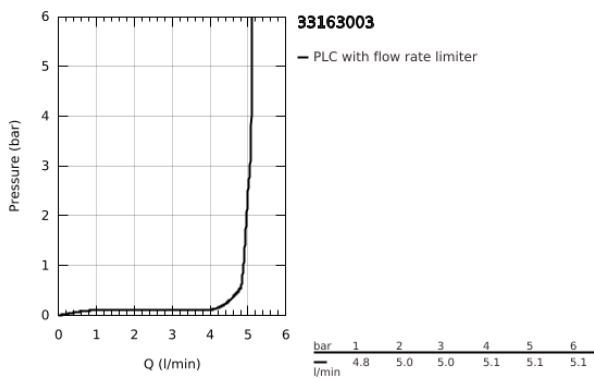

33 163 003 **GROHE PLUS BASIN MIXER 1/2"**
S-SIZE

PRODUCT DESCRIPTION

- Colour: chrome
- single hole installation
- metal lever
- GROHE SilkMove 28 mm ceramic cartridge
- with temperature limiter
- GROHE LongLife finish
- GROHE EcoJoy - less water, perfect flow
- maximum flow rate (at 3 bar): 5 l/min
- GROHE AquaGuide adjustable mousseur
- GROHE FastFixation Plus installation system
- smooth body with push-open waste set 1 1/4"
- flexible connection hoses

33 163 003 **GROHE PLUS BASIN MIXER 1/2"**
S-SIZE

SPARE PARTS

- 1: Lever (Spare part-nr. 48452000)
- 2: retaining ring (Spare part-nr. 07419000)
- 3: Cartridge (Spare part-nr. 46580000)
- 4: Mousseur (Spare part-nr. 48449000)
- 5: Shank mounting kit (Spare part-nr. 46645000)
- 6: Waste set with push-open plug (Spare part-nr. 65807000)
- 7: Mounting wrench (Spare part-nr. 19017000)*