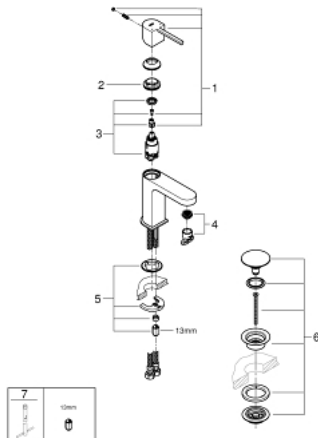

33 163 003 **GROHE PLUS BASIN MIXER 1/2"**
S-SIZE

PRODUCT DESCRIPTION

- Colour: chrome
- single hole installation
- metal lever
- GROHE SilkMove 28 mm ceramic cartridge
- with temperature limiter
- GROHE LongLife finish
- GROHE EcoJoy - less water, perfect flow
- maximum flow rate (at 3 bar): 5 l/min
- GROHE AquaGuide adjustable mousseur
- GROHE FastFixation Plus installation system
- smooth body with push-open waste set 1 1/4"
- flexible connection hoses

33 163 003 **GROHE PLUS BASIN MIXER 1/2"**
S-SIZE

SPARE PARTS

- 1: Lever (Spare part-nr. 48452000)
- 2: retaining ring (Spare part-nr. 07419000)
- 3: Cartridge (Spare part-nr. 46580000)
- 4: Mousseur (Spare part-nr. 48449000)
- 5: Shank mounting kit (Spare part-nr. 46645000)
- 6: Waste set with push-open plug (Spare part-nr. 65807000)
- 7: Mounting wrench (Spare part-nr. 19017000)*