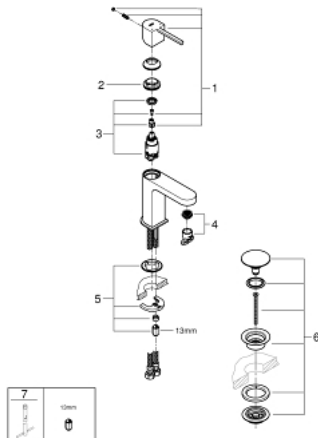

33 163 003 **GROHE PLUS BASIN MIXER 1/2"**
S-SIZE

PRODUCT DESCRIPTION

- Tyc: Chrome
- single hole installation
- metal lever
- GROHE SilkMove 28 mm ceramic cartridge
- with temperature limiter
- GROHE LongLife finish
- GROHE EcoJoy - Less water, perfect flow
- maximum flow rate (at 3 bar): 5 l/min
- GROHE AquaGuide adjustable mousseur
- GROHE FastFixation Plus installation system
- smooth body with push-open waste set 1 1/4"
- flexible connection hoses

33 163 003 **GROHE PLUS BASIN MIXER 1/2"**
S-SIZE

SPARE PARTS

- 1: Lever (Spare part-nr. 48452000)
- 2: Fitting ring (Spare part-nr. 07419000)
- 3: Cartridge (Spare part-nr. 46580000)
- 4: Mousseur (Spare part-nr. 48449000)
- 5: Shank mounting kit (Spare part-nr. 46645000)
- 6: Waste set with push-open plug (Spare part-nr. 65807000)
- 7: Mounting wrench (Spare part-nr. 19017000)*