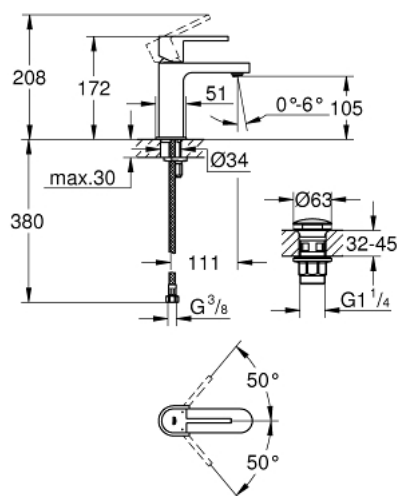

33 163 003 **GROHE PLUS BASIN MIXER 1/2"**
S-SIZE

PRODUCT DESCRIPTION

- Tyc: Chrome
- single hole installation
- metal lever
- GROHE SilkMove 28 mm ceramic cartridge
- with temperature limiter
- GROHE LongLife finish
- GROHE EcoJoy - Less water, perfect flow
- maximum flow rate (at 3 bar): 5 l/min
- GROHE AquaGuide adjustable mousseur
- GROHE FastFixation Plus installation system
- smooth body with push-open waste set 1 1/4"
- flexible connection hoses

33 163 003 **GROHE PLUS BASIN MIXER 1/2"**
S-SIZE

SPARE PARTS

- 1: Lever (Spare part-nr. 48452000)
- 2: Fitting ring (Spare part-nr. 07419000)
- 3: Cartridge (Spare part-nr. 46580000)
- 4: Mousseur (Spare part-nr. 48449000)
- 5: Shank mounting kit (Spare part-nr. 46645000)
- 6: Waste set with push-open plug (Spare part-nr. 65807000)
- 7: Mounting wrench (Spare part-nr. 19017000)*