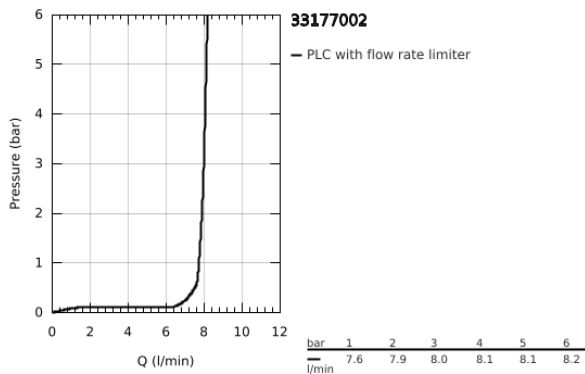

33 177 002 **EURODISC COSMOPOLITAN BASIN MIXER 1/2"**
S-SIZE

PRODUCT DESCRIPTION

- Colour: chrome
- single hole installation
- metal lever
- GROHE SilkMove 35 mm ceramic cartridge
- adjustable flow rate limiter
- adjustable minimum flow rate 2.5 l/min
- GROHE LongLife finish
- GROHE FastFixation installation system with centering support
- flow straightener
- pop-up waste set 1 1/4"
- flexible connection hoses
- for open water heater
- optional temperature limiter ref. no. 46 375
- noise classification I in accordance with DIN 4109

33 177 002 **EURODISC COSMOPOLITAN BASIN MIXER 1/2"**
S-SIZE

SPARE PARTS

- 1: Lever (Spare part-nr. 46738000)
 - 2: Cap (Spare part-nr. 46492000)
 - 3: Screw coupling (Spare part-nr. 46460000)
 - 4: Cartridge (Spare part-nr. 46558000)
 - 5: Pop-up rod (Spare part-nr. 46739000)
 - 6: Flow straightener (Spare part-nr. 46162000)
 - 7: Shank mounting kit (Spare part-nr. 46645000)
 - 8: Waste set 1 1/4" (Spare part-nr. 28910000)
 - 8.1: Plug (Spare part-nr. 07182000)
 - 8.2: Eccentric rod (Spare part-nr. 07052000)
 - 9: Temperature limiter (Spare part-nr. 46375000)*
 - 10: Socket spanner (Spare part-nr. 19332000)*
 - 11: Mounting wrench (Spare part-nr. 19017000)*
- * Optional accessories