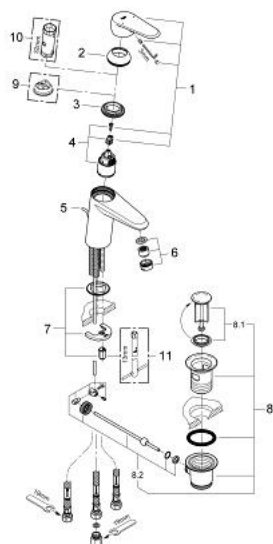

33 177 002 **EURODISC COSMOPOLITAN BASIN MIXER 1/2"**
S-SIZE

PRODUCT DESCRIPTION

- Colour: chrome
- single hole installation
- metal lever
- GROHE SilkMove 35 mm ceramic cartridge
- adjustable flow rate limiter
- adjustable minimum flow rate 2.5 l/min
- GROHE LongLife finish
- GROHE FastFixation installation system with centering support
- flow straightener
- pop-up waste set 1 1/4"
- flexible connection hoses
- for open water heater
- optional temperature limiter ref. no. 46 375
- noise classification I in accordance with DIN 4109

33 177 002 **EURODISC COSMOPOLITAN BASIN MIXER 1/2"**
S-SIZE

SPARE PARTS

- 1: Lever (Spare part-nr. 46738000)
 - 2: Cap (Spare part-nr. 46492000)
 - 3: Screw coupling (Spare part-nr. 46460000)
 - 4: Cartridge (Spare part-nr. 46558000)
 - 5: Pop-up rod (Spare part-nr. 46739000)
 - 6: Flow straightener (Spare part-nr. 46162000)
 - 7: Shank mounting kit (Spare part-nr. 46645000)
 - 8: Waste set 1 1/4" (Spare part-nr. 28910000)
 - 8.1: Plug (Spare part-nr. 07182000)
 - 8.2: Eccentric rod (Spare part-nr. 07052000)
 - 9: Temperature limiter (Spare part-nr. 46375000)*
 - 10: Socket spanner (Spare part-nr. 19332000)*
 - 11: Mounting wrench (Spare part-nr. 19017000)*
- * Optional accessories