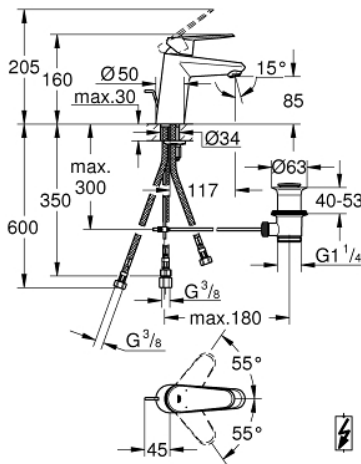

33 177 002 **EURODISC COSMOPOLITAN BASIN MIXER 1/2"**
S-SIZE

PRODUCT DESCRIPTION

- Colour: chrome
- single hole installation
- metal lever
- GROHE SilkMove 35 mm ceramic cartridge
- adjustable flow rate limiter
- adjustable minimum flow rate 2.5 l/min
- GROHE LongLife finish
- GROHE FastFixation installation system with centering support
- flow straightener
- pop-up waste set 1 1/4"
- flexible connection hoses
- for open water heater
- optional temperature limiter ref. no. 46 375
- noise classification I in accordance with DIN 4109

33 177 002 **EURODISC COSMOPOLITAN BASIN MIXER 1/2"**
S-SIZE

SPARE PARTS

- 1: Lever (Spare part-nr. 46738000)
 - 2: Cap (Spare part-nr. 46492000)
 - 3: Screw coupling (Spare part-nr. 46460000)
 - 4: Cartridge (Spare part-nr. 46558000)
 - 5: Pop-up rod (Spare part-nr. 46739000)
 - 6: Flow straightener (Spare part-nr. 46162000)
 - 7: Shank mounting kit (Spare part-nr. 46645000)
 - 8: Waste set 1 1/4" (Spare part-nr. 28910000)
 - 8.1: Plug (Spare part-nr. 07182000)
 - 8.2: Eccentric rod (Spare part-nr. 07052000)
 - 9: Temperature limiter (Spare part-nr. 46375000)*
 - 10: Socket spanner (Spare part-nr. 19332000)*
 - 11: Mounting wrench (Spare part-nr. 19017000)*
- * Optional accessories