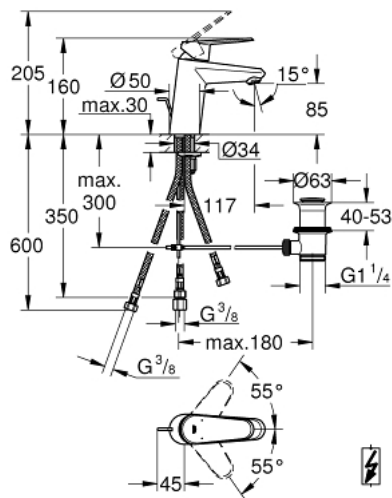

33 177 002 **EURODISC COSMOPOLITAN BASIN MIXER 1/2"**
S-SIZE

PRODUCT DESCRIPTION

- Tyc: Chrome
- single hole installation
- metal lever
- GROHE SilkMove 35 mm ceramic cartridge
- adjustable flow rate limiter
- adjustable minimum flow rate 2.5 l/min
- GROHE LongLife finish
- GROHE FastFixation installation system with centering support
- flow straightener
- pop-up waste set 1 1/4"
- flexible connection hoses
- for open water heater
- optional temperature limiter ref. no. 46 375
- noise classification I in accordance with DIN 4109

33 177 002 **EURODISC COSMOPOLITAN BASIN MIXER 1/2"**
S-SIZE

SPARE PARTS

- 1: Lever (Spare part-nr. 46738000)
 - 2: Cap (Spare part-nr. 46492000)
 - 3: Screw coupling (Spare part-nr. 46460000)
 - 4: Cartridge (Spare part-nr. 46558000)
 - 5: Pop-up rod (Spare part-nr. 46739000)
 - 6: Flow straightener (Spare part-nr. 46162000)
 - 7: Shank mounting kit (Spare part-nr. 46645000)
 - 8: Waste set 1 1/4" (Spare part-nr. 28910000)
 - 8.1: Plug (Spare part-nr. 07182000)
 - 8.2: Eccentric rod (Spare part-nr. 07052000)
 - 9: Temperature limiter (Spare part-nr. 46375000)*
 - 10: Socket spanner (Spare part-nr. 19332000)*
 - 11: Mounting wrench (Spare part-nr. 19017000)*
- * Optional accessories