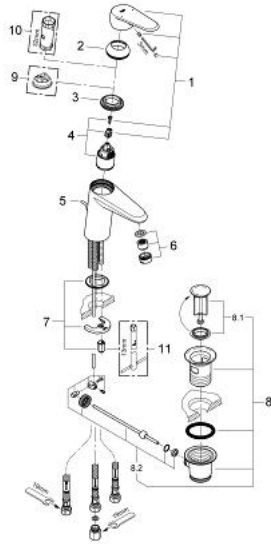

33 177 002 **EURODISC COSMOPOLITAN BASIN MIXER 1/2"**
S-SIZE

PRODUCT DESCRIPTION

- Tyc: Chrome
- single hole installation
- metal lever
- GROHE SilkMove 35 mm ceramic cartridge
- adjustable flow rate limiter
- adjustable minimum flow rate 2.5 l/min
- GROHE LongLife finish
- GROHE FastFixation installation system with centering support
- flow straightener
- pop-up waste set 1 1/4"
- flexible connection hoses
- for open water heater
- optional temperature limiter ref. no. 46 375
- noise classification I in accordance with DIN 4109

33 177 002 **EURODISC COSMOPOLITAN BASIN MIXER 1/2"**
S-SIZE

SPARE PARTS

- 1: Lever (Spare part-nr. 46738000)
 - 2: Cap (Spare part-nr. 46492000)
 - 3: Screw coupling (Spare part-nr. 46460000)
 - 4: Cartridge (Spare part-nr. 46558000)
 - 5: Pop-up rod (Spare part-nr. 46739000)
 - 6: Flow straightener (Spare part-nr. 46162000)
 - 7: Shank mounting kit (Spare part-nr. 46645000)
 - 8: Waste set 1 1/4" (Spare part-nr. 28910000)
 - 8.1: Plug (Spare part-nr. 07182000)
 - 8.2: Eccentric rod (Spare part-nr. 07052000)
 - 9: Temperature limiter (Spare part-nr. 46375000)*
 - 10: Socket spanner (Spare part-nr. 19332000)*
 - 11: Mounting wrench (Spare part-nr. 19017000)*
- * Optional accessories