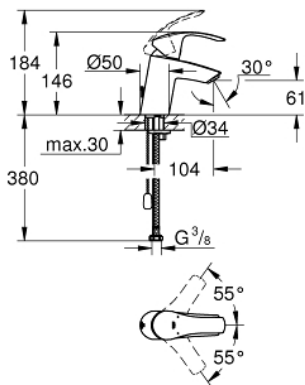

33 188 002 EUROSMART BASIN MIXER 1/2" S-SIZE

PRODUCT DESCRIPTION

- Colour: chrome
- single hole installation
- metal lever
- GROHE SilkMove 35 mm ceramic cartridge
- adjustable flow rate limiter
- with temperature limiter
- GROHE LongLife finish
- GROHE EcoJoy - less water, perfect flow
- maximum flow rate (at 3 bar): 5 l/min
- GROHE FastFixation rapid installation system
- retractable chain
- flexible connection hoses

33 188 002 **EUROSMART BASIN MIXER 1/2"**
S-SIZE

SPARE PARTS

- 1: Lever (Spare part-nr. 46897000)
- 2: Cap (Spare part-nr. 46492000)
- 3: Screw coupling (Spare part-nr. 46460000)
- 4: Cartridge (Spare part-nr. 46374000)
- 5: Chain support (Spare part-nr. 06815000)
- 6: Mousseur (Spare part-nr. 48159000)
- 7: Shank mounting kit (Spare part-nr. 46671000)
- 8: Socket spanner (Spare part-nr. 19332000)*
- 9: Mounting wrench (Spare part-nr. 19017000)*
- * Optional accessories