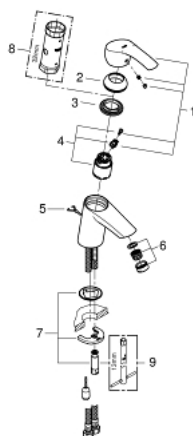

33 188 002 EUROSMART BASIN MIXER 1/2" S-SIZE

PRODUCT DESCRIPTION

- Colour: chrome
- single hole installation
- metal lever
- GROHE SilkMove 35 mm ceramic cartridge
- adjustable flow rate limiter
- with temperature limiter
- GROHE LongLife finish
- GROHE EcoJoy - less water, perfect flow
- maximum flow rate (at 3 bar): 5 l/min
- GROHE FastFixation rapid installation system
- retractable chain
- flexible connection hoses

33 188 002 **EUROSMART BASIN MIXER 1/2"**
S-SIZE

SPARE PARTS

- 1: Lever (Spare part-nr. 46897000)
- 2: Cap (Spare part-nr. 46492000)
- 3: Screw coupling (Spare part-nr. 46460000)
- 4: Cartridge (Spare part-nr. 46374000)
- 5: Chain support (Spare part-nr. 06815000)
- 6: Mousseur (Spare part-nr. 48159000)
- 7: Shank mounting kit (Spare part-nr. 46671000)
- 8: Socket spanner (Spare part-nr. 19332000)*
- 9: Mounting wrench (Spare part-nr. 19017000)*
- * Optional accessories