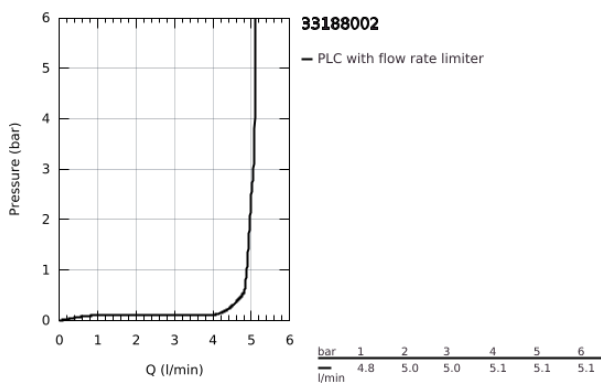

33 188 002 EUROSMART BASIN MIXER 1/2" S-SIZE

PRODUCT DESCRIPTION

- Colour: chrome
- single hole installation
- metal lever
- GROHE SilkMove 35 mm ceramic cartridge
- adjustable flow rate limiter
- with temperature limiter
- GROHE LongLife finish
- GROHE EcoJoy - less water, perfect flow
- maximum flow rate (at 3 bar): 5 l/min
- GROHE FastFixation rapid installation system
- retractable chain
- flexible connection hoses

33 188 002 **EUROSMART BASIN MIXER 1/2"**
S-SIZE

SPARE PARTS

- 1: Lever (Spare part-nr. 46897000)
- 2: Cap (Spare part-nr. 46492000)
- 3: Screw coupling (Spare part-nr. 46460000)
- 4: Cartridge (Spare part-nr. 46374000)
- 5: Chain support (Spare part-nr. 06815000)
- 6: Mousseur (Spare part-nr. 48159000)
- 7: Shank mounting kit (Spare part-nr. 46671000)
- 8: Socket spanner (Spare part-nr. 19332000)*
- 9: Mounting wrench (Spare part-nr. 19017000)*
- * Optional accessories