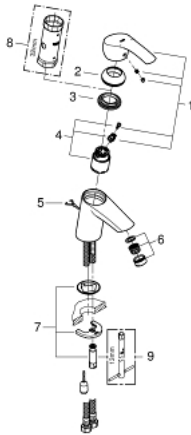

33 188 002 EUROSMART BASIN MIXER 1/2" S-SIZE

PRODUCT DESCRIPTION

- Tyc: Chrome
- single hole installation
- metal lever
- GROHE SilkMove 35 mm ceramic cartridge
- adjustable flow rate limiter
- with temperature limiter
- GROHE LongLife finish
- GROHE EcoJoy - Less water, perfect flow
- maximum flow rate (at 3 bar): 5 l/min
- GROHE FastFixation rapid installation system
- retractable chain
- flexible connection hoses

33 188 002 **EUROSMART BASIN MIXER 1/2"**
S-SIZE

SPARE PARTS

- 1: Lever (Spare part-nr. 46897000)
- 2: Cap (Spare part-nr. 46492000)
- 3: Screw coupling (Spare part-nr. 46460000)
- 4: Cartridge (Spare part-nr. 46374000)
- 5: Chain (Spare part-nr. 06815000)
- 6: Mousseur (Spare part-nr. 48159000)
- 7: Shank mounting kit (Spare part-nr. 46671000)
- 8: Socket spanner (Spare part-nr. 19332000)*
- 9: Mounting wrench (Spare part-nr. 19017000)*
- * Optional accessories