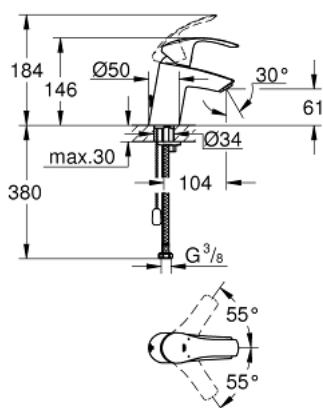

33 188 002 EUROSMART BASIN MIXER 1/2" S-SIZE

PRODUCT DESCRIPTION

- Tyc: Chrome
- single hole installation
- metal lever
- GROHE SilkMove 35 mm ceramic cartridge
- adjustable flow rate limiter
- with temperature limiter
- GROHE LongLife finish
- GROHE EcoJoy - Less water, perfect flow
- maximum flow rate (at 3 bar): 5 l/min
- GROHE FastFixation rapid installation system
- retractable chain
- flexible connection hoses

33 188 002 **EUROSMART BASIN MIXER 1/2"**
S-SIZE

SPARE PARTS

- 1: Lever (Spare part-nr. 46897000)
- 2: Cap (Spare part-nr. 46492000)
- 3: Screw coupling (Spare part-nr. 46460000)
- 4: Cartridge (Spare part-nr. 46374000)
- 5: Chain (Spare part-nr. 06815000)
- 6: Mousseur (Spare part-nr. 48159000)
- 7: Shank mounting kit (Spare part-nr. 46671000)
- 8: Socket spanner (Spare part-nr. 19332000)*
- 9: Mounting wrench (Spare part-nr. 19017000)*
- * Optional accessories