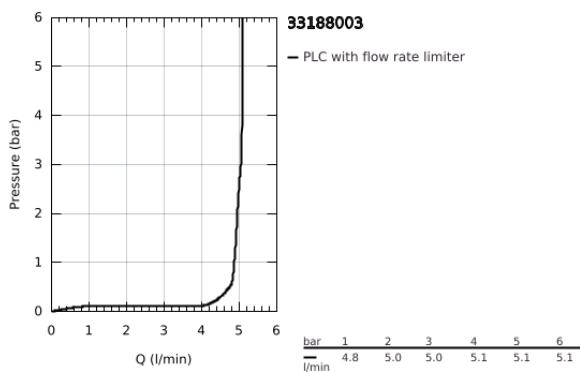

33 188 003 **EUROSMART BASIN MIXER 1/2"**
S-SIZE

PRODUCT DESCRIPTION

- Colour: chrome
- single hole installation
- metal lever
- GROHE SilkMove 28 mm ceramic cartridge
- adjustable flow rate limiter
- with temperature limiter
- GROHE LongLife finish
- GROHE EcoJoy - less water, perfect flow
- maximum flow rate (at 3 bar): 5 l/min
- Protected Water Ways no contact of water with lead or nickel inside the tap
- GROHE FastFixation rapid installation system
- retractable chain
- flexible connection hoses
- professional exclusive

33 188 003 **EUROSMART BASIN MIXER 1/2"**
S-SIZE

SPARE PARTS

- 1: Lever (Spare part-nr. 48548000)
- 2: Cap (Spare part-nr. 46116000)
- 3: Cartridge (Spare part-nr. 48518000)
- 4: Chain support (Spare part-nr. 06815000)
- 5: Mousseur (Spare part-nr. 48159000)
- 6: Shank mounting kit (Spare part-nr. 46645000)
- 7: Mounting wrench (Spare part-nr. 19017000)*