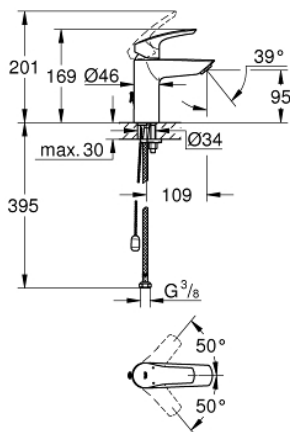

33 188 003 **EUROSMART BASIN MIXER 1/2"**
S-SIZE

PRODUCT DESCRIPTION

- Colour: chrome
- single hole installation
- metal lever
- GROHE SilkMove 28 mm ceramic cartridge
- adjustable flow rate limiter
- with temperature limiter
- GROHE LongLife finish
- GROHE EcoJoy - less water, perfect flow
- maximum flow rate (at 3 bar): 5 l/min
- Protected Water Ways no contact of water with lead or nickel inside the tap
- GROHE FastFixation rapid installation system
- retractable chain
- flexible connection hoses
- professional exclusive

33 188 003 **EUROSMART BASIN MIXER 1/2"**
S-SIZE

SPARE PARTS

- 1: Lever (Spare part-nr. 48548000)
- 2: Cap (Spare part-nr. 46116000)
- 3: Cartridge (Spare part-nr. 48518000)
- 4: Chain support (Spare part-nr. 06815000)
- 5: Mousseur (Spare part-nr. 48159000)
- 6: Shank mounting kit (Spare part-nr. 46645000)
- 7: Mounting wrench (Spare part-nr. 19017000)*