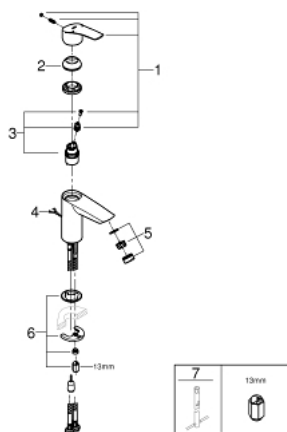

33 188 003 **EUROSMART BASIN MIXER 1/2"**
S-SIZE

PRODUCT DESCRIPTION

- Colour: chrome
- single hole installation
- metal lever
- GROHE SilkMove 28 mm ceramic cartridge
- adjustable flow rate limiter
- with temperature limiter
- GROHE LongLife finish
- GROHE EcoJoy - less water, perfect flow
- maximum flow rate (at 3 bar): 5 l/min
- Protected Water Ways no contact of water with lead or nickel inside the tap
- GROHE FastFixation rapid installation system
- retractable chain
- flexible connection hoses
- professional exclusive

33 188 003 **EUROSMART BASIN MIXER 1/2"**
S-SIZE

SPARE PARTS

- 1: Lever (Spare part-nr. 48548000)
- 2: Cap (Spare part-nr. 46116000)
- 3: Cartridge (Spare part-nr. 48518000)
- 4: Chain support (Spare part-nr. 06815000)
- 5: Mousseur (Spare part-nr. 48159000)
- 6: Shank mounting kit (Spare part-nr. 46645000)
- 7: Mounting wrench (Spare part-nr. 19017000)*