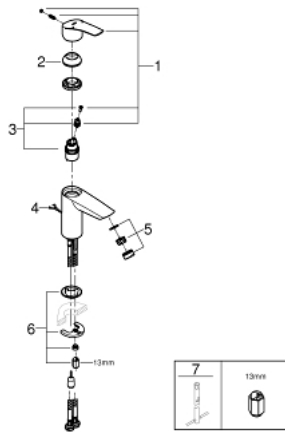

33 188 003 **EUROSMART BASIN MIXER 1/2"**  
**S-SIZE**

**PRODUCT DESCRIPTION**

- Tyc: Chrome
- single hole installation
- metal lever
- GROHE SilkMove 28 mm ceramic cartridge
- adjustable flow rate limiter
- with temperature limiter
- GROHE LongLife finish
- GROHE EcoJoy - Less water, perfect flow
- maximum flow rate (at 3 bar): 5 l/min
- Protected Water Ways no contact of water with lead or nickel inside the tap
- GROHE FastFixation rapid installation system
- retractable chain
- flexible connection hoses
- professional exclusive

33 188 003 **EUROSMART BASIN MIXER 1/2"**  
**S-SIZE**

**SPARE PARTS**

- 1: Lever (Spare part-nr. 48548000)
- 2: Cap (Spare part-nr. 46116000)
- 3: Cartridge (Spare part-nr. 48518000)
- 4: Chain (Spare part-nr. 06815000)
- 5: Mousseur (Spare part-nr. 48159000)
- 6: Shank mounting kit (Spare part-nr. 46645000)
- 7: Mounting wrench (Spare part-nr. 19017000)\*