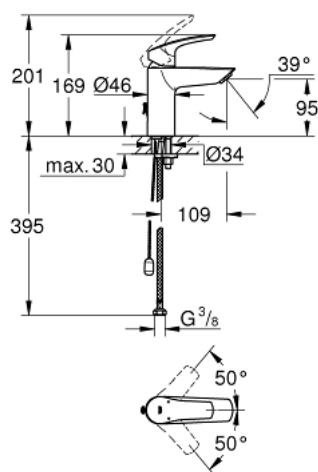

33 188 003 **EUROSMART BASIN MIXER 1/2"**  
**S-SIZE**

**PRODUCT DESCRIPTION**

- Tyc: Chrome
- single hole installation
- metal lever
- GROHE SilkMove 28 mm ceramic cartridge
- adjustable flow rate limiter
- with temperature limiter
- GROHE LongLife finish
- GROHE EcoJoy - Less water, perfect flow
- maximum flow rate (at 3 bar): 5 l/min
- Protected Water Ways no contact of water with lead or nickel inside the tap
- GROHE FastFixation rapid installation system
- retractable chain
- flexible connection hoses
- professional exclusive

33 188 003 **EUROSMART BASIN MIXER 1/2"**  
**S-SIZE**

**SPARE PARTS**

- 1: Lever (Spare part-nr. 48548000)
- 2: Cap (Spare part-nr. 46116000)
- 3: Cartridge (Spare part-nr. 48518000)
- 4: Chain (Spare part-nr. 06815000)
- 5: Mousseur (Spare part-nr. 48159000)
- 6: Shank mounting kit (Spare part-nr. 46645000)
- 7: Mounting wrench (Spare part-nr. 19017000)\*