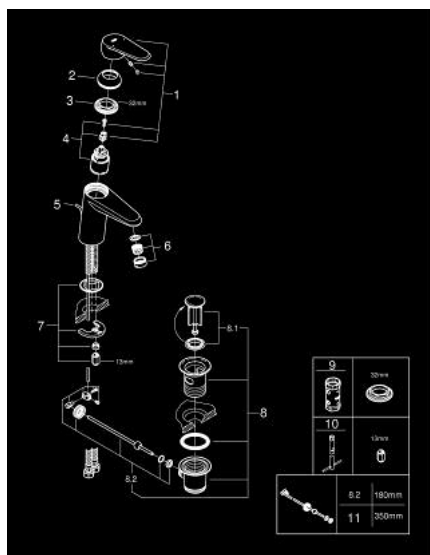

33 190 20E EURODISC COSMOPOLITAN BASIN MIXER 1/2" S-SIZE

PRODUCT DESCRIPTION

- Colour: chrome
- single hole installation
- metal lever
- GROHE SilkMove 35 mm ceramic cartridge
- adjustable flow rate limiter
- adjustable minimum flow rate 2.5 l/min
- temperature limiter
- GROHE LongLife finish
- GROHE EcoJoy - less water, perfect flow
- maximum flow rate (at 3 bar): 5 l/min
- SpeedClean mousseur
- GROHE FastFixation installation system with centering support
- pop-up waste set 1 1/4"
- flexible connection hoses
- min. recommended pressure 1.0 bar
- noise classification I in accordance with DIN 4109

33 190 20E EURODISC COSMOPOLITAN BASIN MIXER 1/2" S-SIZE

SPARE PARTS

- 1: Lever (Spare part-nr. 46738000)
 - 2: Cap (Spare part-nr. 46492000)
 - 3: Screw coupling (Spare part-nr. 46460000)
 - 4: Cartridge (Spare part-nr. 46374000)
 - 5: Pop-up rod (Spare part-nr. 46739000)
 - 6: Laminar flow straightener (Spare part-nr. 13955000)
 - 7: Shank mounting kit (Spare part-nr. 46645000)
 - 8: Waste set 1 1/4" (Spare part-nr. 28910000)
 - 8.1: Plug (Spare part-nr. 07182000)
 - 8.2: Eccentric rod (Spare part-nr. 07052000)
 - 9: Socket spanner (Spare part-nr. 19332000)*
 - 10: Mounting wrench (Spare part-nr. 19017000)*
 - 11: Eccentric rod (Spare part-nr. 07341000)*
- * Optional accessories