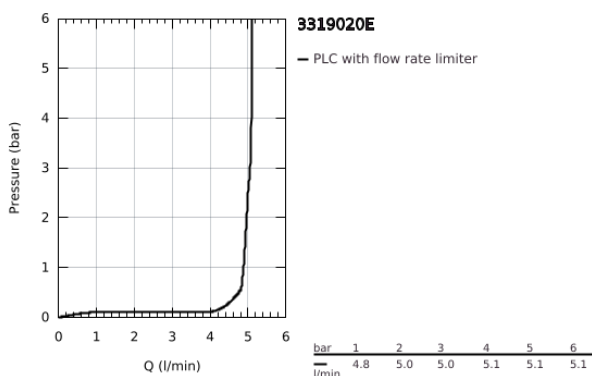

33 190 20E EURODISC COSMOPOLITAN BASIN MIXER 1/2" S-SIZE

PRODUCT DESCRIPTION

- Colour: chrome
- single hole installation
- metal lever
- GROHE SilkMove 35 mm ceramic cartridge
- adjustable flow rate limiter
- adjustable minimum flow rate 2.5 l/min
- temperature limiter
- GROHE LongLife finish
- GROHE EcoJoy - less water, perfect flow
- maximum flow rate (at 3 bar): 5 l/min
- SpeedClean mousseur
- GROHE FastFixation installation system with centering support
- pop-up waste set 1 1/4"
- flexible connection hoses
- min. recommended pressure 1.0 bar
- noise classification I in accordance with DIN 4109

33 190 20E EURODISC COSMOPOLITAN BASIN MIXER 1/2" S-SIZE

SPARE PARTS

- 1: Lever (Spare part-nr. 46738000)
 - 2: Cap (Spare part-nr. 46492000)
 - 3: Screw coupling (Spare part-nr. 46460000)
 - 4: Cartridge (Spare part-nr. 46374000)
 - 5: Pop-up rod (Spare part-nr. 46739000)
 - 6: Laminar flow straightener (Spare part-nr. 13955000)
 - 7: Shank mounting kit (Spare part-nr. 46645000)
 - 8: Waste set 1 1/4" (Spare part-nr. 28910000)
 - 8.1: Plug (Spare part-nr. 07182000)
 - 8.2: Eccentric rod (Spare part-nr. 07052000)
 - 9: Socket spanner (Spare part-nr. 19332000)*
 - 10: Mounting wrench (Spare part-nr. 19017000)*
 - 11: Eccentric rod (Spare part-nr. 07341000)*
- * Optional accessories