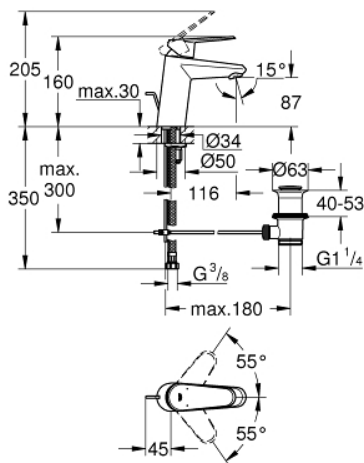

33 190 20E EURODISC COSMOPOLITAN BASIN MIXER 1/2" S-SIZE

PRODUCT DESCRIPTION

- Colour: chrome
- single hole installation
- metal lever
- GROHE SilkMove 35 mm ceramic cartridge
- adjustable flow rate limiter
- adjustable minimum flow rate 2.5 l/min
- temperature limiter
- GROHE LongLife finish
- GROHE EcoJoy - less water, perfect flow
- maximum flow rate (at 3 bar): 5 l/min
- SpeedClean mousseur
- GROHE FastFixation installation system with centering support
- pop-up waste set 1 1/4"
- flexible connection hoses
- min. recommended pressure 1.0 bar
- noise classification I in accordance with DIN 4109

33 190 20E EURODISC COSMOPOLITAN BASIN MIXER 1/2" S-SIZE

SPARE PARTS

- 1: Lever (Spare part-nr. 46738000)
 - 2: Cap (Spare part-nr. 46492000)
 - 3: Screw coupling (Spare part-nr. 46460000)
 - 4: Cartridge (Spare part-nr. 46374000)
 - 5: Pop-up rod (Spare part-nr. 46739000)
 - 6: Laminar flow straightener (Spare part-nr. 13955000)
 - 7: Shank mounting kit (Spare part-nr. 46645000)
 - 8: Waste set 1 1/4" (Spare part-nr. 28910000)
 - 8.1: Plug (Spare part-nr. 07182000)
 - 8.2: Eccentric rod (Spare part-nr. 07052000)
 - 9: Socket spanner (Spare part-nr. 19332000)*
 - 10: Mounting wrench (Spare part-nr. 19017000)*
 - 11: Eccentric rod (Spare part-nr. 07341000)*
- * Optional accessories