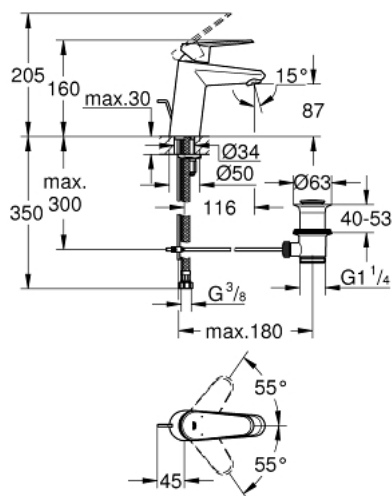

33 190 20E EURODISC COSMOPOLITAN BASIN MIXER 1/2" S-SIZE

PRODUCT DESCRIPTION

- Tyc: Chrome
- single hole installation
- metal lever
- GROHE SilkMove 35 mm ceramic cartridge
- adjustable flow rate limiter
- adjustable minimum flow rate 2.5 l/min
- temperature limiter
- GROHE LongLife finish
- GROHE EcoJoy - Less water, perfect flow
- maximum flow rate (at 3 bar): 5 l/min
- SpeedClean mousseur
- GROHE FastFixation installation system with centering support
- pop-up waste set 1 1/4"
- flexible connection hoses
- min. recommended pressure 1.0 bar
- noise classification I in accordance with DIN 4109

33 190 20E EURODISC COSMOPOLITAN BASIN MIXER 1/2" S-SIZE

SPARE PARTS

- 1: Lever (Spare part-nr. 46738000)
 - 2: Cap (Spare part-nr. 46492000)
 - 3: Screw coupling (Spare part-nr. 46460000)
 - 4: Cartridge (Spare part-nr. 46374000)
 - 5: Pop-up rod (Spare part-nr. 46739000)
 - 6: Laminar flow straightener (Spare part-nr. 13955000)
 - 7: Shank mounting kit (Spare part-nr. 46645000)
 - 8: Waste set 1 1/4" (Spare part-nr. 28910000)
 - 8.1: Plug (Spare part-nr. 07182000)
 - 8.2: Eccentric rod (Spare part-nr. 07052000)
 - 9: Socket spanner (Spare part-nr. 19332000)*
 - 10: Mounting wrench (Spare part-nr. 19017000)*
 - 11: Eccentric rod (Spare part-nr. 07341000)*
- * Optional accessories