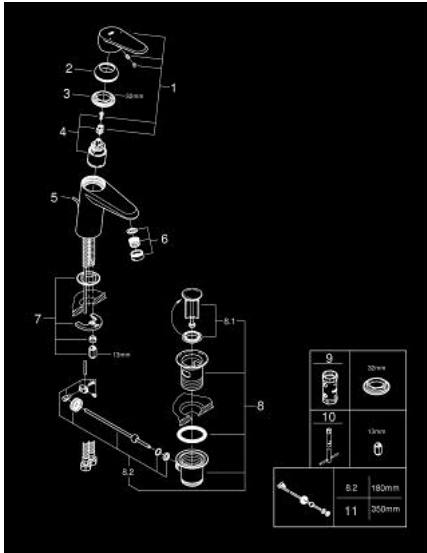

33 190 20E EURODISC COSMOPOLITAN BASIN MIXER 1/2" S-SIZE

PRODUCT DESCRIPTION

- Tyc: Chrome
- single hole installation
- metal lever
- GROHE SilkMove 35 mm ceramic cartridge
- adjustable flow rate limiter
- adjustable minimum flow rate 2.5 l/min
- temperature limiter
- GROHE LongLife finish
- GROHE EcoJoy - Less water, perfect flow
- maximum flow rate (at 3 bar): 5 l/min
- SpeedClean mousseur
- GROHE FastFixation installation system with centering support
- pop-up waste set 1 1/4"
- flexible connection hoses
- min. recommended pressure 1.0 bar
- noise classification I in accordance with DIN 4109

33 190 20E EURODISC COSMOPOLITAN BASIN MIXER 1/2" S-SIZE

SPARE PARTS

- 1: Lever (Spare part-nr. 46738000)
 - 2: Cap (Spare part-nr. 46492000)
 - 3: Screw coupling (Spare part-nr. 46460000)
 - 4: Cartridge (Spare part-nr. 46374000)
 - 5: Pop-up rod (Spare part-nr. 46739000)
 - 6: Laminar flow straightener (Spare part-nr. 13955000)
 - 7: Shank mounting kit (Spare part-nr. 46645000)
 - 8: Waste set 1 1/4" (Spare part-nr. 28910000)
 - 8.1: Plug (Spare part-nr. 07182000)
 - 8.2: Eccentric rod (Spare part-nr. 07052000)
 - 9: Socket spanner (Spare part-nr. 19332000)*
 - 10: Mounting wrench (Spare part-nr. 19017000)*
 - 11: Eccentric rod (Spare part-nr. 07341000)*
- * Optional accessories