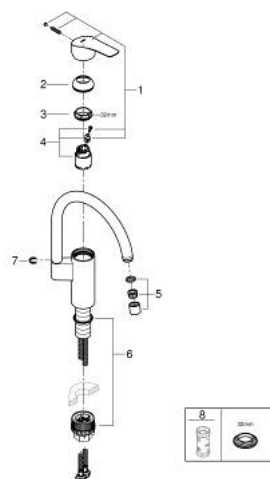

33 202 003 EUROSMART SINGLE-LEVER SINK MIXER 1/2"

PRODUCT DESCRIPTION

- Colour: chrome
- high spout
- single hole installation
- GROHE LongLife finish
- GROHE SilkMove 35 mm ceramic cartridge
- integrated temperature limiter
- mousseur
- adjustable flow rate limiter
- swivel tubular spout, swivel area 150°
- Protected Water Ways no contact of water with lead or nickel inside the tap
- flexible connection hoses 3/8"
- metal fixation set
- maximum flow rate (at 3 bar): 11 l/min
- min. recommended pressure 1.0 bar
- professional exclusive

33 202 003 EUROSMART SINGLE-LEVER SINK MIXER 1/2"

SPARE PARTS

- 1: Lever (Spare part-nr. 48530000)
- 2: Cap (Spare part-nr. 46492000)
- 3: Screw ring (Spare part-nr. 46815000)
- 4: Cartridge (Spare part-nr. 46374000)
- 5: Mousseur (Spare part-nr. 48418000)
- 6: Mounting set (Spare part-nr. 48477000)
- 7: Safety ring (Spare part-nr. 4826600M)
- 8: Socket spanner (Spare part-nr. 19332000)*