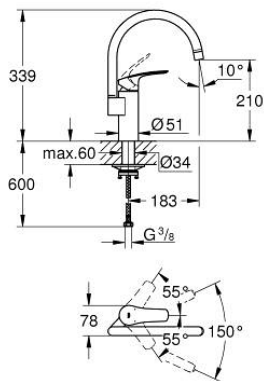

33 202 003 EUROSMART SINGLE-LEVER SINK MIXER 1/2"

PRODUCT DESCRIPTION

- Colour: chrome
- high spout
- single hole installation
- GROHE LongLife finish
- GROHE SilkMove 35 mm ceramic cartridge
- integrated temperature limiter
- mousseur
- adjustable flow rate limiter
- swivel tubular spout, swivel area 150°
- Protected Water Ways no contact of water with lead or nickel inside the tap
- flexible connection hoses 3/8"
- metal fixation set
- maximum flow rate (at 3 bar): 11 l/min
- min. recommended pressure 1.0 bar
- professional exclusive

33 202 003 EUROSMART SINGLE-LEVER SINK MIXER 1/2"

SPARE PARTS

- 1: Lever (Spare part-nr. 48530000)
- 2: Cap (Spare part-nr. 46492000)
- 3: Screw ring (Spare part-nr. 46815000)
- 4: Cartridge (Spare part-nr. 46374000)
- 5: Mousseur (Spare part-nr. 48418000)
- 6: Mounting set (Spare part-nr. 48477000)
- 7: Safety ring (Spare part-nr. 4826600M)
- 8: Socket spanner (Spare part-nr. 19332000)*