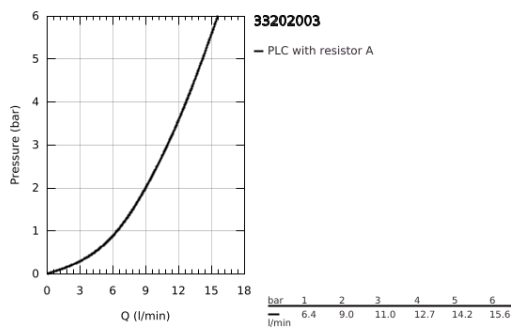

33 202 003 EUROSMART SINGLE-LEVER SINK MIXER 1/2"

PRODUCT DESCRIPTION

- Colour: chrome
- high spout
- single hole installation
- GROHE LongLife finish
- GROHE SilkMove 35 mm ceramic cartridge
- integrated temperature limiter
- mousseur
- adjustable flow rate limiter
- swivel tubular spout, swivel area 150°
- Protected Water Ways no contact of water with lead or nickel inside the tap
- flexible connection hoses 3/8"
- metal fixation set
- maximum flow rate (at 3 bar): 11 l/min
- min. recommended pressure 1.0 bar
- professional exclusive

33 202 003 EUROSMART SINGLE-LEVER SINK MIXER 1/2"

SPARE PARTS

- 1: Lever (Spare part-nr. 48530000)
- 2: Cap (Spare part-nr. 46492000)
- 3: Screw ring (Spare part-nr. 46815000)
- 4: Cartridge (Spare part-nr. 46374000)
- 5: Mousseur (Spare part-nr. 48418000)
- 6: Mounting set (Spare part-nr. 48477000)
- 7: Safety ring (Spare part-nr. 4826600M)
- 8: Socket spanner (Spare part-nr. 19332000)*