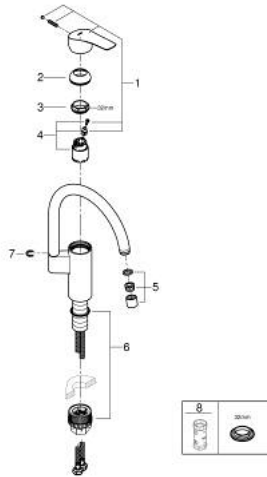

33 202 003 EUROSMART SINGLE-LEVER SINK MIXER 1/2"

PRODUCT DESCRIPTION

- Tyc: Chrome
- high spout
- single hole installation
- GROHE LongLife finish
- GROHE SilkMove 35 mm ceramic cartridge
- integrated temperature limiter
- mousseur
- adjustable flow rate limiter
- swivel tubular spout, swivel area 150°
- Protected Water Ways no contact of water with lead or nickel inside the tap
- flexible connection hoses 3/8"
- metal fixation set
- maximum flow rate (at 3 bar): 11 l/min
- min. recommended pressure 1.0 bar
- professional exclusive

33 202 003 **EUROSMART SINGLE-LEVER SINK MIXER 1/2"**

SPARE PARTS

- 1: Lever (Spare part-nr. 48530000)
 - 2: Cap (Spare part-nr. 46492000)
 - 3: Screw ring (Spare part-nr. 46815000)
 - 4: Cartridge (Spare part-nr. 46374000)
 - 5: Mousseur (Spare part-nr. 48418000)
 - 6: Mounting set (Spare part-nr. 48477000)
 - 7: Safety ring (Spare part-nr. 4826600M)
 - 8: Socket spanner (Spare part-nr. 19332000)*
- * Optional accessories