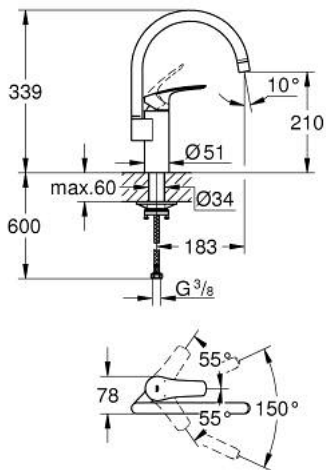

33 202 003 EUROSMART SINGLE-LEVER SINK MIXER 1/2"

PRODUCT DESCRIPTION

- Tyc: Chrome
- high spout
- single hole installation
- GROHE LongLife finish
- GROHE SilkMove 35 mm ceramic cartridge
- integrated temperature limiter
- mousseur
- adjustable flow rate limiter
- swivel tubular spout, swivel area 150°
- Protected Water Ways no contact of water with lead or nickel inside the tap
- flexible connection hoses 3/8"
- metal fixation set
- maximum flow rate (at 3 bar): 11 l/min
- min. recommended pressure 1.0 bar
- professional exclusive

33 202 003 **EUROSMART SINGLE-LEVER SINK MIXER 1/2"**

SPARE PARTS

- 1: Lever (Spare part-nr. 48530000)
 - 2: Cap (Spare part-nr. 46492000)
 - 3: Screw ring (Spare part-nr. 46815000)
 - 4: Cartridge (Spare part-nr. 46374000)
 - 5: Mousseur (Spare part-nr. 48418000)
 - 6: Mounting set (Spare part-nr. 48477000)
 - 7: Safety ring (Spare part-nr. 4826600M)
 - 8: Socket spanner (Spare part-nr. 19332000)*
- * Optional accessories