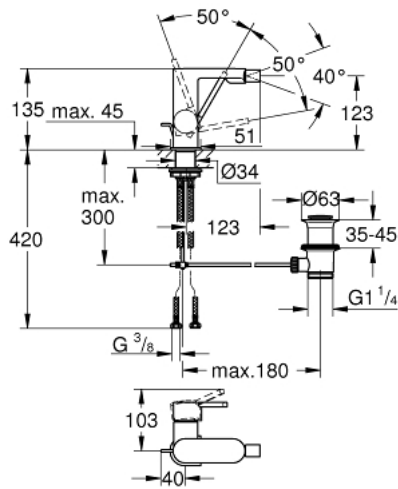

33 241 003 GROHE PLUS SINGLE-LEVER BIDET MIXER 1/2"

PRODUCT DESCRIPTION

- Tyc: Chrome
- single hole installation
- metal lever
- GROHE SilkMove 28 mm ceramic cartridge
- with temperature limiter
- GROHE LongLife finish
- rapid installation system
- ball-joint mousseur
- pop-up waste set 1 1/4"
- flexible connection hoses
- min. recommended pressure 1.0 bar

33 241 003 GROHE PLUS SINGLE-LEVER BIDET MIXER 1/2"

SPARE PARTS

- 1: Cartridge (Spare part-nr. 46963000)
- 2: Flow control set (Spare part-nr. 48470000)
- 3: Pop-up rod (Spare part-nr. 46739000)
- 4: Shank fastening assembly (Spare part-nr. 48384000)
- 5: Waste set 1 1/4" (Spare part-nr. 28910000)
- 5.1: Plug (Spare part-nr. 07182000)
- 5.2: Eccentric rod (Spare part-nr. 07052000)
- 6: Eccentric rod (Spare part-nr. 07341000)*
- * Optional accessories