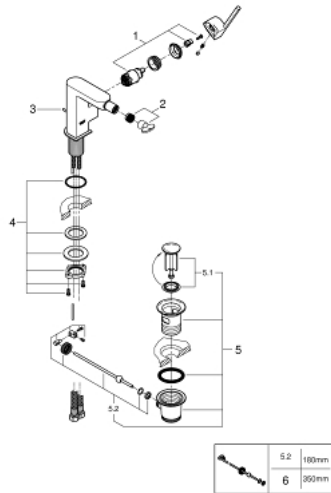

33 241 003 GROHE PLUS SINGLE-LEVER BIDET MIXER 1/2"

PRODUCT DESCRIPTION

- Tyc: Chrome
- single hole installation
- metal lever
- GROHE SilkMove 28 mm ceramic cartridge
- with temperature limiter
- GROHE LongLife finish
- rapid installation system
- ball-joint mousseur
- pop-up waste set 1 1/4"
- flexible connection hoses
- min. recommended pressure 1.0 bar

33 241 003 GROHE PLUS SINGLE-LEVER BIDET MIXER 1/2"

SPARE PARTS

- 1: Cartridge (Spare part-nr. 46963000)
- 2: Flow control set (Spare part-nr. 48470000)
- 3: Pop-up rod (Spare part-nr. 46739000)
- 4: Shank fastening assembly (Spare part-nr. 48384000)
- 5: Waste set 1 1/4" (Spare part-nr. 28910000)
- 5.1: Plug (Spare part-nr. 07182000)
- 5.2: Eccentric rod (Spare part-nr. 07052000)
- 6: Eccentric rod (Spare part-nr. 07341000)*
- * Optional accessories