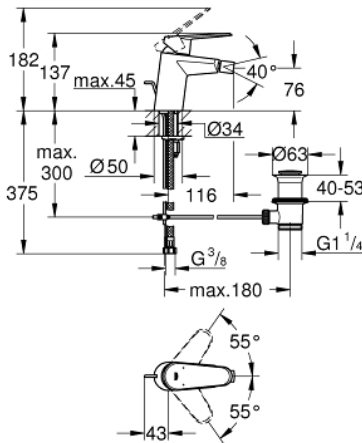

33 244 002 EURODISC COSMOPOLITAN SINGLE-LEVER BIDET MIXER 1/2" S-SIZE

PRODUCT DESCRIPTION

- Colour: chrome
- metal lever
- single hole installation
- GROHE SilkMove 35 mm ceramic cartridge
- adjustable flow rate limiter
- adjustable minimum flow rate 2.5 l/min
- GROHE LongLife finish
- GROHE EcoJoy - less water, perfect flow
- maximum flow rate (at 3 bar): 5 l/min
- GROHE FastFixation installation system with centering support
- ball-joint mousseur
- pop-up waste set 1 1/4"
- flexible connection hoses
- min. recommended pressure 1.0 bar
- optional temperature limiter ref. no. 46 375
- noise classification I in accordance with DIN 4109

33 244 002 EURODISC COSMOPOLITAN SINGLE-LEVER BIDET MIXER 1/2" S-SIZE

SPARE PARTS

- 1: Lever (Spare part-nr. 46738000)
 - 2: Cap (Spare part-nr. 46492000)
 - 3: Screw coupling (Spare part-nr. 46460000)
 - 4: Cartridge (Spare part-nr. 46374000)
 - 5: Pop-up rod (Spare part-nr. 46739000)
 - 6: Mousseur (Spare part-nr. 13998000)
 - 7: Shank mounting kit (Spare part-nr. 46645000)
 - 8: Waste set 1 1/4" (Spare part-nr. 28910000)
 - 8.1: Plug (Spare part-nr. 07182000)
 - 8.2: Eccentric rod (Spare part-nr. 07052000)
 - 9: Temperature limiter (Spare part-nr. 46375000)*
 - 10: Socket spanner (Spare part-nr. 19332000)*
 - 11: Mounting wrench (Spare part-nr. 19017000)*
 - 12: Eccentric rod (Spare part-nr. 07341000)*
- * Optional accessories