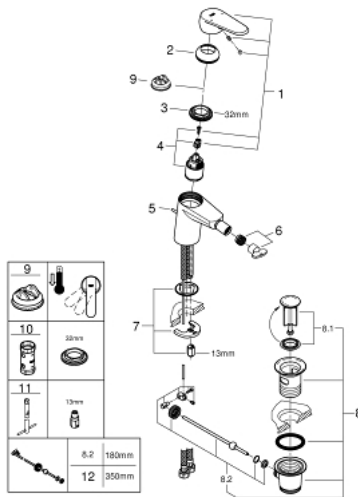

33 244 002 EURODISC COSMOPOLITAN SINGLE-LEVER BIDET MIXER 1/2" S-SIZE

PRODUCT DESCRIPTION

- Colour: chrome
- metal lever
- single hole installation
- GROHE SilkMove 35 mm ceramic cartridge
- adjustable flow rate limiter
- adjustable minimum flow rate 2.5 l/min
- GROHE LongLife finish
- GROHE EcoJoy - less water, perfect flow
- maximum flow rate (at 3 bar): 5 l/min
- GROHE FastFixation installation system with centering support
- ball-joint mousseur
- pop-up waste set 1 1/4"
- flexible connection hoses
- min. recommended pressure 1.0 bar
- optional temperature limiter ref. no. 46 375
- noise classification I in accordance with DIN 4109

33 244 002 EURODISC COSMOPOLITAN SINGLE-LEVER BIDET MIXER 1/2" S-SIZE

SPARE PARTS

- 1: Lever (Spare part-nr. 46738000)
 - 2: Cap (Spare part-nr. 46492000)
 - 3: Screw coupling (Spare part-nr. 46460000)
 - 4: Cartridge (Spare part-nr. 46374000)
 - 5: Pop-up rod (Spare part-nr. 46739000)
 - 6: Mousseur (Spare part-nr. 13998000)
 - 7: Shank mounting kit (Spare part-nr. 46645000)
 - 8: Waste set 1 1/4" (Spare part-nr. 28910000)
 - 8.1: Plug (Spare part-nr. 07182000)
 - 8.2: Eccentric rod (Spare part-nr. 07052000)
 - 9: Temperature limiter (Spare part-nr. 46375000)*
 - 10: Socket spanner (Spare part-nr. 19332000)*
 - 11: Mounting wrench (Spare part-nr. 19017000)*
 - 12: Eccentric rod (Spare part-nr. 07341000)*
- * Optional accessories