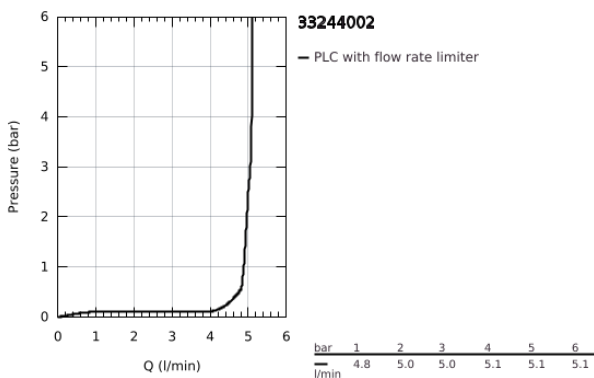

33 244 002 EURODISC COSMOPOLITAN SINGLE-LEVER BIDET MIXER 1/2" S-SIZE

PRODUCT DESCRIPTION

- Colour: chrome
- metal lever
- single hole installation
- GROHE SilkMove 35 mm ceramic cartridge
- adjustable flow rate limiter
- adjustable minimum flow rate 2.5 l/min
- GROHE LongLife finish
- GROHE EcoJoy - less water, perfect flow
- maximum flow rate (at 3 bar): 5 l/min
- GROHE FastFixation installation system with centering support
- ball-joint mousseur
- pop-up waste set 1 1/4"
- flexible connection hoses
- min. recommended pressure 1.0 bar
- optional temperature limiter ref. no. 46 375
- noise classification I in accordance with DIN 4109

33 244 002 EURODISC COSMOPOLITAN SINGLE-LEVER BIDET MIXER 1/2" S-SIZE

SPARE PARTS

- 1: Lever (Spare part-nr. 46738000)
 - 2: Cap (Spare part-nr. 46492000)
 - 3: Screw coupling (Spare part-nr. 46460000)
 - 4: Cartridge (Spare part-nr. 46374000)
 - 5: Pop-up rod (Spare part-nr. 46739000)
 - 6: Mousseur (Spare part-nr. 13998000)
 - 7: Shank mounting kit (Spare part-nr. 46645000)
 - 8: Waste set 1 1/4" (Spare part-nr. 28910000)
 - 8.1: Plug (Spare part-nr. 07182000)
 - 8.2: Eccentric rod (Spare part-nr. 07052000)
 - 9: Temperature limiter (Spare part-nr. 46375000)*
 - 10: Socket spanner (Spare part-nr. 19332000)*
 - 11: Mounting wrench (Spare part-nr. 19017000)*
 - 12: Eccentric rod (Spare part-nr. 07341000)*
- * Optional accessories