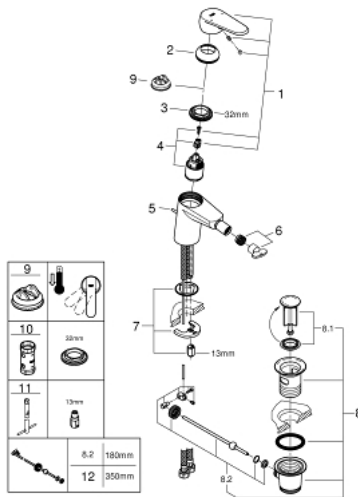

## 33 244 002 EURODISC COSMOPOLITAN SINGLE-LEVER BIDET MIXER 1/2" S-SIZE

### PRODUCT DESCRIPTION

- Tyc: Chrome
- metal lever
- single hole installation
- GROHE SilkMove 35 mm ceramic cartridge
- adjustable flow rate limiter
- adjustable minimum flow rate 2.5 l/min
- GROHE LongLife finish
- GROHE EcoJoy - Less water, perfect flow
- maximum flow rate (at 3 bar): 5 l/min
- GROHE FastFixation installation system with centering support
- ball-joint mousseur
- pop-up waste set 1 1/4"
- flexible connection hoses
- min. recommended pressure 1.0 bar
- optional temperature limiter ref. no. 46 375
- noise classification I in accordance with DIN 4109

### SPARE PARTS

- 1: Lever (Spare part-nr. 46738000)
  - 2: Cap (Spare part-nr. 46492000)
  - 3: Screw coupling (Spare part-nr. 46460000)
  - 4: Cartridge (Spare part-nr. 46374000)
  - 5: Pop-up rod (Spare part-nr. 46739000)
  - 6: Mousseur (Spare part-nr. 13998000)
  - 7: Shank mounting kit (Spare part-nr. 46645000)
  - 8: Waste set 1 1/4" (Spare part-nr. 28910000)
  - 8.1: Plug (Spare part-nr. 07182000)
  - 8.2: Eccentric rod (Spare part-nr. 07052000)
  - 9: Temperature limiter (Spare part-nr. 46375000)\*
  - 10: Socket spanner (Spare part-nr. 19332000)\*
  - 11: Mounting wrench (Spare part-nr. 19017000)\*
  - 12: Eccentric rod (Spare part-nr. 07341000)\*
- \* Optional accessories