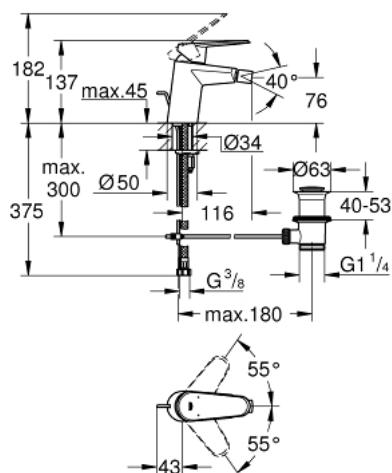

## 33 244 002 EURODISC COSMOPOLITAN SINGLE-LEVER BIDET MIXER 1/2" S-SIZE

### PRODUCT DESCRIPTION

- Tyc: Chrome
- metal lever
- single hole installation
- GROHE SilkMove 35 mm ceramic cartridge
- adjustable flow rate limiter
- adjustable minimum flow rate 2.5 l/min
- GROHE LongLife finish
- GROHE EcoJoy - Less water, perfect flow
- maximum flow rate (at 3 bar): 5 l/min
- GROHE FastFixation installation system with centering support
- ball-joint mousseur
- pop-up waste set 1 1/4"
- flexible connection hoses
- min. recommended pressure 1.0 bar
- optional temperature limiter ref. no. 46 375
- noise classification I in accordance with DIN 4109

### SPARE PARTS

- 1: Lever (Spare part-nr. 46738000)
  - 2: Cap (Spare part-nr. 46492000)
  - 3: Screw coupling (Spare part-nr. 46460000)
  - 4: Cartridge (Spare part-nr. 46374000)
  - 5: Pop-up rod (Spare part-nr. 46739000)
  - 6: Mousseur (Spare part-nr. 13998000)
  - 7: Shank mounting kit (Spare part-nr. 46645000)
  - 8: Waste set 1 1/4" (Spare part-nr. 28910000)
  - 8.1: Plug (Spare part-nr. 07182000)
  - 8.2: Eccentric rod (Spare part-nr. 07052000)
  - 9: Temperature limiter (Spare part-nr. 46375000)\*
  - 10: Socket spanner (Spare part-nr. 19332000)\*
  - 11: Mounting wrench (Spare part-nr. 19017000)\*
  - 12: Eccentric rod (Spare part-nr. 07341000)\*
- \* Optional accessories