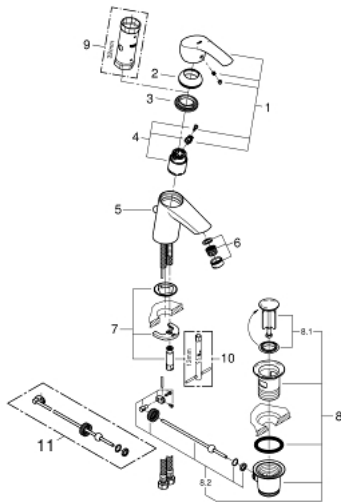

33 265 002 **EUROSMART BASIN MIXER 1/2"**
S-SIZE

PRODUCT DESCRIPTION

- Colour: chrome
- single hole installation
- metal lever
- GROHE SilkMove 35 mm ceramic cartridge
- adjustable flow rate limiter
- with temperature limiter
- GROHE LongLife finish
- GROHE EcoJoy - less water, perfect flow
- maximum flow rate (at 3 bar): 5 l/min
- GROHE FastFixation rapid installation system
- pop-up waste set 1 1/4"
- flexible connection hoses

33 265 002 **EUROSMART BASIN MIXER 1/2"**
S-SIZE

SPARE PARTS

- 1: Lever (Spare part-nr. 46897000)
 - 2: Cap (Spare part-nr. 46492000)
 - 3: Screw coupling (Spare part-nr. 46460000)
 - 4: Cartridge (Spare part-nr. 46374000)
 - 5: Pop-up rod (Spare part-nr. 06329000)
 - 6: Mousseur (Spare part-nr. 48159000)
 - 7: Shank mounting kit (Spare part-nr. 46671000)
 - 8: Waste set 1 1/4" (Spare part-nr. 28910000)
 - 8.1: Plug (Spare part-nr. 07182000)
 - 8.2: Eccentric rod (Spare part-nr. 07052000)
 - 9: Socket spanner (Spare part-nr. 19332000)*
 - 10: Mounting wrench (Spare part-nr. 19017000)*
 - 11: Eccentric rod (Spare part-nr. 07341000)*
- * Optional accessories