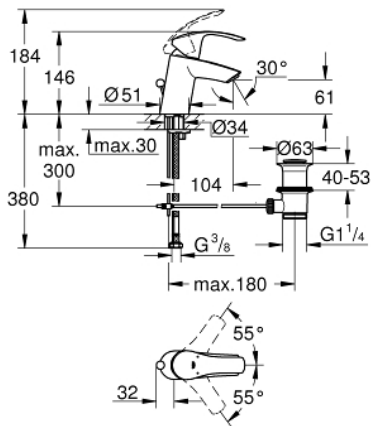

33 265 002 **EUROSMART BASIN MIXER 1/2"**
S-SIZE

PRODUCT DESCRIPTION

- Colour: chrome
- single hole installation
- metal lever
- GROHE SilkMove 35 mm ceramic cartridge
- adjustable flow rate limiter
- with temperature limiter
- GROHE LongLife finish
- GROHE EcoJoy - less water, perfect flow
- maximum flow rate (at 3 bar): 5 l/min
- GROHE FastFixation rapid installation system
- pop-up waste set 1 1/4"
- flexible connection hoses

33 265 002 **EUROSMART BASIN MIXER 1/2"**
S-SIZE

SPARE PARTS

- 1: Lever (Spare part-nr. 46897000)
 - 2: Cap (Spare part-nr. 46492000)
 - 3: Screw coupling (Spare part-nr. 46460000)
 - 4: Cartridge (Spare part-nr. 46374000)
 - 5: Pop-up rod (Spare part-nr. 06329000)
 - 6: Mousseur (Spare part-nr. 48159000)
 - 7: Shank mounting kit (Spare part-nr. 46671000)
 - 8: Waste set 1 1/4" (Spare part-nr. 28910000)
 - 8.1: Plug (Spare part-nr. 07182000)
 - 8.2: Eccentric rod (Spare part-nr. 07052000)
 - 9: Socket spanner (Spare part-nr. 19332000)*
 - 10: Mounting wrench (Spare part-nr. 19017000)*
 - 11: Eccentric rod (Spare part-nr. 07341000)*
- * Optional accessories