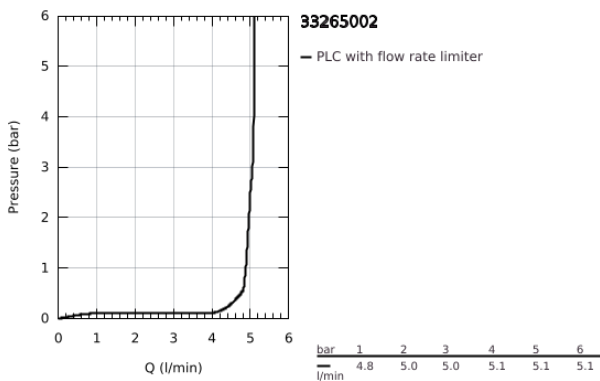

33 265 002 **EUROSMART BASIN MIXER 1/2"**
S-SIZE

PRODUCT DESCRIPTION

- Colour: chrome
- single hole installation
- metal lever
- GROHE SilkMove 35 mm ceramic cartridge
- adjustable flow rate limiter
- with temperature limiter
- GROHE LongLife finish
- GROHE EcoJoy - less water, perfect flow
- maximum flow rate (at 3 bar): 5 l/min
- GROHE FastFixation rapid installation system
- pop-up waste set 1 1/4"
- flexible connection hoses

33 265 002 **EUROSMART BASIN MIXER 1/2"**
S-SIZE

SPARE PARTS

- 1: Lever (Spare part-nr. 46897000)
 - 2: Cap (Spare part-nr. 46492000)
 - 3: Screw coupling (Spare part-nr. 46460000)
 - 4: Cartridge (Spare part-nr. 46374000)
 - 5: Pop-up rod (Spare part-nr. 06329000)
 - 6: Mousseur (Spare part-nr. 48159000)
 - 7: Shank mounting kit (Spare part-nr. 46671000)
 - 8: Waste set 1 1/4" (Spare part-nr. 28910000)
 - 8.1: Plug (Spare part-nr. 07182000)
 - 8.2: Eccentric rod (Spare part-nr. 07052000)
 - 9: Socket spanner (Spare part-nr. 19332000)*
 - 10: Mounting wrench (Spare part-nr. 19017000)*
 - 11: Eccentric rod (Spare part-nr. 07341000)*
- * Optional accessories