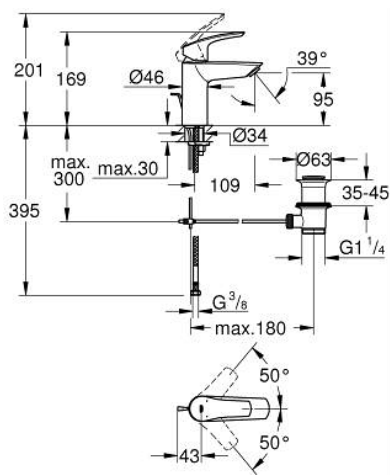

33 265 003 **EUROSMART BASIN MIXER 1/2"**
S-SIZE

PRODUCT DESCRIPTION

- Colour: chrome
- single hole installation
- metal lever
- GROHE SilkMove 28 mm ceramic cartridge
- adjustable flow rate limiter
- with temperature limiter
- GROHE LongLife finish
- GROHE EcoJoy - less water, perfect flow
- maximum flow rate (at 3 bar): 5 l/min
- Protected Water Ways no contact of water with lead or nickel inside the tap
- GROHE FastFixation rapid installation system
- flexible connection hoses
- pop-up waste set 1 1/4"
- professional exclusive