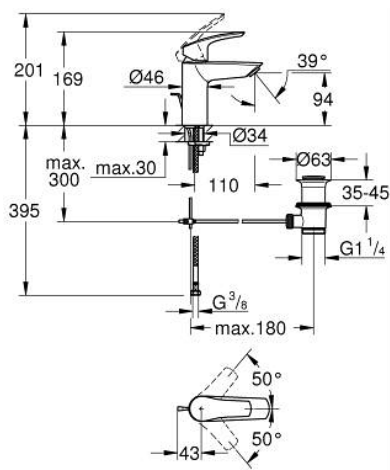

33 265 003 **EUROSMART BASIN MIXER 1/2"**  
**S-SIZE**

**PRODUCT DESCRIPTION**

- Colour: chrome
- single hole installation
- metal lever
- GROHE SilkMove 28 mm ceramic cartridge
- adjustable flow rate limiter
- with temperature limiter
- GROHE LongLife finish
- GROHE EcoJoy - less water, perfect flow
- maximum flow rate (at 3 bar): 5 l/min
- Protected Water Ways no contact of water with lead or nickel inside the tap
- GROHE FastFixation rapid installation system
- flexible connection hoses
- pop-up waste set 1 1/4"
- professional exclusive