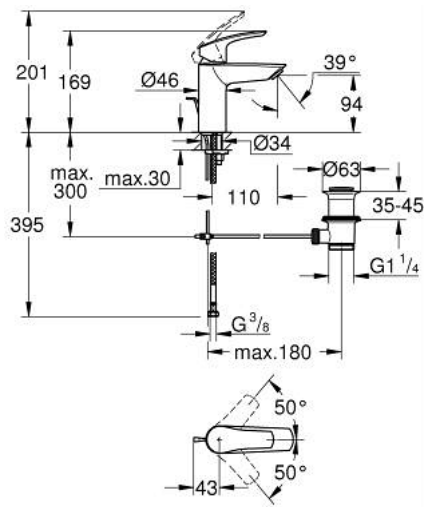

33 265 003 **EUROSMART BASIN MIXER 1/2"**
S-SIZE

PRODUCT DESCRIPTION

- Typ: Chrome
- single hole installation
- metal lever
- GROHE SilkMove 28 mm ceramic cartridge
- adjustable flow rate limiter
- with temperature limiter
- GROHE LongLife finish
- GROHE EcoJoy - Less water, perfect flow
- maximum flow rate (at 3 bar): 5 l/min
- Protected Water Ways no contact of water with lead or nickel inside the tap
- GROHE FastFixation rapid installation system
- flexible connection hoses
- pop-up waste set 1 1/4"
- professional exclusive