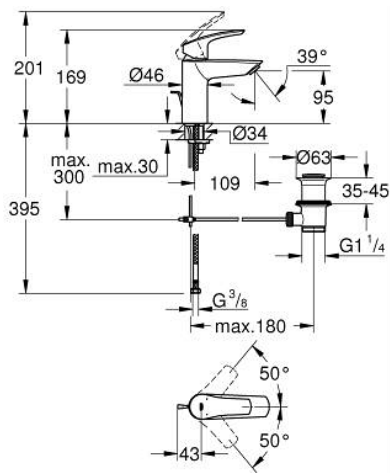

33 265 243 3 **EUROSMART BASIN MIXER 1/2"**
S-SIZE

PRODUCT DESCRIPTION

- Colour: matte black
- single hole installation
- metal lever
- GROHE SilkMove 28 mm ceramic cartridge
- adjustable flow rate limiter
- with temperature limiter
- GROHE EcoJoy - less water, perfect flow
- maximum flow rate (at 3 bar): 5 l/min
- Protected Water Ways no contact of water with lead or nickel inside the tap
- GROHE FastFixation rapid installation system
- flexible connection hoses
- pop-up waste set 1 1/4"
- professional exclusive

33 265 243 3 **EUROSMART BASIN MIXER 1/2"**
S-SIZE

SPARE PARTS

- 1: Lever (Spare part-nr. 485482430)
- 2: cap (Spare part-nr. 461162430)
- 3: Cartridge (Spare part-nr. 48518000)
- 4: lift rod (Spare part-nr. 659362430)
- 5: Mousseur (Spare part-nr. 481592430)
- 6: Shank mounting kit (Spare part-nr. 46645000)
- 7: Waste set 1 1/4" (Spare part-nr. 289102430)
- 7.1: Plug (Spare part-nr. 071822430)
- 7.2: Eccentric rod (Spare part-nr. 07052000)
- 8: Mounting wrench (Spare part-nr. 19017000)*
- 9: Eccentric rod (Spare part-nr. 07341000)*
- * Optional accessories