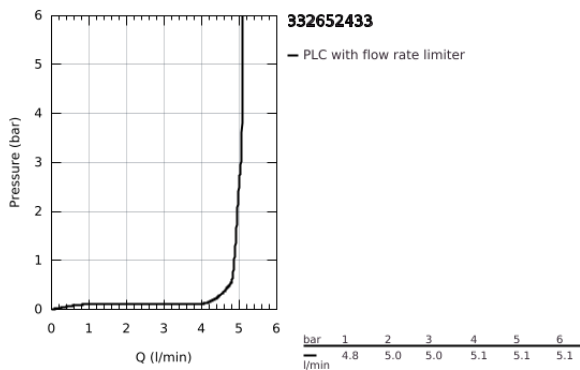

33 265 243 3 **EUROSMART BASIN MIXER 1/2"**
S-SIZE

PRODUCT DESCRIPTION

- Colour: matte black
- single hole installation
- metal lever
- GROHE SilkMove 28 mm ceramic cartridge
- adjustable flow rate limiter
- with temperature limiter
- GROHE EcoJoy - less water, perfect flow
- maximum flow rate (at 3 bar): 5 l/min
- Protected Water Ways no contact of water with lead or nickel inside the tap
- GROHE FastFixation rapid installation system
- flexible connection hoses
- pop-up waste set 1 1/4"
- professional exclusive

33 265 243 3 **EUROSMART BASIN MIXER 1/2"**
S-SIZE

SPARE PARTS

- 1: Lever (Spare part-nr. 485482430)
- 2: cap (Spare part-nr. 461162430)
- 3: Cartridge (Spare part-nr. 48518000)
- 4: lift rod (Spare part-nr. 659362430)
- 5: Mousseur (Spare part-nr. 481592430)
- 6: Shank mounting kit (Spare part-nr. 46645000)
- 7: Waste set 1 1/4" (Spare part-nr. 289102430)
- 7.1: Plug (Spare part-nr. 071822430)
- 7.2: Eccentric rod (Spare part-nr. 07052000)
- 8: Mounting wrench (Spare part-nr. 19017000)*
- 9: Eccentric rod (Spare part-nr. 07341000)*
- * Optional accessories