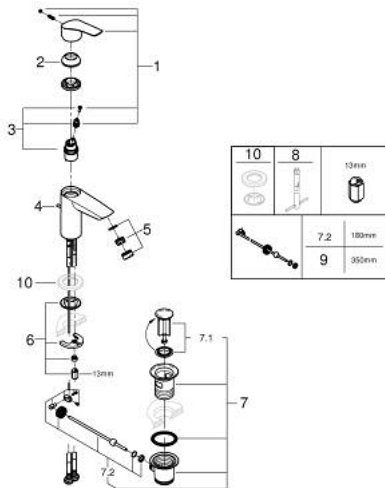

33 265 243 3 **EUROSMART BASIN MIXER 1/2"**
S-SIZE

PRODUCT DESCRIPTION

- Colour: matte black
- single hole installation
- metal lever
- GROHE SilkMove 28 mm ceramic cartridge
- adjustable flow rate limiter
- with temperature limiter
- GROHE EcoJoy - less water, perfect flow
- maximum flow rate (at 3 bar): 5 l/min
- Protected Water Ways no contact of water with lead or nickel inside the tap
- GROHE FastFixation rapid installation system
- flexible connection hoses
- pop-up waste set 1 1/4"
- professional exclusive

33 265 243 3 **EUROSMART BASIN MIXER 1/2"**
S-SIZE

SPARE PARTS

- 1: Lever (Spare part-nr. 485482430)
- 2: cap (Spare part-nr. 461162430)
- 3: Cartridge (Spare part-nr. 48518000)
- 4: lift rod (Spare part-nr. 659362430)
- 5: Mousseur (Spare part-nr. 481592430)
- 6: Shank mounting kit (Spare part-nr. 46645000)
- 7: Waste set 1 1/4" (Spare part-nr. 289102430)
- 7.1: Plug (Spare part-nr. 071822430)
- 7.2: Eccentric rod (Spare part-nr. 07052000)
- 8: Mounting wrench (Spare part-nr. 19017000)*
- 9: Eccentric rod (Spare part-nr. 07341000)*
- * Optional accessories