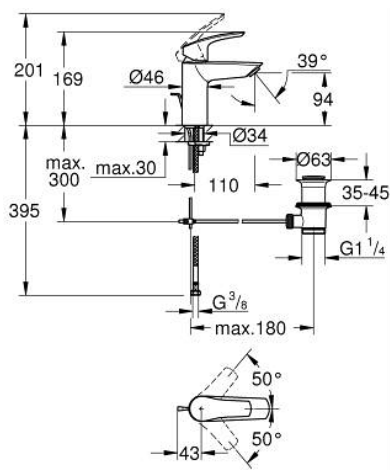

33 265 243 3 **EUROSMART BASIN MIXER 1/2"**
S-SIZE

PRODUCT DESCRIPTION

- Colour: matte black
- single hole installation
- metal lever
- GROHE SilkMove 28 mm ceramic cartridge
- adjustable flow rate limiter
- with temperature limiter
- GROHE EcoJoy - less water, perfect flow
- maximum flow rate (at 3 bar): 5 l/min
- Protected Water Ways no contact of water with lead or nickel inside the tap
- GROHE FastFixation rapid installation system
- flexible connection hoses
- pop-up waste set 1 1/4"
- professional exclusive

33 265 243 3 **EUROSMART BASIN MIXER 1/2"**
S-SIZE

SPARE PARTS

- 1: Lever (Spare part-nr. 485482430)
- 2: cap (Spare part-nr. 461162430)
- 3: Cartridge (Spare part-nr. 48518000)
- 4: lift rod (Spare part-nr. 659362430)
- 5: Mousseur (Spare part-nr. 481592430)
- 6: Shank mounting kit (Spare part-nr. 46645000)
- 7: Waste set 1 1/4" (Spare part-nr. 289102430)
- 7.1: Plug (Spare part-nr. 071822430)
- 7.2: Eccentric rod (Spare part-nr. 07052000)
- 8: Mounting wrench (Spare part-nr. 19017000)*
- 9: Eccentric rod (Spare part-nr. 07341000)*
- * Optional accessories