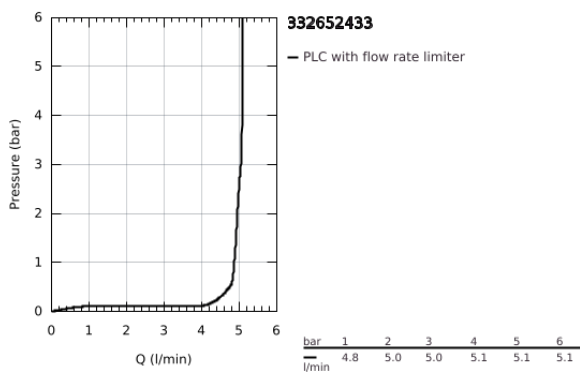

33 265 243 3 **EUROSMART BASIN MIXER 1/2"**
S-SIZE

PRODUCT DESCRIPTION

- Colour: matte black
- single hole installation
- metal lever
- GROHE SilkMove 28 mm ceramic cartridge
- adjustable flow rate limiter
- with temperature limiter
- GROHE EcoJoy - less water, perfect flow
- maximum flow rate (at 3 bar): 5 l/min
- Protected Water Ways no contact of water with lead or nickel inside the tap
- GROHE FastFixation rapid installation system
- flexible connection hoses
- pop-up waste set 1 1/4"
- professional exclusive

33 265 243 3 **EUROSMART BASIN MIXER 1/2"**
S-SIZE

SPARE PARTS

- 1: Lever (Spare part-nr. 485482430)
- 2: cap (Spare part-nr. 461162430)
- 3: Cartridge (Spare part-nr. 48518000)
- 4: lift rod (Spare part-nr. 659362430)
- 5: Mousseur (Spare part-nr. 481592430)
- 6: Shank mounting kit (Spare part-nr. 46645000)
- 7: Waste set 1 1/4" (Spare part-nr. 289102430)
- 7.1: Plug (Spare part-nr. 071822430)
- 7.2: Eccentric rod (Spare part-nr. 07052000)
- 8: Mounting wrench (Spare part-nr. 19017000)*
- 9: Eccentric rod (Spare part-nr. 07341000)*
- * Optional accessories