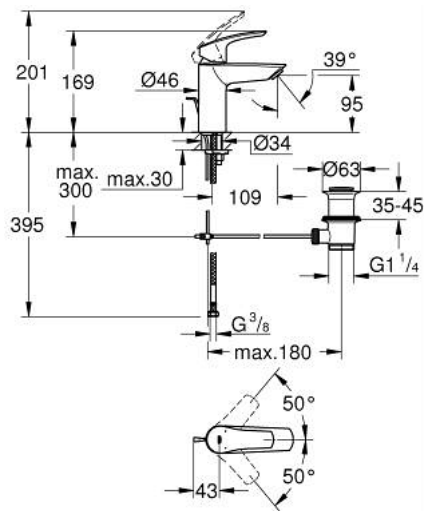

33 265 243 3 **EUROSMART BASIN MIXER 1/2"**
S-SIZE

PRODUCT DESCRIPTION

- Tyc: matte black
- single hole installation
- metal lever
- GROHE SilkMove 28 mm ceramic cartridge
- adjustable flow rate limiter
- with temperature limiter
- GROHE EcoJoy - Less water, perfect flow
- maximum flow rate (at 3 bar): 5 l/min
- Protected Water Ways no contact of water with lead or nickel inside the tap
- GROHE FastFixation rapid installation system
- flexible connection hoses
- pop-up waste set 1 1/4"
- professional exclusive

33 265 243 3 **EUROSMART BASIN MIXER 1/2"**
S-SIZE

SPARE PARTS

- 1: Lever (Spare part-nr. 485482430)
- 2: cap (Spare part-nr. 461162430)
- 3: Cartridge (Spare part-nr. 48518000)
- 4: lift rod (Spare part-nr. 659362430)
- 5: Mousseur (Spare part-nr. 481592430)
- 6: Shank mounting kit (Spare part-nr. 46645000)
- 7: Waste set 1 1/4" (Spare part-nr. 289102430)
- 7.1: Plug (Spare part-nr. 071822430)
- 7.2: Eccentric rod (Spare part-nr. 07052000)
- 8: Mounting wrench (Spare part-nr. 19017000)*
- 9: Eccentric rod (Spare part-nr. 07341000)*
- * Optional accessories