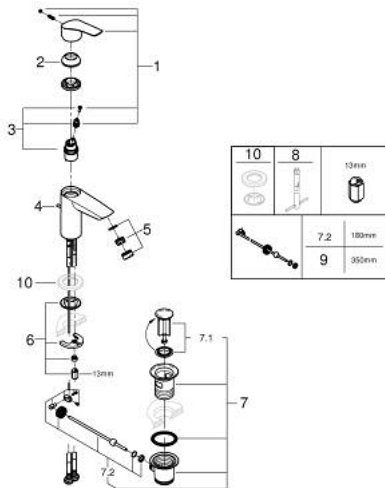

33 265 243 3 **EUROSMART BASIN MIXER 1/2"**
S-SIZE

PRODUCT DESCRIPTION

- Tyc: matte black
- single hole installation
- metal lever
- GROHE SilkMove 28 mm ceramic cartridge
- adjustable flow rate limiter
- with temperature limiter
- GROHE EcoJoy - Less water, perfect flow
- maximum flow rate (at 3 bar): 5 l/min
- Protected Water Ways no contact of water with lead or nickel inside the tap
- GROHE FastFixation rapid installation system
- flexible connection hoses
- pop-up waste set 1 1/4"
- professional exclusive

33 265 243 3 **EUROSMART BASIN MIXER 1/2"**
S-SIZE

SPARE PARTS

- 1: Lever (Spare part-nr. 485482430)
- 2: cap (Spare part-nr. 461162430)
- 3: Cartridge (Spare part-nr. 48518000)
- 4: lift rod (Spare part-nr. 659362430)
- 5: Mousseur (Spare part-nr. 481592430)
- 6: Shank mounting kit (Spare part-nr. 46645000)
- 7: Waste set 1 1/4" (Spare part-nr. 289102430)
- 7.1: Plug (Spare part-nr. 071822430)
- 7.2: Eccentric rod (Spare part-nr. 07052000)
- 8: Mounting wrench (Spare part-nr. 19017000)*
- 9: Eccentric rod (Spare part-nr. 07341000)*
- * Optional accessories