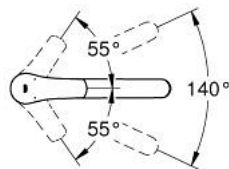

33 281 003 EUROSMART SINGLE-LEVER SINK MIXER 1/2"

PRODUCT DESCRIPTION

- Colour: chrome
- low spout
- single hole installation
- GROHE LongLife finish
- GROHE SilkMove 35 mm ceramic cartridge
- integrated temperature limiter
- adjustable flow rate limiter
- swivel cast spout
- swivel area 140°
- Protected Water Ways no contact of water with lead or nickel inside the tap
- Easy Release Aerator for tool free replacement
- flexible connection hoses 3/8"
- metal fixation set
- maximum flow rate (at 3 bar): 11 l/min
- min. recommended pressure 1.0 bar
- professional exclusive

33 281 003 EUROSMART SINGLE-LEVER SINK MIXER 1/2"

SPARE PARTS

- 1: Lever (Spare part-nr. 48530000)
 - 2: Cap (Spare part-nr. 46492000)
 - 3: Screw ring (Spare part-nr. 46815000)
 - 4: Cartridge (Spare part-nr. 46374000)
 - 5: Flow straightener (Spare part-nr. 48356000)
 - 6: Shank fastening assembly (Spare part-nr. 48384000)
 - 7: Support plate (Spare part-nr. 05334000)
 - 8: Socket spanner (Spare part-nr. 19332000)*
- * Optional accessories