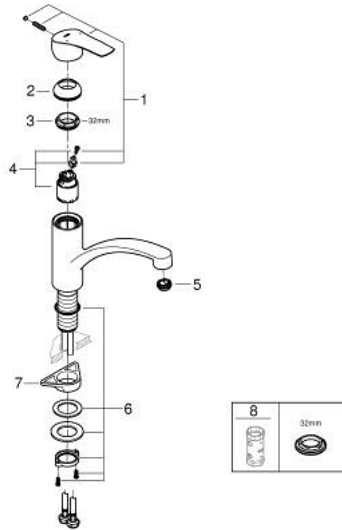

33 281 003 EUROSMART SINGLE-LEVER SINK MIXER 1/2"

PRODUCT DESCRIPTION

- Colour: chrome
- low spout
- single hole installation
- GROHE LongLife finish
- GROHE SilkMove 35 mm ceramic cartridge
- integrated temperature limiter
- adjustable flow rate limiter
- swivel cast spout
- swivel area 140°
- Protected Water Ways no contact of water with lead or nickel inside the tap
- Easy Release Aerator for tool free replacement
- flexible connection hoses 3/8"
- metal fixation set
- maximum flow rate (at 3 bar): 11 l/min
- min. recommended pressure 1.0 bar
- professional exclusive

33 281 003 EUROSMART SINGLE-LEVER SINK MIXER 1/2"

SPARE PARTS

- 1: Lever (Spare part-nr. 48530000)
 - 2: Cap (Spare part-nr. 46492000)
 - 3: Screw ring (Spare part-nr. 46815000)
 - 4: Cartridge (Spare part-nr. 46374000)
 - 5: Flow straightener (Spare part-nr. 48356000)
 - 6: Shank fastening assembly (Spare part-nr. 48384000)
 - 7: Support plate (Spare part-nr. 05334000)
 - 8: Socket spanner (Spare part-nr. 19332000)*
- * Optional accessories