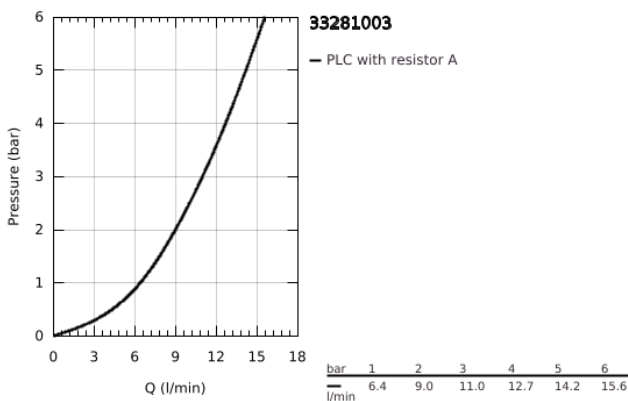

33 281 003 EUROSMART SINGLE-LEVER SINK MIXER 1/2"

PRODUCT DESCRIPTION

- Colour: chrome
- low spout
- single hole installation
- GROHE LongLife finish
- GROHE SilkMove 35 mm ceramic cartridge
- integrated temperature limiter
- adjustable flow rate limiter
- swivel cast spout
- swivel area 140°
- Protected Water Ways no contact of water with lead or nickel inside the tap
- Easy Release Aerator for tool free replacement
- flexible connection hoses 3/8"
- metal fixation set
- maximum flow rate (at 3 bar): 11 l/min
- min. recommended pressure 1.0 bar
- professional exclusive

33 281 003 EUROSMART SINGLE-LEVER SINK MIXER 1/2"

SPARE PARTS

- 1: Lever (Spare part-nr. 48530000)
 - 2: Cap (Spare part-nr. 46492000)
 - 3: Screw ring (Spare part-nr. 46815000)
 - 4: Cartridge (Spare part-nr. 46374000)
 - 5: Flow straightener (Spare part-nr. 48356000)
 - 6: Shank fastening assembly (Spare part-nr. 48384000)
 - 7: Support plate (Spare part-nr. 05334000)
 - 8: Socket spanner (Spare part-nr. 19332000)*
- * Optional accessories