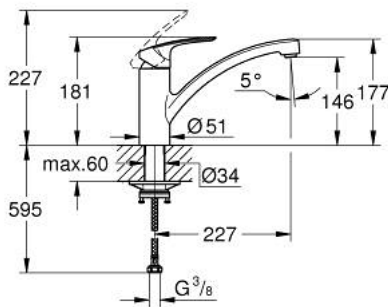

33 281 003 EUROSMART SINGLE-LEVER SINK MIXER 1/2"

PRODUCT DESCRIPTION

- Colour: chrome
- low spout
- single hole installation
- GROHE LongLife finish
- GROHE SilkMove 35 mm ceramic cartridge
- integrated temperature limiter
- adjustable flow rate limiter
- swivel cast spout
- swivel area 140°
- Protected Water Ways no contact of water with lead or nickel inside the tap
- Easy Release Aerator for tool free replacement
- flexible connection hoses 3/8"
- metal fixation set
- maximum flow rate (at 3 bar): 11 l/min
- min. recommended pressure 1.0 bar
- professional exclusive

33 281 003 EUROSMART SINGLE-LEVER SINK MIXER 1/2"

SPARE PARTS

- 1: Lever (Spare part-nr. 48530000)
 - 2: Cap (Spare part-nr. 46492000)
 - 3: Screw ring (Spare part-nr. 46815000)
 - 4: Cartridge (Spare part-nr. 46374000)
 - 5: Flow straightener (Spare part-nr. 48356000)
 - 6: Shank fastening assembly (Spare part-nr. 48384000)
 - 7: Support plate (Spare part-nr. 05334000)
 - 8: Socket spanner (Spare part-nr. 19332000)*
- * Optional accessories