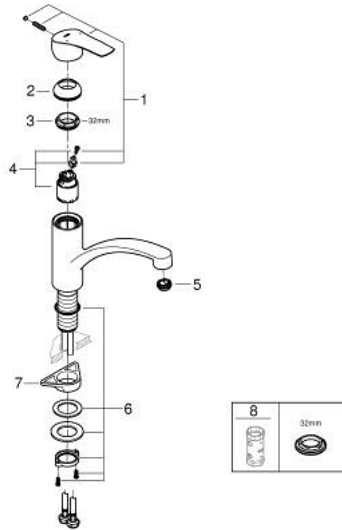

33 281 003 EUROSMART SINGLE-LEVER SINK MIXER 1/2"

PRODUCT DESCRIPTION

- Tyc: Chrome
- low spout
- single hole installation
- GROHE LongLife finish
- GROHE SilkMove 35 mm ceramic cartridge
- integrated temperature limiter
- adjustable flow rate limiter
- swivel cast spout
- swivel area 140°
- Protected Water Ways no contact of water with lead or nickel inside the tap
- Easy Release Aerator for tool free replacement
- flexible connection hoses 3/8"
- metal fixation set
- maximum flow rate (at 3 bar): 11 l/min
- min. recommended pressure 1.0 bar
- professional exclusive

33 281 003 EUROSMART SINGLE-LEVER SINK MIXER 1/2"

SPARE PARTS

- 1: Lever (Spare part-nr. 48530000)
 - 2: Cap (Spare part-nr. 46492000)
 - 3: Screw ring (Spare part-nr. 46815000)
 - 4: Cartridge (Spare part-nr. 46374000)
 - 5: Flow straightener (Spare part-nr. 48356000)
 - 6: Shank fastening assembly (Spare part-nr. 48384000)
 - 7: Support plate (Spare part-nr. 05334000)
 - 8: Socket spanner (Spare part-nr. 19332000)*
- * Optional accessories