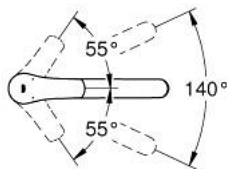

33 281 003 EUROSMART SINGLE-LEVER SINK MIXER 1/2"

PRODUCT DESCRIPTION

- Tyc: Chrome
- low spout
- single hole installation
- GROHE LongLife finish
- GROHE SilkMove 35 mm ceramic cartridge
- integrated temperature limiter
- adjustable flow rate limiter
- swivel cast spout
- swivel area 140°
- Protected Water Ways no contact of water with lead or nickel inside the tap
- Easy Release Aerator for tool free replacement
- flexible connection hoses 3/8"
- metal fixation set
- maximum flow rate (at 3 bar): 11 l/min
- min. recommended pressure 1.0 bar
- professional exclusive

33 281 003 EUROSMART SINGLE-LEVER SINK MIXER 1/2"

SPARE PARTS

- 1: Lever (Spare part-nr. 48530000)
 - 2: Cap (Spare part-nr. 46492000)
 - 3: Screw ring (Spare part-nr. 46815000)
 - 4: Cartridge (Spare part-nr. 46374000)
 - 5: Flow straightener (Spare part-nr. 48356000)
 - 6: Shank fastening assembly (Spare part-nr. 48384000)
 - 7: Support plate (Spare part-nr. 05334000)
 - 8: Socket spanner (Spare part-nr. 19332000)*
- * Optional accessories