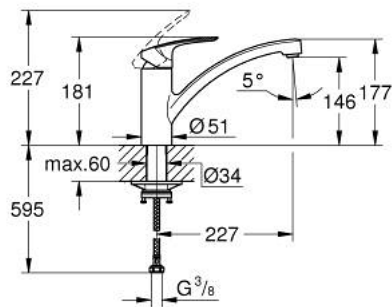

33 281 003 EUROSMART SINGLE-LEVER SINK MIXER 1/2"

PRODUCT DESCRIPTION

- Tyc: Chrome
- low spout
- single hole installation
- GROHE LongLife finish
- GROHE SilkMove 35 mm ceramic cartridge
- integrated temperature limiter
- adjustable flow rate limiter
- swivel cast spout
- swivel area 140°
- Protected Water Ways no contact of water with lead or nickel inside the tap
- Easy Release Aerator for tool free replacement
- flexible connection hoses 3/8"
- metal fixation set
- maximum flow rate (at 3 bar): 11 l/min
- min. recommended pressure 1.0 bar
- professional exclusive

33 281 003 EUROSMART SINGLE-LEVER SINK MIXER 1/2"

SPARE PARTS

- 1: Lever (Spare part-nr. 48530000)
 - 2: Cap (Spare part-nr. 46492000)
 - 3: Screw ring (Spare part-nr. 46815000)
 - 4: Cartridge (Spare part-nr. 46374000)
 - 5: Flow straightener (Spare part-nr. 48356000)
 - 6: Shank fastening assembly (Spare part-nr. 48384000)
 - 7: Support plate (Spare part-nr. 05334000)
 - 8: Socket spanner (Spare part-nr. 19332000)*
- * Optional accessories