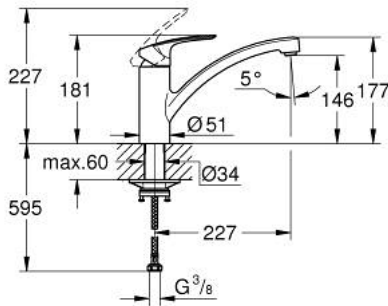

33 281 243 3 EUROSMART SINGLE-LEVER SINK MIXER 1/2"

PRODUCT DESCRIPTION

- Colour: matte black
- low spout
- single hole installation
- GROHE SilkMove 35 mm ceramic cartridge
- integrated temperature limiter
- adjustable flow rate limiter
- swivel cast spout
- swivel area 140°
- Protected Water Ways no contact of water with lead or nickel inside the tap
- Easy Release Aerator for tool free replacement
- flexible connection hoses 3/8"
- metal fixation set
- maximum flow rate (at 3 bar): 11 l/min
- min. recommended pressure 1.0 bar
- professional exclusive