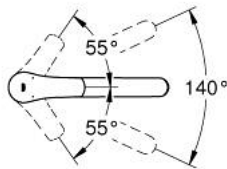

33 281 243 3 EUROSMART SINGLE-LEVER SINK MIXER 1/2"

PRODUCT DESCRIPTION

- Colour: matte black
- low spout
- single hole installation
- GROHE SilkMove 35 mm ceramic cartridge
- integrated temperature limiter
- adjustable flow rate limiter
- swivel cast spout
- swivel area 140°
- Protected Water Ways no contact of water with lead or nickel inside the tap
- Easy Release Aerator for tool free replacement
- flexible connection hoses 3/8"
- metal fixation set
- maximum flow rate (at 3 bar): 11 l/min
- min. recommended pressure 1.0 bar
- professional exclusive