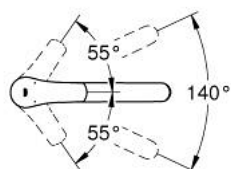

33 281 243 3 EUROSMART SINGLE-LEVER SINK MIXER 1/2"

PRODUCT DESCRIPTION

- Tyc: matte black
- low spout
- single hole installation
- GROHE SilkMove 35 mm ceramic cartridge
- integrated temperature limiter
- adjustable flow rate limiter
- swivel cast spout
- swivel area 140°
- Protected Water Ways no contact of water with lead or nickel inside the tap
- Easy Release Aerator for tool free replacement
- flexible connection hoses 3/8"
- metal fixation set
- maximum flow rate (at 3 bar): 11 l/min
- min. recommended pressure 1.0 bar
- professional exclusive