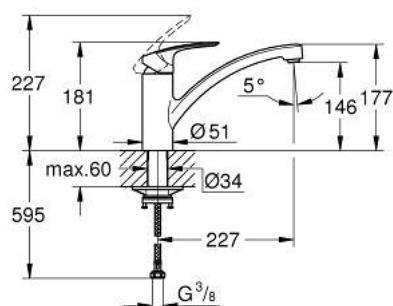

33 281 243 3 EUROSMART SINGLE-LEVER SINK MIXER 1/2"

PRODUCT DESCRIPTION

- Tyc: matte black
- low spout
- single hole installation
- GROHE SilkMove 35 mm ceramic cartridge
- integrated temperature limiter
- adjustable flow rate limiter
- swivel cast spout
- swivel area 140°
- Protected Water Ways no contact of water with lead or nickel inside the tap
- Easy Release Aerator for tool free replacement
- flexible connection hoses 3/8"
- metal fixation set
- maximum flow rate (at 3 bar): 11 l/min
- min. recommended pressure 1.0 bar
- professional exclusive