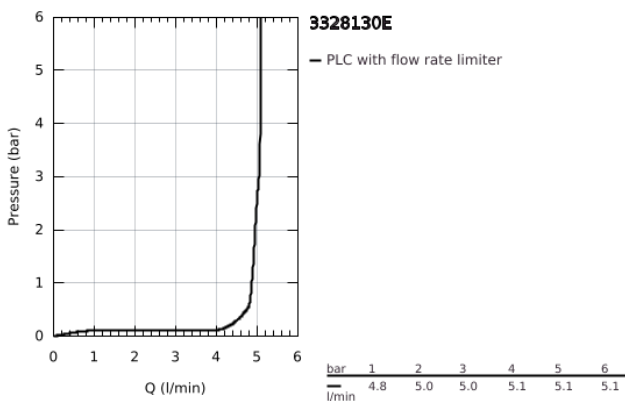

33 281 30E EUROSMART SINGLE-LEVER SINK MIXER 1/2"

PRODUCT DESCRIPTION

- Colour: chrome
- low spout
- single hole installation
- GROHE LongLife finish
- GROHE SilkMove 35 mm ceramic cartridge
- integrated temperature limiter
- adjustable flow rate limiter
- swivel cast spout
- swivel area 140°
- Protected Water Ways no contact of water with lead or nickel inside the tap
- GROHE EcoJoy - less water, perfect flow
- flexible connection hoses 3/8"
- metal fixation set
- maximum flow rate (at 3 bar): 5 l/min
- min. recommended pressure 1.0 bar
- professional exclusive

33 281 30E EUROSMART SINGLE-LEVER SINK MIXER 1/2"

SPARE PARTS

- 1: Lever (Spare part-nr. 48530000)
 - 2: Cap (Spare part-nr. 46492000)
 - 3: Screw ring (Spare part-nr. 46815000)
 - 4: Cartridge (Spare part-nr. 46374000)
 - 5: Flow straightener (Spare part-nr. 48377000)
 - 6: Shank fastening assembly (Spare part-nr. 48384000)
 - 7: Support plate (Spare part-nr. 05334000)
 - 8: Socket spanner (Spare part-nr. 19332000)*
- * Optional accessories