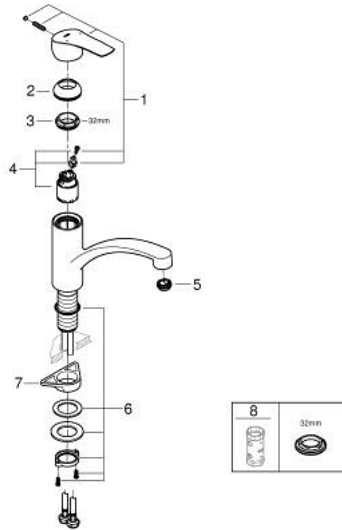

33 281 30E EUROSMART SINGLE-LEVER SINK MIXER 1/2"

PRODUCT DESCRIPTION

- Colour: chrome
- low spout
- single hole installation
- GROHE LongLife finish
- GROHE SilkMove 35 mm ceramic cartridge
- integrated temperature limiter
- adjustable flow rate limiter
- swivel cast spout
- swivel area 140°
- Protected Water Ways no contact of water with lead or nickel inside the tap
- GROHE EcoJoy - less water, perfect flow
- flexible connection hoses 3/8"
- metal fixation set
- maximum flow rate (at 3 bar): 5 l/min
- min. recommended pressure 1.0 bar
- professional exclusive

33 281 30E EUROSMART SINGLE-LEVER SINK MIXER 1/2"

SPARE PARTS

- 1: Lever (Spare part-nr. 48530000)
 - 2: Cap (Spare part-nr. 46492000)
 - 3: Screw ring (Spare part-nr. 46815000)
 - 4: Cartridge (Spare part-nr. 46374000)
 - 5: Flow straightener (Spare part-nr. 48377000)
 - 6: Shank fastening assembly (Spare part-nr. 48384000)
 - 7: Support plate (Spare part-nr. 05334000)
 - 8: Socket spanner (Spare part-nr. 19332000)*
- * Optional accessories