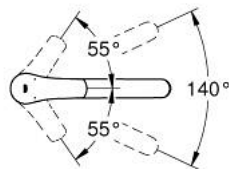

33 281 30E EUROSMART SINGLE-LEVER SINK MIXER 1/2"

PRODUCT DESCRIPTION

- Colour: chrome
- low spout
- single hole installation
- GROHE LongLife finish
- GROHE SilkMove 35 mm ceramic cartridge
- integrated temperature limiter
- adjustable flow rate limiter
- swivel cast spout
- swivel area 140°
- Protected Water Ways no contact of water with lead or nickel inside the tap
- GROHE EcoJoy - less water, perfect flow
- flexible connection hoses 3/8"
- metal fixation set
- maximum flow rate (at 3 bar): 5 l/min
- min. recommended pressure 1.0 bar
- professional exclusive

33 281 30E EUROSMART SINGLE-LEVER SINK MIXER 1/2"

SPARE PARTS

- 1: Lever (Spare part-nr. 48530000)
 - 2: Cap (Spare part-nr. 46492000)
 - 3: Screw ring (Spare part-nr. 46815000)
 - 4: Cartridge (Spare part-nr. 46374000)
 - 5: Flow straightener (Spare part-nr. 48377000)
 - 6: Shank fastening assembly (Spare part-nr. 48384000)
 - 7: Support plate (Spare part-nr. 05334000)
 - 8: Socket spanner (Spare part-nr. 19332000)*
- * Optional accessories