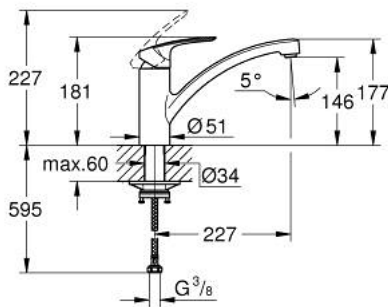

33 281 30E EUROSMART SINGLE-LEVER SINK MIXER 1/2"

PRODUCT DESCRIPTION

- Colour: chrome
- low spout
- single hole installation
- GROHE LongLife finish
- GROHE SilkMove 35 mm ceramic cartridge
- integrated temperature limiter
- adjustable flow rate limiter
- swivel cast spout
- swivel area 140°
- Protected Water Ways no contact of water with lead or nickel inside the tap
- GROHE EcoJoy - less water, perfect flow
- flexible connection hoses 3/8"
- metal fixation set
- maximum flow rate (at 3 bar): 5 l/min
- min. recommended pressure 1.0 bar
- professional exclusive

33 281 30E EUROSMART SINGLE-LEVER SINK MIXER 1/2"

SPARE PARTS

- 1: Lever (Spare part-nr. 48530000)
 - 2: Cap (Spare part-nr. 46492000)
 - 3: Screw ring (Spare part-nr. 46815000)
 - 4: Cartridge (Spare part-nr. 46374000)
 - 5: Flow straightener (Spare part-nr. 48377000)
 - 6: Shank fastening assembly (Spare part-nr. 48384000)
 - 7: Support plate (Spare part-nr. 05334000)
 - 8: Socket spanner (Spare part-nr. 19332000)*
- * Optional accessories