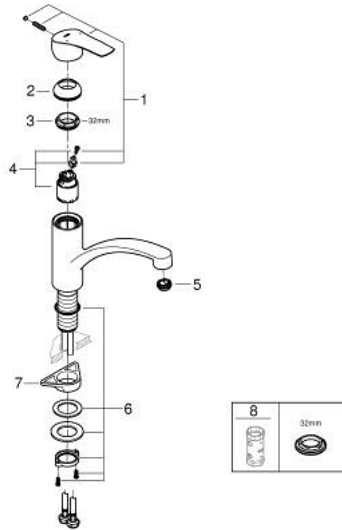

33 281 30E EUROSMART SINGLE-LEVER SINK MIXER 1/2"

PRODUCT DESCRIPTION

- Tyc: Chrome
- low spout
- single hole installation
- GROHE LongLife finish
- GROHE SilkMove 35 mm ceramic cartridge
- integrated temperature limiter
- adjustable flow rate limiter
- swivel cast spout
- swivel area 140°
- Protected Water Ways no contact of water with lead or nickel inside the tap
- GROHE EcoJoy - Less water, perfect flow
- flexible connection hoses 3/8"
- metal fixation set
- maximum flow rate (at 3 bar): 5 l/min
- min. recommended pressure 1.0 bar
- professional exclusive

33 281 30E EUROSMART SINGLE-LEVER SINK MIXER 1/2"

SPARE PARTS

- 1: Lever (Spare part-nr. 48530000)
 - 2: Cap (Spare part-nr. 46492000)
 - 3: Screw ring (Spare part-nr. 46815000)
 - 4: Cartridge (Spare part-nr. 46374000)
 - 5: Flow straightener (Spare part-nr. 48377000)
 - 6: Shank fastening assembly (Spare part-nr. 48384000)
 - 7: Support plate (Spare part-nr. 05334000)
 - 8: Socket spanner (Spare part-nr. 19332000)*
- * Optional accessories