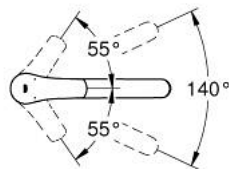

33 281 30E EUROSMART SINGLE-LEVER SINK MIXER 1/2"

PRODUCT DESCRIPTION

- Tyc: Chrome
- low spout
- single hole installation
- GROHE LongLife finish
- GROHE SilkMove 35 mm ceramic cartridge
- integrated temperature limiter
- adjustable flow rate limiter
- swivel cast spout
- swivel area 140°
- Protected Water Ways no contact of water with lead or nickel inside the tap
- GROHE EcoJoy - Less water, perfect flow
- flexible connection hoses 3/8"
- metal fixation set
- maximum flow rate (at 3 bar): 5 l/min
- min. recommended pressure 1.0 bar
- professional exclusive

33 281 30E EUROSMART SINGLE-LEVER SINK MIXER 1/2"

SPARE PARTS

- 1: Lever (Spare part-nr. 48530000)
 - 2: Cap (Spare part-nr. 46492000)
 - 3: Screw ring (Spare part-nr. 46815000)
 - 4: Cartridge (Spare part-nr. 46374000)
 - 5: Flow straightener (Spare part-nr. 48377000)
 - 6: Shank fastening assembly (Spare part-nr. 48384000)
 - 7: Support plate (Spare part-nr. 05334000)
 - 8: Socket spanner (Spare part-nr. 19332000)*
- * Optional accessories