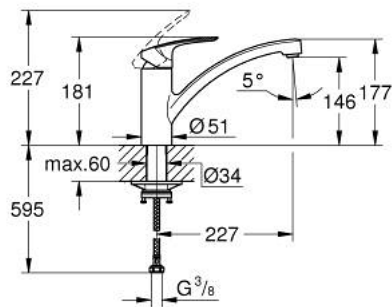

33 281 30E EUROSMART SINGLE-LEVER SINK MIXER 1/2"

PRODUCT DESCRIPTION

- Tyc: Chrome
- low spout
- single hole installation
- GROHE LongLife finish
- GROHE SilkMove 35 mm ceramic cartridge
- integrated temperature limiter
- adjustable flow rate limiter
- swivel cast spout
- swivel area 140°
- Protected Water Ways no contact of water with lead or nickel inside the tap
- GROHE EcoJoy - Less water, perfect flow
- flexible connection hoses 3/8"
- metal fixation set
- maximum flow rate (at 3 bar): 5 l/min
- min. recommended pressure 1.0 bar
- professional exclusive

33 281 30E EUROSMART SINGLE-LEVER SINK MIXER 1/2"

SPARE PARTS

- 1: Lever (Spare part-nr. 48530000)
 - 2: Cap (Spare part-nr. 46492000)
 - 3: Screw ring (Spare part-nr. 46815000)
 - 4: Cartridge (Spare part-nr. 46374000)
 - 5: Flow straightener (Spare part-nr. 48377000)
 - 6: Shank fastening assembly (Spare part-nr. 48384000)
 - 7: Support plate (Spare part-nr. 05334000)
 - 8: Socket spanner (Spare part-nr. 19332000)*
- * Optional accessories