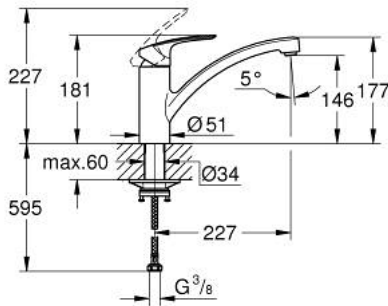

33 281 DC3 EUROSMART SINGLE-LEVER SINK MIXER 1/2"

PRODUCT DESCRIPTION

- Colour: supersteel
- low spout
- single hole installation
- GROHE LongLife finish
- GROHE SilkMove 35 mm ceramic cartridge
- integrated temperature limiter
- adjustable flow rate limiter
- swivel cast spout
- swivel area 140°
- Protected Water Ways no contact of water with lead or nickel inside the tap
- Easy Release Aerator for tool free replacement
- flexible connection hoses 3/8"
- metal fixation set
- maximum flow rate (at 3 bar): 11 l/min
- min. recommended pressure 1.0 bar
- professional exclusive

33 281 DC3 EUROSMART SINGLE-LEVER SINK MIXER 1/2"

SPARE PARTS

- 1: Lever (Spare part-nr. 48530DC0)
 - 2: Cap (Spare part-nr. 46492DC0)
 - 3: Screw ring (Spare part-nr. 46815000)
 - 4: Cartridge (Spare part-nr. 46374000)
 - 5: Flow straightener (Spare part-nr. 48356000)
 - 6: Shank fastening assembly (Spare part-nr. 48384000)
 - 7: Support plate (Spare part-nr. 05334000)
 - 8: Socket spanner (Spare part-nr. 19332000)*
- * Optional accessories