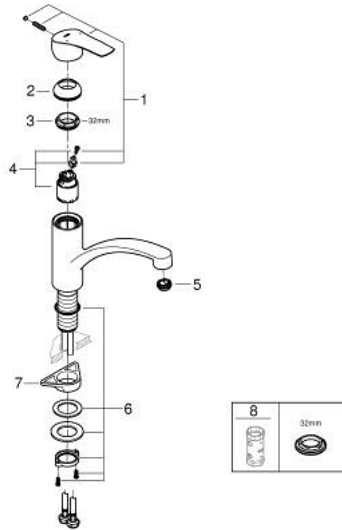

33 281 DC3 EUROSMART SINGLE-LEVER SINK MIXER 1/2"

PRODUCT DESCRIPTION

- Colour: supersteel
- low spout
- single hole installation
- GROHE LongLife finish
- GROHE SilkMove 35 mm ceramic cartridge
- integrated temperature limiter
- adjustable flow rate limiter
- swivel cast spout
- swivel area 140°
- Protected Water Ways no contact of water with lead or nickel inside the tap
- Easy Release Aerator for tool free replacement
- flexible connection hoses 3/8"
- metal fixation set
- maximum flow rate (at 3 bar): 11 l/min
- min. recommended pressure 1.0 bar
- professional exclusive

33 281 DC3 EUROSMART SINGLE-LEVER SINK MIXER 1/2"

SPARE PARTS

- 1: Lever (Spare part-nr. 48530DC0)
 - 2: Cap (Spare part-nr. 46492DC0)
 - 3: Screw ring (Spare part-nr. 46815000)
 - 4: Cartridge (Spare part-nr. 46374000)
 - 5: Flow straightener (Spare part-nr. 48356000)
 - 6: Shank fastening assembly (Spare part-nr. 48384000)
 - 7: Support plate (Spare part-nr. 05334000)
 - 8: Socket spanner (Spare part-nr. 19332000)*
- * Optional accessories