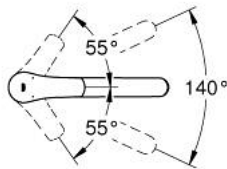

33 281 DC3 EUROSMART SINGLE-LEVER SINK MIXER 1/2"

PRODUCT DESCRIPTION

- Colour: supersteel
- low spout
- single hole installation
- GROHE LongLife finish
- GROHE SilkMove 35 mm ceramic cartridge
- integrated temperature limiter
- adjustable flow rate limiter
- swivel cast spout
- swivel area 140°
- Protected Water Ways no contact of water with lead or nickel inside the tap
- Easy Release Aerator for tool free replacement
- flexible connection hoses 3/8"
- metal fixation set
- maximum flow rate (at 3 bar): 11 l/min
- min. recommended pressure 1.0 bar
- professional exclusive

33 281 DC3 EUROSMART SINGLE-LEVER SINK MIXER 1/2"

SPARE PARTS

- 1: Lever (Spare part-nr. 48530DC0)
 - 2: Cap (Spare part-nr. 46492DC0)
 - 3: Screw ring (Spare part-nr. 46815000)
 - 4: Cartridge (Spare part-nr. 46374000)
 - 5: Flow straightener (Spare part-nr. 48356000)
 - 6: Shank fastening assembly (Spare part-nr. 48384000)
 - 7: Support plate (Spare part-nr. 05334000)
 - 8: Socket spanner (Spare part-nr. 19332000)*
- * Optional accessories