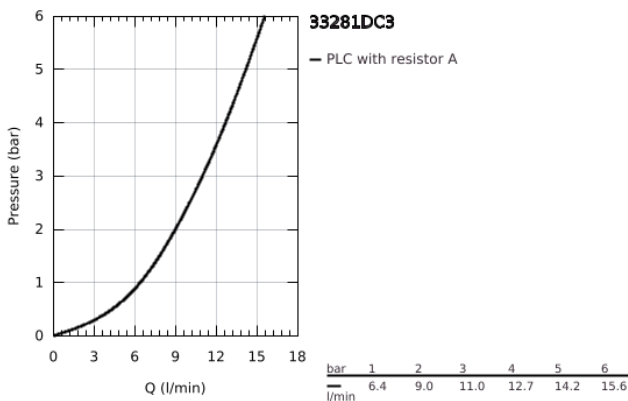

33 281 DC3 EUROSMART SINGLE-LEVER SINK MIXER 1/2"

PRODUCT DESCRIPTION

- Colour: supersteel
- low spout
- single hole installation
- GROHE LongLife finish
- GROHE SilkMove 35 mm ceramic cartridge
- integrated temperature limiter
- adjustable flow rate limiter
- swivel cast spout
- swivel area 140°
- Protected Water Ways no contact of water with lead or nickel inside the tap
- Easy Release Aerator for tool free replacement
- flexible connection hoses 3/8"
- metal fixation set
- maximum flow rate (at 3 bar): 11 l/min
- min. recommended pressure 1.0 bar
- professional exclusive

33 281 DC3 EUROSMART SINGLE-LEVER SINK MIXER 1/2"

SPARE PARTS

- 1: Lever (Spare part-nr. 48530DC0)
 - 2: Cap (Spare part-nr. 46492DC0)
 - 3: Screw ring (Spare part-nr. 46815000)
 - 4: Cartridge (Spare part-nr. 46374000)
 - 5: Flow straightener (Spare part-nr. 48356000)
 - 6: Shank fastening assembly (Spare part-nr. 48384000)
 - 7: Support plate (Spare part-nr. 05334000)
 - 8: Socket spanner (Spare part-nr. 19332000)*
- * Optional accessories