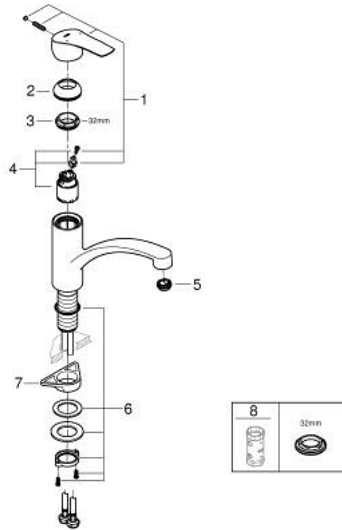

33 281 DC3 EUROSART SINGLE-LEVER SINK MIXER 1/2"

PRODUCT DESCRIPTION

- Typ: supersteel
- low spout
- single hole installation
- GROHE LongLife finish
- GROHE SilkMove 35 mm ceramic cartridge
- integrated temperature limiter
- adjustable flow rate limiter
- swivel cast spout
- swivel area 140°
- Protected Water Ways no contact of water with lead or nickel inside the tap
- Easy Release Aerator for tool free replacement
- flexible connection hoses 3/8"
- metal fixation set
- maximum flow rate (at 3 bar): 11 l/min
- min. recommended pressure 1.0 bar
- professional exclusive

33 281 DC3 EUROSMART SINGLE-LEVER SINK MIXER 1/2"

SPARE PARTS

- 1: Lever (Spare part-nr. 48530DC0)
 - 2: Cap (Spare part-nr. 46492DC0)
 - 3: Screw ring (Spare part-nr. 46815000)
 - 4: Cartridge (Spare part-nr. 46374000)
 - 5: Flow straightener (Spare part-nr. 48356000)
 - 6: Shank fastening assembly (Spare part-nr. 48384000)
 - 7: Support plate (Spare part-nr. 05334000)
 - 8: Socket spanner (Spare part-nr. 19332000)*
- * Optional accessories