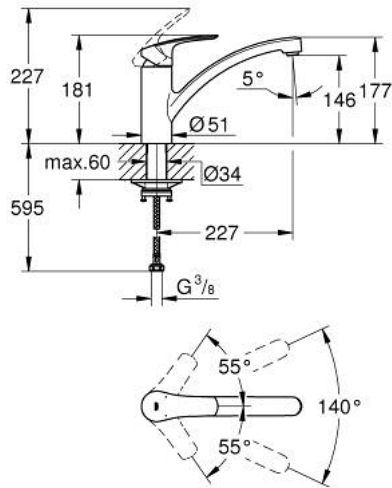

33 281 DC3 EUROSART SINGLE-LEVER SINK MIXER 1/2"

PRODUCT DESCRIPTION

- Typ: supersteel
- low spout
- single hole installation
- GROHE LongLife finish
- GROHE SilkMove 35 mm ceramic cartridge
- integrated temperature limiter
- adjustable flow rate limiter
- swivel cast spout
- swivel area 140°
- Protected Water Ways no contact of water with lead or nickel inside the tap
- Easy Release Aerator for tool free replacement
- flexible connection hoses 3/8"
- metal fixation set
- maximum flow rate (at 3 bar): 11 l/min
- min. recommended pressure 1.0 bar
- professional exclusive

33 281 DC3 EUROSMART SINGLE-LEVER SINK MIXER 1/2"

SPARE PARTS

- 1: Lever (Spare part-nr. 48530DC0)
 - 2: Cap (Spare part-nr. 46492DC0)
 - 3: Screw ring (Spare part-nr. 46815000)
 - 4: Cartridge (Spare part-nr. 46374000)
 - 5: Flow straightener (Spare part-nr. 48356000)
 - 6: Shank fastening assembly (Spare part-nr. 48384000)
 - 7: Support plate (Spare part-nr. 05334000)
 - 8: Socket spanner (Spare part-nr. 19332000)*
- * Optional accessories