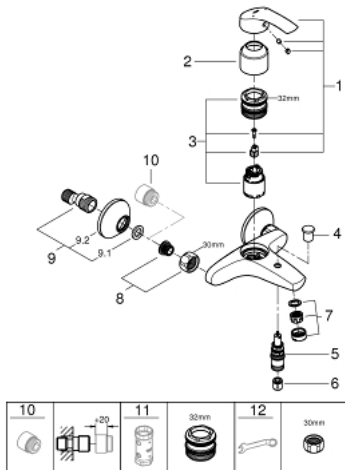

33 300 002 EUROSMART SINGLE-LEVER BATH MIXER 1/2"

PRODUCT DESCRIPTION

- Colour: chrome
- wall mounted
- metal lever
- GROHE SilkMove 35 mm ceramic cartridge
- with temperature limiter
- GROHE LongLife finish
- adjustable flow rate limiter
- automatic diverter: bath/shower
- mousseur
- integrated non-return valve in the shower outlet 1/2"
- S-unions
- escutcheon and shaft sealing
- protected against backflow

33 300 002 EUROSMART SINGLE-LEVER BATH MIXER 1/2"

SPARE PARTS

- 1: Lever (Spare part-nr. 46898000)
 - 2: Cap (Spare part-nr. 46899000)
 - 3: Cartridge (Spare part-nr. 46374000)
 - 4: Diverter knob (Spare part-nr. 65648000)
 - 5: Diverter (Spare part-nr. 65655000)
 - 6: Non-return valve (Spare part-nr. 08565000)
 - 7: Mousseur (Spare part-nr. 13952000)
 - 8: Screw connection 1/2" (Spare part-nr. 45044000)
 - 9: S-union (Spare part-nr. 12075000)
 - 9.1: Seal (Spare part-nr. 0138600M)
 - 9.2: Escutcheon (Spare part-nr. 0221000M)
 - 10: Extension 3/4", 20 mm (Spare part-nr. 0713000M)*
 - 11: Socket spanner (Spare part-nr. 19332000)*
 - 12: Special spanner (Spare part-nr. 19377000)*
- * Optional accessories