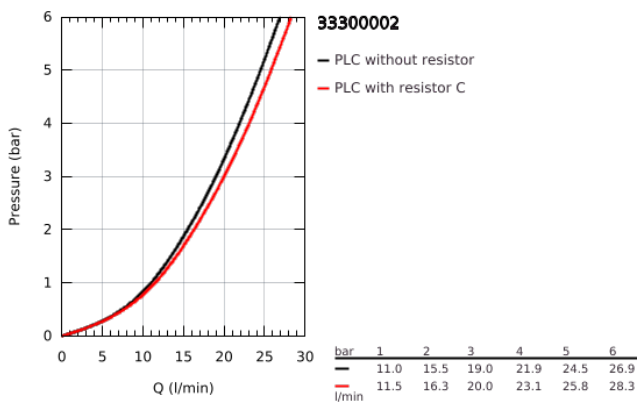

33 300 002 EUROSMART SINGLE-LEVER BATH MIXER 1/2"

PRODUCT DESCRIPTION

- Colour: chrome
- wall mounted
- metal lever
- GROHE SilkMove 35 mm ceramic cartridge
- with temperature limiter
- GROHE LongLife finish
- adjustable flow rate limiter
- automatic diverter: bath/shower
- mousseur
- integrated non-return valve in the shower outlet 1/2"
- S-unions
- escutcheon and shaft sealing
- protected against backflow

33 300 002 EUROSMART SINGLE-LEVER BATH MIXER 1/2"

SPARE PARTS

- 1: Lever (Spare part-nr. 46898000)
 - 2: Cap (Spare part-nr. 46899000)
 - 3: Cartridge (Spare part-nr. 46374000)
 - 4: Diverter knob (Spare part-nr. 65648000)
 - 5: Diverter (Spare part-nr. 65655000)
 - 6: Non-return valve (Spare part-nr. 08565000)
 - 7: Mousseur (Spare part-nr. 13952000)
 - 8: Screw connection 1/2" (Spare part-nr. 45044000)
 - 9: S-union (Spare part-nr. 12075000)
 - 9.1: Seal (Spare part-nr. 0138600M)
 - 9.2: Escutcheon (Spare part-nr. 0221000M)
 - 10: Extension 3/4", 20 mm (Spare part-nr. 0713000M)*
 - 11: Socket spanner (Spare part-nr. 19332000)*
 - 12: Special spanner (Spare part-nr. 19377000)*
- * Optional accessories