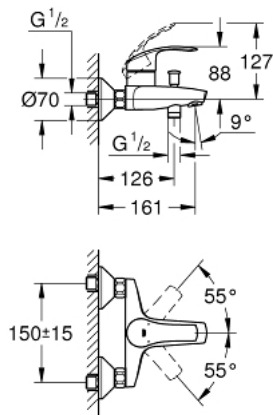

33 300 002 EUROSMART SINGLE-LEVER BATH MIXER 1/2"

PRODUCT DESCRIPTION

- Colour: chrome
- wall mounted
- metal lever
- GROHE SilkMove 35 mm ceramic cartridge
- with temperature limiter
- GROHE LongLife finish
- adjustable flow rate limiter
- automatic diverter: bath/shower
- mousseur
- integrated non-return valve in the shower outlet 1/2"
- S-unions
- escutcheon and shaft sealing
- protected against backflow

33 300 002 EUROSMART SINGLE-LEVER BATH MIXER 1/2"

SPARE PARTS

- 1: Lever (Spare part-nr. 46898000)
 - 2: Cap (Spare part-nr. 46899000)
 - 3: Cartridge (Spare part-nr. 46374000)
 - 4: Diverter knob (Spare part-nr. 65648000)
 - 5: Diverter (Spare part-nr. 65655000)
 - 6: Non-return valve (Spare part-nr. 08565000)
 - 7: Mousseur (Spare part-nr. 13952000)
 - 8: Screw connection 1/2" (Spare part-nr. 45044000)
 - 9: S-union (Spare part-nr. 12075000)
 - 9.1: Seal (Spare part-nr. 0138600M)
 - 9.2: Escutcheon (Spare part-nr. 0221000M)
 - 10: Extension 3/4", 20 mm (Spare part-nr. 0713000M)*
 - 11: Socket spanner (Spare part-nr. 19332000)*
 - 12: Special spanner (Spare part-nr. 19377000)*
- * Optional accessories