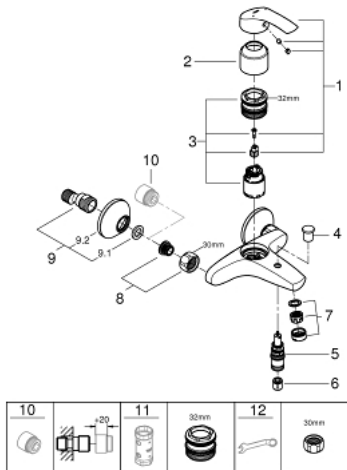

## 33 300 002 EUROSMART SINGLE-LEVER BATH MIXER 1/2"

### PRODUCT DESCRIPTION

- Tyc: Chrome
- wall mounted
- metal lever
- GROHE SilkMove 35 mm ceramic cartridge
- with temperature limiter
- GROHE LongLife finish
- adjustable flow rate limiter
- automatic diverter: bath/shower
- mousseur
- integrated non-return valve in the shower outlet 1/2"
- S-unions
- metal wall escutcheons
- protected against backflow

### 33 300 002 EUROSMART SINGLE-LEVER BATH MIXER 1/2"

#### SPARE PARTS

- 1: Lever (Spare part-nr. 46898000)
  - 2: Cap (Spare part-nr. 46899000)
  - 3: Cartridge (Spare part-nr. 46374000)
  - 4: Diverter knob (Spare part-nr. 65648000)
  - 5: Diverter (Spare part-nr. 65655000)
  - 6: Non-return valve (Spare part-nr. 08565000)
  - 7: Mousseur (Spare part-nr. 13952000)
  - 8: Screw connection 1/2" (Spare part-nr. 45044000)
  - 9: S-union (Spare part-nr. 12075000)
  - 9.1: Seal (Spare part-nr. 0138600M)
  - 9.2: Escutcheon (Spare part-nr. 0221000M)
  - 10: Extension 3/4", 20 mm (Spare part-nr. 0713000M)\*
  - 11: Socket spanner (Spare part-nr. 19332000)\*
  - 12: Special spanner (Spare part-nr. 19377000)\*
- \* Optional accessories