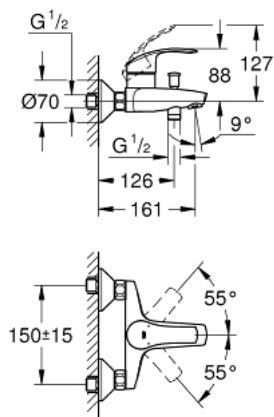

## 33 300 002 EUROSMART SINGLE-LEVER BATH MIXER 1/2"

### PRODUCT DESCRIPTION

- Tyc: Chrome
- wall mounted
- metal lever
- GROHE SilkMove 35 mm ceramic cartridge
- with temperature limiter
- GROHE LongLife finish
- adjustable flow rate limiter
- automatic diverter: bath/shower
- mousseur
- integrated non-return valve in the shower outlet 1/2"
- S-unions
- metal wall escutcheons
- protected against backflow

### 33 300 002 EUROSMART SINGLE-LEVER BATH MIXER 1/2"

#### SPARE PARTS

- 1: Lever (Spare part-nr. 46898000)
  - 2: Cap (Spare part-nr. 46899000)
  - 3: Cartridge (Spare part-nr. 46374000)
  - 4: Diverter knob (Spare part-nr. 65648000)
  - 5: Diverter (Spare part-nr. 65655000)
  - 6: Non-return valve (Spare part-nr. 08565000)
  - 7: Mousseur (Spare part-nr. 13952000)
  - 8: Screw connection 1/2" (Spare part-nr. 45044000)
  - 9: S-union (Spare part-nr. 12075000)
  - 9.1: Seal (Spare part-nr. 0138600M)
  - 9.2: Escutcheon (Spare part-nr. 0221000M)
  - 10: Extension 3/4", 20 mm (Spare part-nr. 0713000M)\*
  - 11: Socket spanner (Spare part-nr. 19332000)\*
  - 12: Special spanner (Spare part-nr. 19377000)\*
- \* Optional accessories