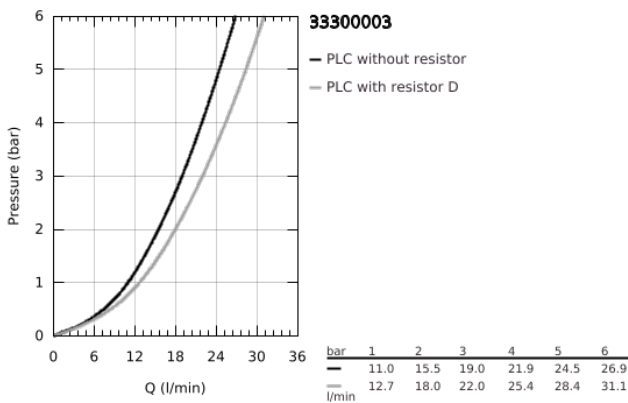

33 300 003 EUROSMART SINGLE-LEVER BATH MIXER 1/2"

PRODUCT DESCRIPTION

- Colour: chrome
- wall mounted
- metal lever
- GROHE SilkMove 35 mm ceramic cartridge
- adjustable flow rate limiter
- with temperature limiter
- GROHE LongLife finish
- automatic diverter: bath/shower
- mousseur
- integrated non-return valve in the shower outlet 1/2"
- S-unions
- escutcheon and shaft sealing
- protected against backflow
- professional exclusive

33 300 003 EUROSMART SINGLE-LEVER BATH MIXER 1/2"

SPARE PARTS

- 1: Lever (Spare part-nr. 48550000)
- 2: Cartridge (Spare part-nr. 46374000)
- 3: Diverter knob (Spare part-nr. 64309000)
- 4: Mousseur (Spare part-nr. 13941000)
- 5: Diverter (Spare part-nr. 65655000)
- 6: Non-return valve (Spare part-nr. 08565000)
- 7: S-union (Spare part-nr. 12662000)
- 8: Extension 3/4", 20 mm (Spare part-nr. 0713000M)*
- 9: Socket spanner (Spare part-nr. 19332000)*
- 10: Special spanner (Spare part-nr. 19377000)*