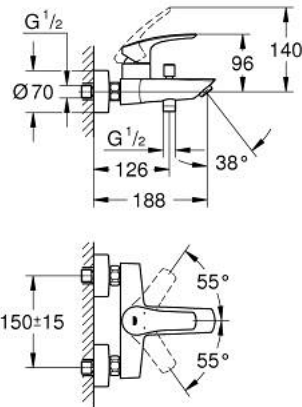

33 300 003 EUROSMART SINGLE-LEVER BATH MIXER 1/2"

PRODUCT DESCRIPTION

- Colour: chrome
- wall mounted
- metal lever
- GROHE SilkMove 35 mm ceramic cartridge
- adjustable flow rate limiter
- with temperature limiter
- GROHE LongLife finish
- automatic diverter: bath/shower
- mousseur
- integrated non-return valve in the shower outlet 1/2"
- S-unions
- escutcheon and shaft sealing
- protected against backflow
- professional exclusive

33 300 003 EUROSMART SINGLE-LEVER BATH MIXER 1/2"

SPARE PARTS

- 1: Lever (Spare part-nr. 48550000)
- 2: Cartridge (Spare part-nr. 46374000)
- 3: Diverter knob (Spare part-nr. 64309000)
- 4: Mousseur (Spare part-nr. 13941000)
- 5: Diverter (Spare part-nr. 65655000)
- 6: Non-return valve (Spare part-nr. 08565000)
- 7: S-union (Spare part-nr. 12662000)
- 8: Extension 3/4", 20 mm (Spare part-nr. 0713000M)*
- 9: Socket spanner (Spare part-nr. 19332000)*
- 10: Special spanner (Spare part-nr. 19377000)*