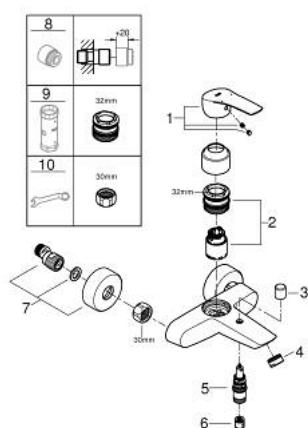

33 300 003 EUROSMART SINGLE-LEVER BATH MIXER 1/2"

PRODUCT DESCRIPTION

- Colour: chrome
- wall mounted
- metal lever
- GROHE SilkMove 35 mm ceramic cartridge
- adjustable flow rate limiter
- with temperature limiter
- GROHE LongLife finish
- automatic diverter: bath/shower
- mousseur
- integrated non-return valve in the shower outlet 1/2"
- S-unions
- escutcheon and shaft sealing
- protected against backflow
- professional exclusive

33 300 003 EUROSMART SINGLE-LEVER BATH MIXER 1/2"

SPARE PARTS

- 1: Lever (Spare part-nr. 48550000)
- 2: Cartridge (Spare part-nr. 46374000)
- 3: Diverter knob (Spare part-nr. 64309000)
- 4: Mousseur (Spare part-nr. 13941000)
- 5: Diverter (Spare part-nr. 65655000)
- 6: Non-return valve (Spare part-nr. 08565000)
- 7: S-union (Spare part-nr. 12662000)
- 8: Extension 3/4", 20 mm (Spare part-nr. 0713000M)*
- 9: Socket spanner (Spare part-nr. 19332000)*
- 10: Special spanner (Spare part-nr. 19377000)*