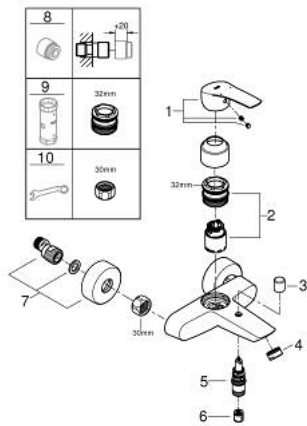

33 300 003 EUROSMART SINGLE-LEVER BATH MIXER 1/2"

PRODUCT DESCRIPTION

- Tyc: Chrome
- wall mounted
- metal lever
- GROHE SilkMove 35 mm ceramic cartridge
- adjustable flow rate limiter
- with temperature limiter
- GROHE LongLife finish
- automatic diverter: bath/shower
- mousseur
- integrated non-return valve in the shower outlet 1/2"
- S-unions
- metal wall escutcheons
- protected against backflow
- professional exclusive

33 300 003 EUROSMART SINGLE-LEVER BATH MIXER 1/2"

SPARE PARTS

- 1: Lever (Spare part-nr. 48550000)
- 2: Cartridge (Spare part-nr. 46374000)
- 3: Diverter knob (Spare part-nr. 64309000)
- 4: Mousseur (Spare part-nr. 13941000)
- 5: Diverter (Spare part-nr. 65655000)
- 6: Non-return valve (Spare part-nr. 08565000)
- 7: S-union (Spare part-nr. 12662000)
- 8: Extension 3/4", 20 mm (Spare part-nr. 0713000M)*
- 9: Socket spanner (Spare part-nr. 19332000)*
- 10: Special spanner (Spare part-nr. 19377000)*