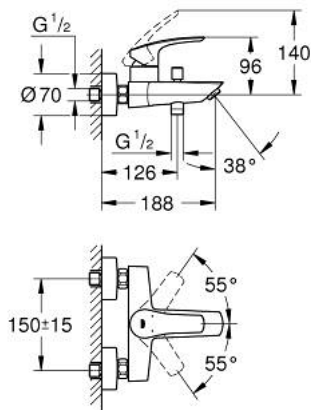

33 300 003 EUROSMART SINGLE-LEVER BATH MIXER 1/2"

PRODUCT DESCRIPTION

- Tyc: Chrome
- wall mounted
- metal lever
- GROHE SilkMove 35 mm ceramic cartridge
- adjustable flow rate limiter
- with temperature limiter
- GROHE LongLife finish
- automatic diverter: bath/shower
- mousseur
- integrated non-return valve in the shower outlet 1/2"
- S-unions
- metal wall escutcheons
- protected against backflow
- professional exclusive

33 300 003 EUROSMART SINGLE-LEVER BATH MIXER 1/2"

SPARE PARTS

- 1: Lever (Spare part-nr. 48550000)
- 2: Cartridge (Spare part-nr. 46374000)
- 3: Diverter knob (Spare part-nr. 64309000)
- 4: Mousseur (Spare part-nr. 13941000)
- 5: Diverter (Spare part-nr. 65655000)
- 6: Non-return valve (Spare part-nr. 08565000)
- 7: S-union (Spare part-nr. 12662000)
- 8: Extension 3/4", 20 mm (Spare part-nr. 0713000M)*
- 9: Socket spanner (Spare part-nr. 19332000)*
- 10: Special spanner (Spare part-nr. 19377000)*