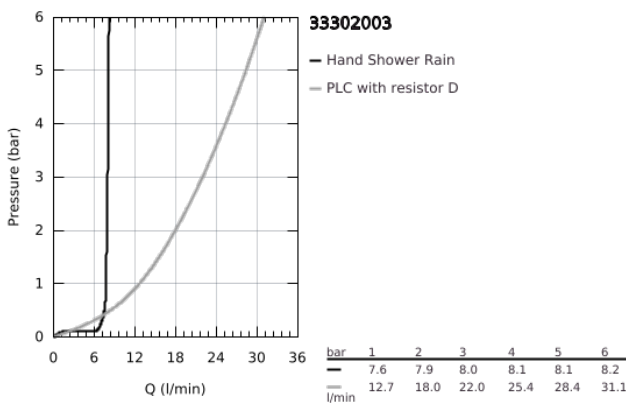

### 33 302 003 EUROSMART SINGLE-LEVER BATH MIXER 1/2"

#### PRODUCT DESCRIPTION

- Colour: chrome
- wall mounted
- metal lever
- GROHE SilkMove 35 mm ceramic cartridge
- adjustable flow rate limiter
- with temperature limiter
- GROHE LongLife finish
- automatic diverter: bath/shower
- mousseur
- integrated non-return valve in the shower outlet 1/2"
- S-unions
- escutcheon and shaft sealing
- protected against backflow
- with shower set
- consisting of:
  - hand shower Tempesta 100, 1 spray, 9.5 l/min (27 923)
  - wall shower holder (28 605)
  - shower hose Relexaflex 1500 mm 1/2" x 1/2" (28 151)
- professional exclusive