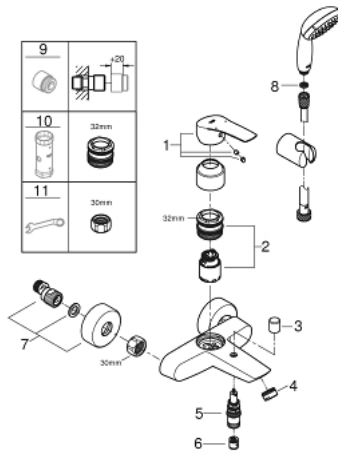

### 33 302 003 EUROSMART SINGLE-LEVER BATH MIXER 1/2"

#### PRODUCT DESCRIPTION

- Colour: chrome
- wall mounted
- metal lever
- GROHE SilkMove 35 mm ceramic cartridge
- adjustable flow rate limiter
- with temperature limiter
- GROHE LongLife finish
- automatic diverter: bath/shower
- mousseur
- integrated non-return valve in the shower outlet 1/2"
- S-unions
- escutcheon and shaft sealing
- protected against backflow
- with shower set
- consisting of:
  - hand shower Tempesta 100, 1 spray, 9.5 l/min (27 923)
  - wall shower holder (28 605)
  - shower hose Relexaflex 1500 mm 1/2" x 1/2" (28 151)
- professional exclusive

## 33 302 003 EUROSMART SINGLE-LEVER BATH MIXER 1/2"

### SPARE PARTS

- 1: Lever (Spare part-nr. 48550000)
  - 2: Cartridge (Spare part-nr. 46374000)
  - 3: Diverter knob (Spare part-nr. 64309000)
  - 4: Mousseur (Spare part-nr. 13941000)
  - 5: Diverter (Spare part-nr. 65655000)
  - 6: Non-return valve (Spare part-nr. 08565000)
  - 7: S-union (Spare part-nr. 12662000)
  - 8: Dirt strainer (Spare part-nr. 0700200M)
  - 9: Extension 3/4", 20 mm (Spare part-nr. 0713000M)\*
  - 10: Socket spanner (Spare part-nr. 19332000)\*
  - 11: Special spanner (Spare part-nr. 19377000)\*
- \* Optional accessories