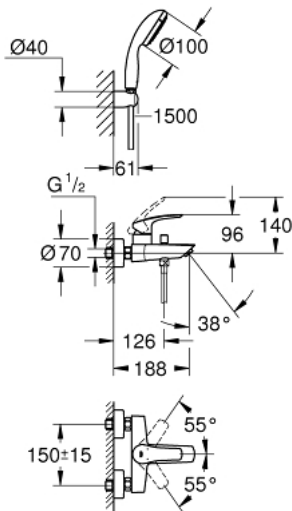

### 33 302 003 EUROSMART SINGLE-LEVER BATH MIXER 1/2"

#### PRODUCT DESCRIPTION

- Colour: chrome
- wall mounted
- metal lever
- GROHE SilkMove 35 mm ceramic cartridge
- adjustable flow rate limiter
- with temperature limiter
- GROHE LongLife finish
- automatic diverter: bath/shower
- mousseur
- integrated non-return valve in the shower outlet 1/2"
- S-unions
- escutcheon and shaft sealing
- protected against backflow
- with shower set
- consisting of:
  - hand shower Tempesta 100, 1 spray, 9.5 l/min (27 923)
  - wall shower holder (28 605)
  - shower hose Relexaflex 1500 mm 1/2" x 1/2" (28 151)
- professional exclusive

## 33 302 003 EUROSMART SINGLE-LEVER BATH MIXER 1/2"

### SPARE PARTS

- 1: Lever (Spare part-nr. 48550000)
  - 2: Cartridge (Spare part-nr. 46374000)
  - 3: Diverter knob (Spare part-nr. 64309000)
  - 4: Mousseur (Spare part-nr. 13941000)
  - 5: Diverter (Spare part-nr. 65655000)
  - 6: Non-return valve (Spare part-nr. 08565000)
  - 7: S-union (Spare part-nr. 12662000)
  - 8: Dirt strainer (Spare part-nr. 0700200M)
  - 9: Extension 3/4", 20 mm (Spare part-nr. 0713000M)\*
  - 10: Socket spanner (Spare part-nr. 19332000)\*
  - 11: Special spanner (Spare part-nr. 19377000)\*
- \* Optional accessories