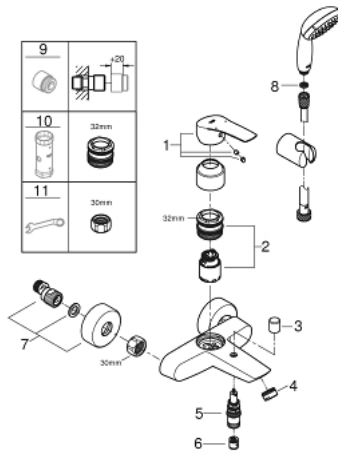

33 302 003 EUROSMART SINGLE-LEVER BATH MIXER 1/2"

PRODUCT DESCRIPTION

- Tyc: Chrome
- wall mounted
- metal lever
- GROHE SilkMove 35 mm ceramic cartridge
- adjustable flow rate limiter
- with temperature limiter
- GROHE LongLife finish
- automatic diverter: bath/shower
- mousseur
- integrated non-return valve in the shower outlet 1/2"
- S-unions
- metal wall escutcheons
- protected against backflow
- with shower set
- consisting of:
 - hand shower Tempesta 100, 1 spray, 9.5 l/min (27 923)
 - wall shower holder (28 605)
 - Relaxaflex hose 1500 mm 1/2" x 1/2" (28 151)
- professional exclusive

33 302 003 EUROSMART SINGLE-LEVER BATH MIXER 1/2"

SPARE PARTS

- 1: Lever (Spare part-nr. 48550000)
 - 2: Cartridge (Spare part-nr. 46374000)
 - 3: Diverter knob (Spare part-nr. 64309000)
 - 4: Mousseur (Spare part-nr. 13941000)
 - 5: Diverter (Spare part-nr. 65655000)
 - 6: Non-return valve (Spare part-nr. 08565000)
 - 7: S-union (Spare part-nr. 12662000)
 - 8: Dirt strainer (Spare part-nr. 0700200M)
 - 9: Extension 3/4", 20 mm (Spare part-nr. 0713000M)*
 - 10: Socket spanner (Spare part-nr. 19332000)*
 - 11: Special spanner (Spare part-nr. 19377000)*
- * Optional accessories