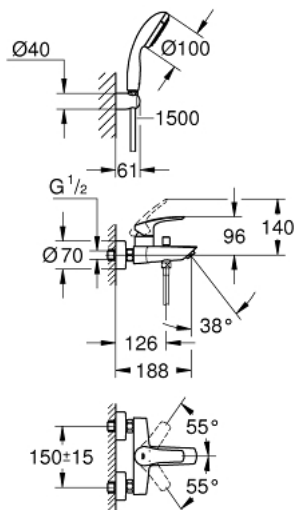

33 302 003 EUROSMART SINGLE-LEVER BATH MIXER 1/2"

PRODUCT DESCRIPTION

- Tyc: Chrome
- wall mounted
- metal lever
- GROHE SilkMove 35 mm ceramic cartridge
- adjustable flow rate limiter
- with temperature limiter
- GROHE LongLife finish
- automatic diverter: bath/shower
- mousseur
- integrated non-return valve in the shower outlet 1/2"
- S-unions
- metal wall escutcheons
- protected against backflow
- with shower set
- consisting of:
 - hand shower Tempesta 100, 1 spray, 9.5 l/min (27 923)
 - wall shower holder (28 605)
 - Relaxaflex hose 1500 mm 1/2" x 1/2" (28 151)
- professional exclusive

33 302 003 EUROSMART SINGLE-LEVER BATH MIXER 1/2"

SPARE PARTS

- 1: Lever (Spare part-nr. 48550000)
 - 2: Cartridge (Spare part-nr. 46374000)
 - 3: Diverter knob (Spare part-nr. 64309000)
 - 4: Mousseur (Spare part-nr. 13941000)
 - 5: Diverter (Spare part-nr. 65655000)
 - 6: Non-return valve (Spare part-nr. 08565000)
 - 7: S-union (Spare part-nr. 12662000)
 - 8: Dirt strainer (Spare part-nr. 0700200M)
 - 9: Extension 3/4", 20 mm (Spare part-nr. 0713000M)*
 - 10: Socket spanner (Spare part-nr. 19332000)*
 - 11: Special spanner (Spare part-nr. 19377000)*
- * Optional accessories