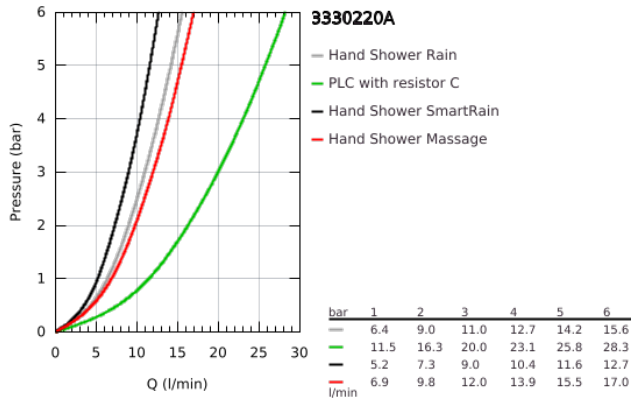

33 302 20A EUROSMART SINGLE-LEVER BATH MIXER 1/2"

PRODUCT DESCRIPTION

- Colour: chrome
- wall mounted
- metal lever
- GROHE SilkMove 35 mm ceramic cartridge
- with temperature limiter
- GROHE LongLife finish
- adjustable flow rate limiter
- automatic diverter: bath/shower
- mousseur
- integrated non-return valve in the shower outlet 1/2"
- S-unions
- escutcheon and shaft sealing
- protected against backflow
- with shower set
- consisting of:
 - hand shower Tempesta 100, 1 spray, 9.5 l/min (27 923)
 - wall shower holder (28 605)
 - shower hose Relexaflex 1500 mm 1/2" x 1/2" (28 151)

33 302 20A EUROSMART SINGLE-LEVER BATH MIXER 1/2"

33 302 20A EUROSART SINGLE-LEVER BATH MIXER 1/2"

SPARE PARTS

- 1: Lever (Spare part-nr. 46898000)
 - 2: Cap (Spare part-nr. 46899000)
 - 3: Cartridge (Spare part-nr. 46374000)
 - 4: Diverter knob (Spare part-nr. 65648000)
 - 5: Diverter (Spare part-nr. 65655000)
 - 6: Non-return valve (Spare part-nr. 08565000)
 - 7: Mousseur (Spare part-nr. 13952000)
 - 8: Screw connection 1/2" (Spare part-nr. 45044000)
 - 9: S-union (Spare part-nr. 12075000)
 - 9.1: Seal (Spare part-nr. 0138600M)
 - 9.2: Escutcheon (Spare part-nr. 0221000M)
 - 10: Dirt strainer (Spare part-nr. 0700200M)
 - 11: Extension 3/4", 20 mm (Spare part-nr. 0713000M)*
 - 12: Socket spanner (Spare part-nr. 19332000)*
 - 13: Special spanner (Spare part-nr. 19377000)*
- * Optional accessories