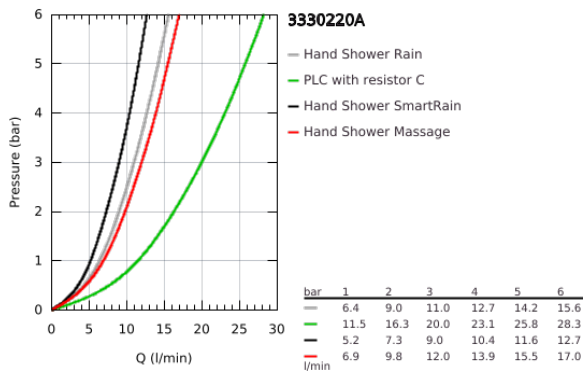

33 302 20A EUROSMART SINGLE-LEVER BATH MIXER 1/2"

PRODUCT DESCRIPTION

- Colour: chrome
- wall mounted
- metal lever
- GROHE SilkMove 35 mm ceramic cartridge
- with temperature limiter
- GROHE LongLife finish
- adjustable flow rate limiter
- automatic diverter: bath/shower
- mousseur
- integrated non-return valve in the shower outlet 1/2"
- S-unions
- escutcheon and shaft sealing
- protected against backflow
- with shower set
- consisting of:
 - hand shower Tempesta 100, 1 spray, 9.5 l/min (27 923)
 - wall shower holder (28 605)
 - shower hose Relexaflex 1500 mm 1/2" x 1/2" (28 151)

33 302 20A EUROSMART SINGLE-LEVER BATH MIXER 1/2"

33 302 20A EUROSART SINGLE-LEVER BATH MIXER 1/2"

SPARE PARTS

- 1: Lever (Spare part-nr. 46898000)
 - 2: Cap (Spare part-nr. 46899000)
 - 3: Cartridge (Spare part-nr. 46374000)
 - 4: Diverter knob (Spare part-nr. 65648000)
 - 5: Diverter (Spare part-nr. 65655000)
 - 6: Non-return valve (Spare part-nr. 08565000)
 - 7: Mousseur (Spare part-nr. 13952000)
 - 8: Screw connection 1/2" (Spare part-nr. 45044000)
 - 9: S-union (Spare part-nr. 12075000)
 - 9.1: Seal (Spare part-nr. 0138600M)
 - 9.2: Escutcheon (Spare part-nr. 0221000M)
 - 10: Dirt strainer (Spare part-nr. 0700200M)
 - 11: Extension 3/4", 20 mm (Spare part-nr. 0713000M)*
 - 12: Socket spanner (Spare part-nr. 19332000)*
 - 13: Special spanner (Spare part-nr. 19377000)*
- * Optional accessories