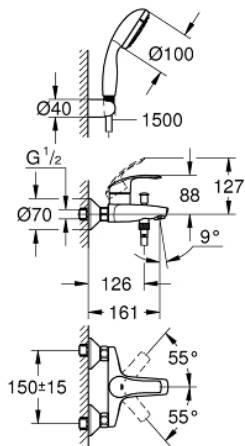

33 302 20A EUROSMART SINGLE-LEVER BATH MIXER 1/2"

PRODUCT DESCRIPTION

- Colour: chrome
- wall mounted
- metal lever
- GROHE SilkMove 35 mm ceramic cartridge
- with temperature limiter
- GROHE LongLife finish
- adjustable flow rate limiter
- automatic diverter: bath/shower
- mousseur
- integrated non-return valve in the shower outlet 1/2"
- S-unions
- escutcheon and shaft sealing
- protected against backflow
- with shower set
- consisting of:
 - hand shower Tempesta 100, 1 spray, 9.5 l/min (27 923)
 - wall shower holder (28 605)
 - shower hose Relexaflex 1500 mm 1/2" x 1/2" (28 151)

33 302 20A EUROSMART SINGLE-LEVER BATH MIXER 1/2"

33 302 20A EUROSART SINGLE-LEVER BATH MIXER 1/2"

SPARE PARTS

- 1: Lever (Spare part-nr. 46898000)
 - 2: Cap (Spare part-nr. 46899000)
 - 3: Cartridge (Spare part-nr. 46374000)
 - 4: Diverter knob (Spare part-nr. 65648000)
 - 5: Diverter (Spare part-nr. 65655000)
 - 6: Non-return valve (Spare part-nr. 08565000)
 - 7: Mousseur (Spare part-nr. 13952000)
 - 8: Screw connection 1/2" (Spare part-nr. 45044000)
 - 9: S-union (Spare part-nr. 12075000)
 - 9.1: Seal (Spare part-nr. 0138600M)
 - 9.2: Escutcheon (Spare part-nr. 0221000M)
 - 10: Dirt strainer (Spare part-nr. 0700200M)
 - 11: Extension 3/4", 20 mm (Spare part-nr. 0713000M)*
 - 12: Socket spanner (Spare part-nr. 19332000)*
 - 13: Special spanner (Spare part-nr. 19377000)*
- * Optional accessories