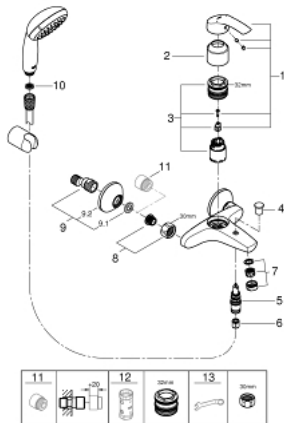

33 302 20A EUROSMART SINGLE-LEVER BATH MIXER 1/2"

PRODUCT DESCRIPTION

- Colour: chrome
- wall mounted
- metal lever
- GROHE SilkMove 35 mm ceramic cartridge
- with temperature limiter
- GROHE LongLife finish
- adjustable flow rate limiter
- automatic diverter: bath/shower
- mousseur
- integrated non-return valve in the shower outlet 1/2"
- S-unions
- escutcheon and shaft sealing
- protected against backflow
- with shower set
- consisting of:
 - hand shower Tempesta 100, 1 spray, 9.5 l/min (27 923)
 - wall shower holder (28 605)
 - shower hose Relexaflex 1500 mm 1/2" x 1/2" (28 151)

33 302 20A EUROSMART SINGLE-LEVER BATH MIXER 1/2"

33 302 20A EUROSART SINGLE-LEVER BATH MIXER 1/2"

SPARE PARTS

- 1: Lever (Spare part-nr. 46898000)
 - 2: Cap (Spare part-nr. 46899000)
 - 3: Cartridge (Spare part-nr. 46374000)
 - 4: Diverter knob (Spare part-nr. 65648000)
 - 5: Diverter (Spare part-nr. 65655000)
 - 6: Non-return valve (Spare part-nr. 08565000)
 - 7: Mousseur (Spare part-nr. 13952000)
 - 8: Screw connection 1/2" (Spare part-nr. 45044000)
 - 9: S-union (Spare part-nr. 12075000)
 - 9.1: Seal (Spare part-nr. 0138600M)
 - 9.2: Escutcheon (Spare part-nr. 0221000M)
 - 10: Dirt strainer (Spare part-nr. 0700200M)
 - 11: Extension 3/4", 20 mm (Spare part-nr. 0713000M)*
 - 12: Socket spanner (Spare part-nr. 19332000)*
 - 13: Special spanner (Spare part-nr. 19377000)*
- * Optional accessories