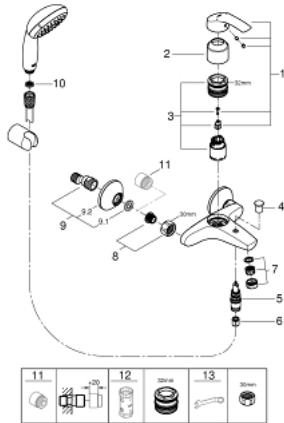

33 302 20A EUROSMART SINGLE-LEVER BATH MIXER 1/2"

PRODUCT DESCRIPTION

- Tyc: Chrome
- wall mounted
- metal lever
- GROHE SilkMove 35 mm ceramic cartridge
- with temperature limiter
- GROHE LongLife finish
- adjustable flow rate limiter
- automatic diverter: bath/shower
- mousseur
- integrated non-return valve in the shower outlet 1/2"
- S-unions
- metal wall escutcheons
- protected against backflow
- with shower set
- consisting of:
 - hand shower Tempesta 100, 1 spray, 9.5 l/min (27 923)
 - wall shower holder (28 605)
 - Relaxaflex hose 1500 mm 1/2" x 1/2" (28 151)

33 302 20A EUROSMART SINGLE-LEVER BATH MIXER 1/2"

SPARE PARTS

- 1: Lever (Spare part-nr. 46898000)
 - 2: Cap (Spare part-nr. 46899000)
 - 3: Cartridge (Spare part-nr. 46374000)
 - 4: Diverter knob (Spare part-nr. 65648000)
 - 5: Diverter (Spare part-nr. 65655000)
 - 6: Non-return valve (Spare part-nr. 08565000)
 - 7: Mousseur (Spare part-nr. 13952000)
 - 8: Screw connection 1/2" (Spare part-nr. 45044000)
 - 9: S-union (Spare part-nr. 12075000)
 - 9.1: Seal (Spare part-nr. 0138600M)
 - 9.2: Escutcheon (Spare part-nr. 0221000M)
 - 10: Dirt strainer (Spare part-nr. 0700200M)
 - 11: Extension 3/4", 20 mm (Spare part-nr. 0713000M)*
 - 12: Socket spanner (Spare part-nr. 19332000)*
 - 13: Special spanner (Spare part-nr. 19377000)*
- * Optional accessories