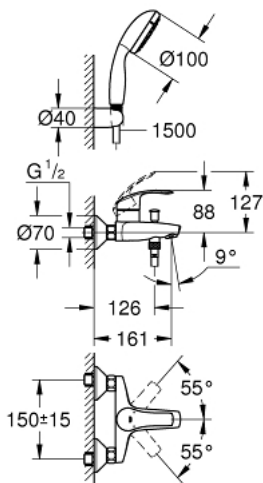

33 302 20A EUROSMART SINGLE-LEVER BATH MIXER 1/2"

PRODUCT DESCRIPTION

- Tyc: Chrome
- wall mounted
- metal lever
- GROHE SilkMove 35 mm ceramic cartridge
- with temperature limiter
- GROHE LongLife finish
- adjustable flow rate limiter
- automatic diverter: bath/shower
- mousseur
- integrated non-return valve in the shower outlet 1/2"
- S-unions
- metal wall escutcheons
- protected against backflow
- with shower set
- consisting of:
 - hand shower Tempesta 100, 1 spray, 9.5 l/min (27 923)
 - wall shower holder (28 605)
 - Relaxaflex hose 1500 mm 1/2" x 1/2" (28 151)

33 302 20A EUROSMART SINGLE-LEVER BATH MIXER 1/2"

SPARE PARTS

- 1: Lever (Spare part-nr. 46898000)
 - 2: Cap (Spare part-nr. 46899000)
 - 3: Cartridge (Spare part-nr. 46374000)
 - 4: Diverter knob (Spare part-nr. 65648000)
 - 5: Diverter (Spare part-nr. 65655000)
 - 6: Non-return valve (Spare part-nr. 08565000)
 - 7: Mousseur (Spare part-nr. 13952000)
 - 8: Screw connection 1/2" (Spare part-nr. 45044000)
 - 9: S-union (Spare part-nr. 12075000)
 - 9.1: Seal (Spare part-nr. 0138600M)
 - 9.2: Escutcheon (Spare part-nr. 0221000M)
 - 10: Dirt strainer (Spare part-nr. 0700200M)
 - 11: Extension 3/4", 20 mm (Spare part-nr. 0713000M)*
 - 12: Socket spanner (Spare part-nr. 19332000)*
 - 13: Special spanner (Spare part-nr. 19377000)*
- * Optional accessories