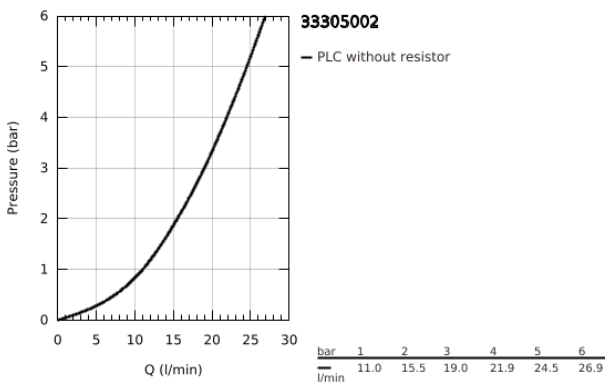

33 305 002 EUROSMART SINGLE-LEVER BATH MIXER 1/2"

PRODUCT DESCRIPTION

- Colour: chrome
- wall installation
- GROHE SilkMove 46 mm ceramic cartridge
- GROHE LongLife finish
- GROHE FastFixation covered fixation
- consisting of:
- set for final installation (19 450 002)
- rough-in set for wall mounted bath mixer
- adjustable flow rate limiter
- automatic diverter: bath/shower
- metal lever
- metal escutcheon
- escutcheon and shaft sealing
- optional temperature limiter ref. no. 46 308

33 305 002 EUROSMART SINGLE-LEVER BATH MIXER 1/2"

SPARE PARTS

- 1: Lever (Spare part-nr. 46903000)
- 2: Escutcheon (Spare part-nr. 46905000)
- 3: Cartridge (Spare part-nr. 46048000)
- 4: Diverter (Spare part-nr. 46737000)
- 5: Temperature limiter (Spare part-nr. 46308000)*
- 6: Extension set (Spare part-nr. 46191000)*
- 7: Extension set (Spare part-nr. 46343000)*