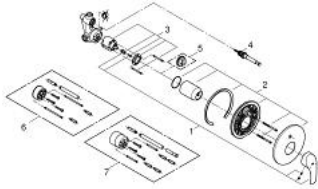

33 305 002 EUROSMART SINGLE-LEVER BATH MIXER 1/2"

PRODUCT DESCRIPTION

- Colour: chrome
- wall installation
- GROHE SilkMove 46 mm ceramic cartridge
- GROHE LongLife finish
- GROHE FastFixation covered fixation
- consisting of:
- set for final installation (19 450 002)
- rough-in set for wall mounted bath mixer
- adjustable flow rate limiter
- automatic diverter: bath/shower
- metal lever
- metal escutcheon
- escutcheon and shaft sealing
- optional temperature limiter ref. no. 46 308

33 305 002 EUROSMART SINGLE-LEVER BATH MIXER 1/2"

SPARE PARTS

- 1: Lever (Spare part-nr. 46903000)
- 2: Escutcheon (Spare part-nr. 46905000)
- 3: Cartridge (Spare part-nr. 46048000)
- 4: Diverter (Spare part-nr. 46737000)
- 5: Temperature limiter (Spare part-nr. 46308000)*
- 6: Extension set (Spare part-nr. 46191000)*
- 7: Extension set (Spare part-nr. 46343000)*