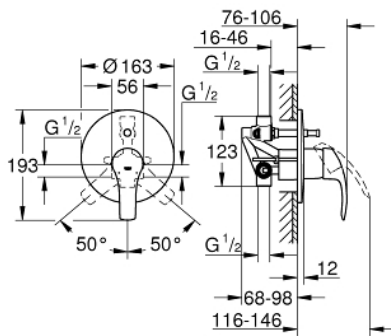

33 305 002 EUROSMART SINGLE-LEVER BATH MIXER 1/2"

PRODUCT DESCRIPTION

- Colour: chrome
- wall installation
- GROHE SilkMove 46 mm ceramic cartridge
- GROHE LongLife finish
- GROHE FastFixation covered fixation
- consisting of:
- set for final installation (19 450 002)
- rough-in set for wall mounted bath mixer
- adjustable flow rate limiter
- automatic diverter: bath/shower
- metal lever
- metal escutcheon
- escutcheon and shaft sealing
- optional temperature limiter ref. no. 46 308

33 305 002 EUROSMART SINGLE-LEVER BATH MIXER 1/2"

SPARE PARTS

- 1: Lever (Spare part-nr. 46903000)
- 2: Escutcheon (Spare part-nr. 46905000)
- 3: Cartridge (Spare part-nr. 46048000)
- 4: Diverter (Spare part-nr. 46737000)
- 5: Temperature limiter (Spare part-nr. 46308000)*
- 6: Extension set (Spare part-nr. 46191000)*
- 7: Extension set (Spare part-nr. 46343000)*